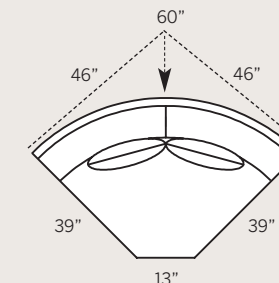

4780 Wedge
Overall: H 37 W 66 D 41
Seating: H 17 W 46 D 23
Seat Height: 20 Arm Height: N/A
Pillows: 2 P21