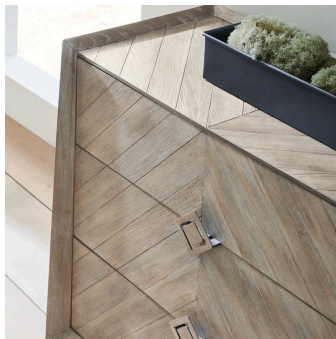

Naturally

Caracole

Destined to be the focal point of the room, there's no denying this six-drawer dresser is ready to "WOW." With a simple silhouette and clean lines, its design highlights the inherent beauty of natural materials. Perfectly matched directional woodgrain veneers create a one-of-a-kind chevron pattern that attracts the eye and creates an understated design statement. An easygoing shade of Ash Driftwood brings out the beauty of these stunning veneers and is sure to complement your room's decor. The subtle sparkle of a bead of Sundance Gold gives the top edge a touch of luxe. Open any drawer and you'll find a fully finished interior, wearing an elegant shade of Putty, ready for a few of your favorite things.

SKU: CLA-019-011

Dimensions in Inches: 74.0W × 19.0D × 34.0H

Dimensions in CM: 187.96W × 48.26D × 86.36H

Features:

- Case finished in Ash Driftwood.
- Top metal bead in Sundance Gold.
- Six soft close drawers with undermount guides.
- Interior in Putty.