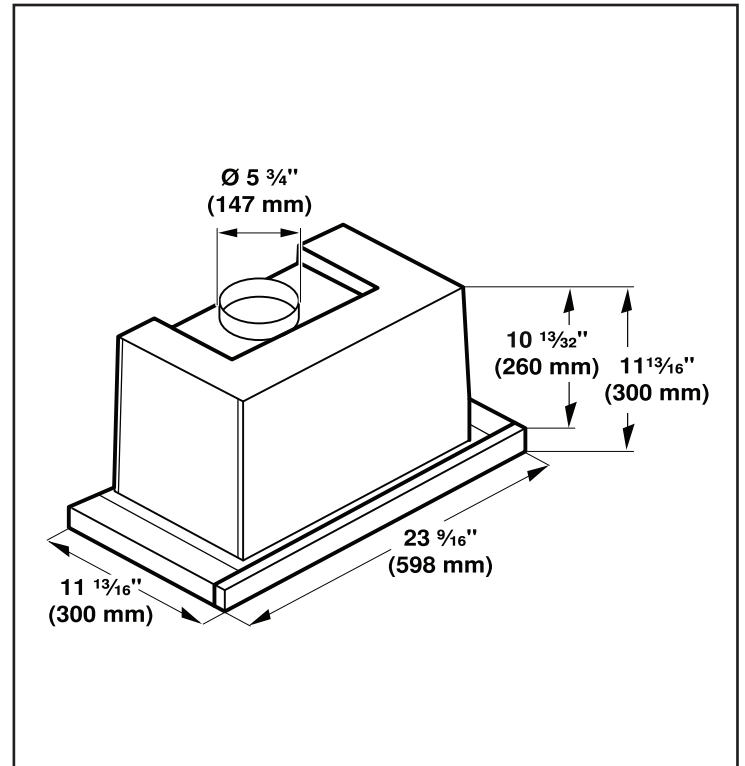

Accessories: To purchase Bosch accessories, cleaners & parts please visit www.bosch-home.com/us/store or call 1-800-944-2904 (Mon to Fri 5 am to 6 pm PST, Sat 6 am to 3 pm PST).

Notes: All height, width and depth dimensions are shown in inches. BSH reserves the absolute and unrestricted right to change product materials and specifications, at any time, without notice. Consult the product's installation instructions for final dimensional data and other details prior to making cutout.

Warranties: Please see Use & Care manual or Bosch website for statement of limited warranty.

For more information on our entire line of products, go to www.bosch-home.com/us or call 1-800-944-2904

© BSH Home Appliances Corporation. All rights reserved. Bosch is a registered trademark of Robert Bosch GmbH.