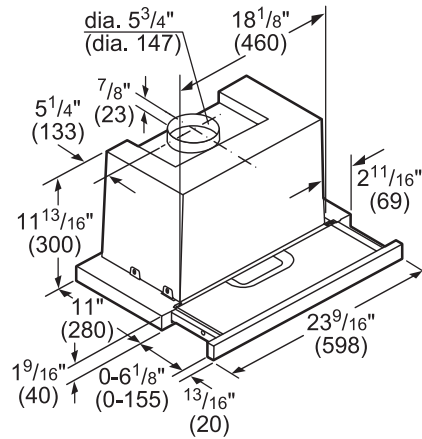

Notes: All height, width and depth dimensions are shown in inches. BSH reserves the absolute and unrestricted right to change product materials and specifications, at any time, without notice. Consult the product's installation instructions for final dimensional data and other details prior to making cutout.

24" Pull-Out Hood

500 Series – Stainless Steel HUI54452UC

BOSCH

Invented for life

Installation Details

Installation height above cooking surface:
24"-34" (610-864) to Electric
29 $\frac{1}{2}$ "-34" (750-864) to Gas.