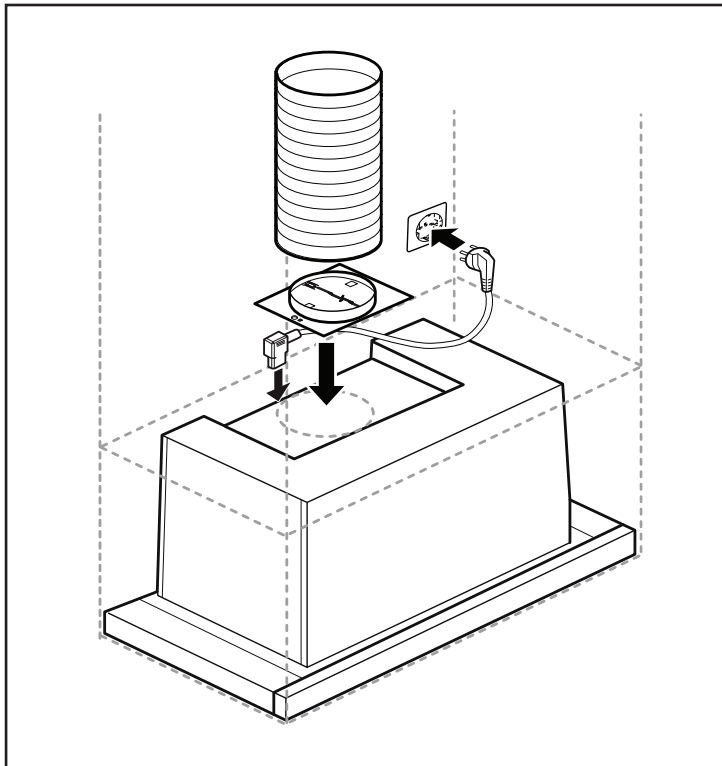

Accessories: To purchase Bosch accessories, cleaners & parts please visit www.bosch-home.com/us/store or call 1-800-944-2904 (Mon to Fri 5 am to 6 pm PST, Sat 6 am to 3 pm PST).

Notes: All height, width and depth dimensions are shown in inches. BSH reserves the absolute and unrestricted right to change product materials and specifications, at any time, without notice. Consult the product's installation instructions for final dimensional data and other details prior to making cutout.

Warranties: Please see Use & Care manual or Bosch website for statement of limited warranty.

For more information on our entire line of products, go to www.bosch-home.com/us or call 1-800-944-2904

© BSH Home Appliances Corporation. All rights reserved. Bosch is a registered trademark of Robert Bosch GmbH.