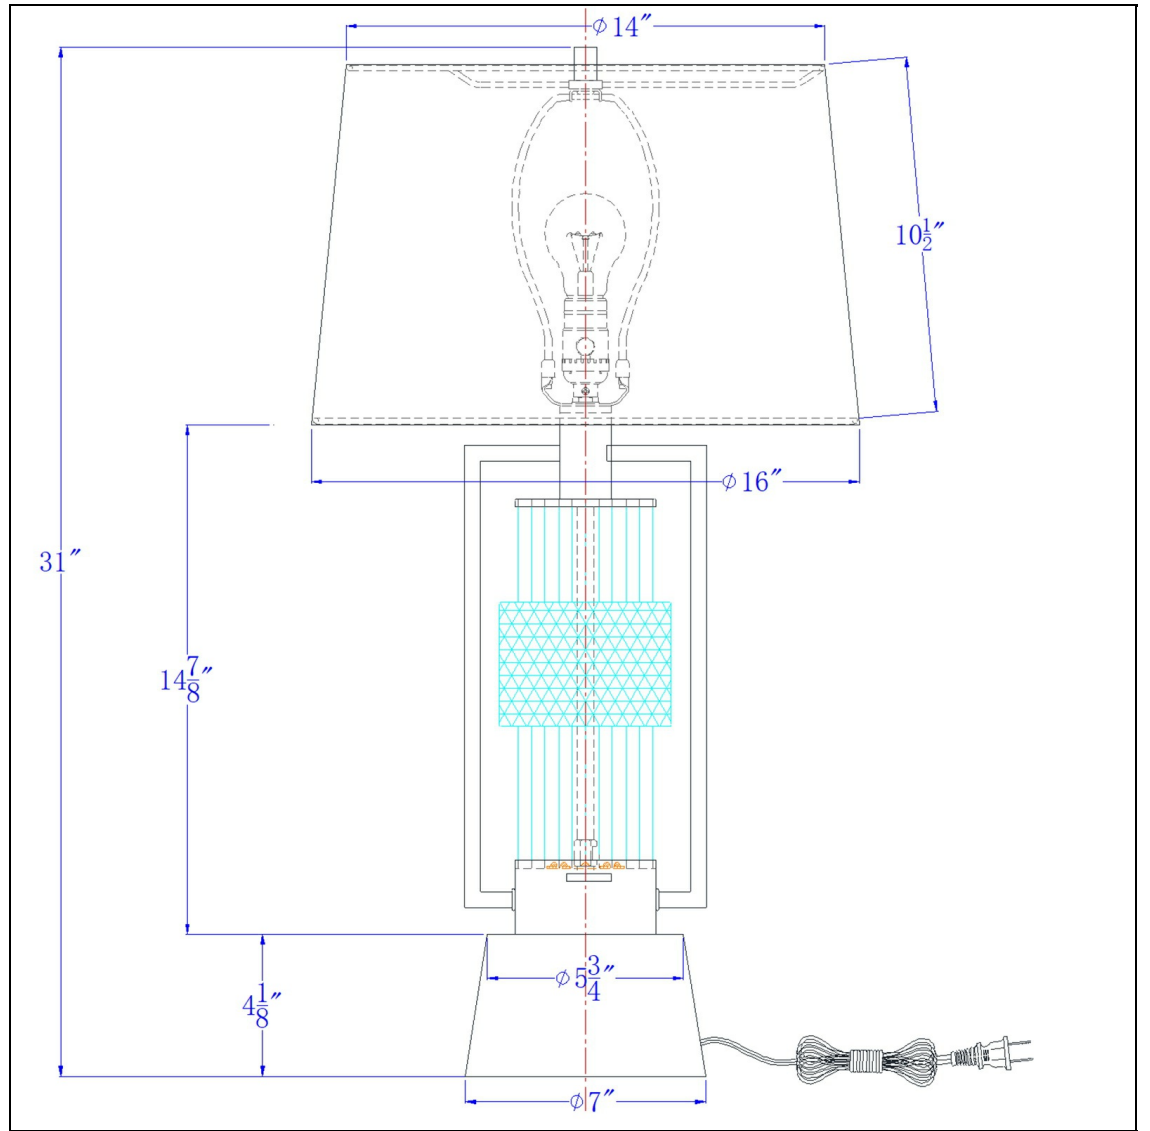

Product No. **BO-3134TB**

Description

Vallda 100W 3 way table lamp with 2W LED night light with Metal/glass body and cement base and fine burlap drum shade
Lantern Style Table Lamp
Rotary Switch on Socket
Durable Glass and Metal Construction
Weighted Cement Base
Ships in One Carton
Hardback Fabric Shade Included
Functional 2W Led Night Light
Uplight Direction
Style your home with this contemporary take on a classic lantern style lamp. It features a clear gla

Technical Specifications

UPC	020193067284	Shade Top1	14.00
Wattage	100W+LED2W	Shade Bottom1	16.00
Switch Type	3WAY	Shade Side	10.50
Bulb Base	E26	Carton 1 Dimensions	23.50 x 17.00 x 17.00
Number of Lights	1	Carton 2 Dimensions	0.00 x 0.00 x 17.00
Color	Matte Black/Cement	Package Dimensions	L: 17.00 W: 17.00 H: 23.50
Base Color	Concrete		