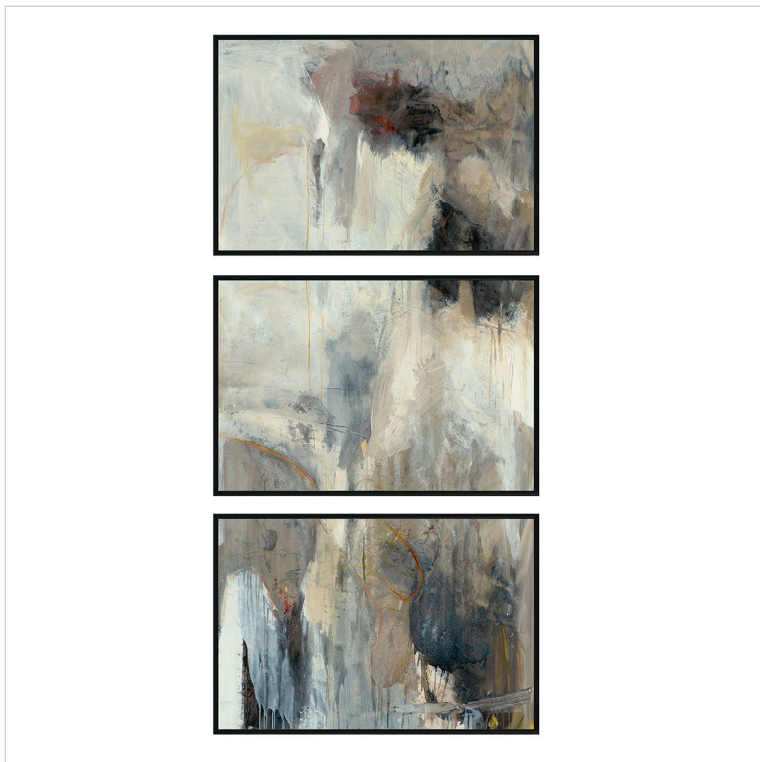

SKU: 560077527236BKS

SCAR PAINTING BY BUDDY WHITLOCK

DETAILS

Materials: Art Board, Poly Fiber Frame

Individual Product Dimensions: 24.00W x 2.00D x 36.00H

SHIPPING

Total Boxes: N.A.

Product Cubic Feet: 1.72

Packaged Dimensions: 26.00W x 3.00D x 38.00H

Arrives Assembled