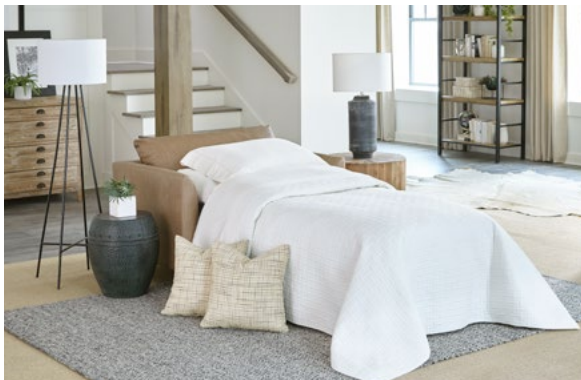

BAYMENT COLLECTION | S13_, C13_

The Bayment Collection features a wide array of sleeper choices, including a sofa available as a queen or full size, and a twin size chair and a half. This ensures an option that will fit any home and is perfect for that individual who loves to entertain or is a great addition for any vacation home. This versatile collection allows for entertaining and relaxation during the day, and easily transforms to a deep-sleep comfortable bed for overnight stays. Loose back cushions are filled with plush pillow fibers and feature zipper access for easy adjustments, and allows for that “new-look” for years to come.

OVER 700+ COVER OPTIONS:

Fabric
All units feature two pillows standard; any fabric (Pillow 6)

STANDARD:

AVAILABLE WOOD FINISHES:

FEATURES & CONSTRUCTION DETAILS

1. Custom Comfort provides zipper access to cushioning fiber in backs
2. Backs filled with proprietary cushioning fiber blend maximizes comfort & resiliency
3. Durable kiln-dried hardwood frame parts heavily reinforced with bolts, screws, glue, corner blocks and staples.
4. No-sag seat springs with no-squeak spring clips
5. Reversible high grade, high density seat foam cushions

Innerspring

- Comfortable 5.25" mattress features VertiCoil® innersprings for superior support all the way to the edge
- Encourages proper posture, redistributes weight evenly, and relieves pressure points
- Coils are stress-relieved for durability and consistency
- Mattress offers a dynamic response to natural body movements

Memory Flex

- 5" mattress conforms to your body contours
- Breathes, dispersing heat and moisture to help you sleep better
- Encourages proper posture, redistributes weight evenly, and relieves pressure points
- Unique recovering memory foam slowly springs back into shape
- Hypoallergenic