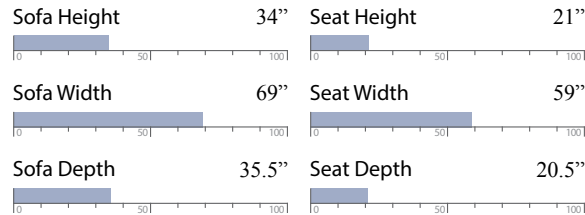

Full Sleeper Sofa w/ Memory Foam
S13MF_

CHAIR & A HALF OPTIONS

Twin Sleeper Chair
C13T_

Twin Sleeper Chair w/ Memory Foam
C13MT_

Chair & A Half
C13H_

MEASUREMENTS:

MEASUREMENTS:

MEASUREMENTS:

Innerspring

- Comfortable 5.25" mattress features VertiCoil® innersprings for superior support all the way to the edge
- Encourages proper posture, redistributes weight evenly, and relieves pressure points
- Coils are stress-relieved for durability and consistency
- Mattress offers a dynamic response to natural body movements