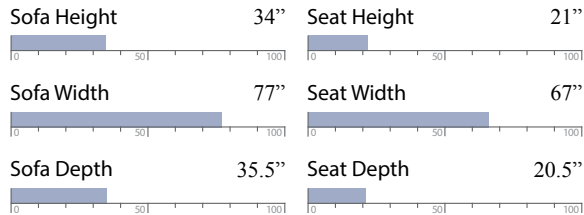

Full Sleeper Sofa w/ Memory Foam
S13MF_

CHAIR & A HALF OPTIONS

Twin Sleeper Chair
C13T_

Twin Sleeper Chair w/ Memory Foam
C13MT_

Chair & A Half
C13H_

MEASUREMENTS:

MEASUREMENTS:

MEASUREMENTS:

Innerspring

- Comfortable 5.25" mattress features VertiCoil® innersprings for superior support all the way to the edge
- Encourages proper posture, redistributes weight evenly, and relieves pressure points
- Coils are stress-relieved for durability and consistency
- Mattress offers a dynamic response to natural body movements