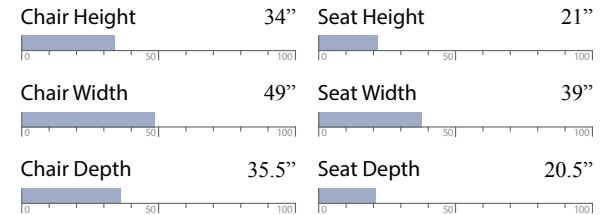

See reverse side for base options and dimensions.

BAYMENT COLLECTION | S13_, C13_

QUEEN SOFA OPTIONS

Queen Sleeper Sofa
S13Q_

Queen Sleeper Sofa w/ Memory Foam
S13MQ_

FULL SOFA OPTIONS

Full Sleeper Sofa
S13F_

Full Sleeper Sofa w/ Memory Foam
S13MF_

CHAIR & A HALF OPTIONS

Twin Sleeper Chair
C13T_

Twin Sleeper Chair w/ Memory Foam
C13MT_

Chair & A Half
C13H_

MEASUREMENTS:

MEASUREMENTS:

MEASUREMENTS:

Innerspring

- Comfortable 5.25" mattress features VertiCoil® innersprings for superior support all the way to the edge
- Encourages proper posture, redistributes weight evenly, and relieves pressure points
- Coils are stress-relieved for durability and consistency
- Mattress offers a dynamic response to natural body movements