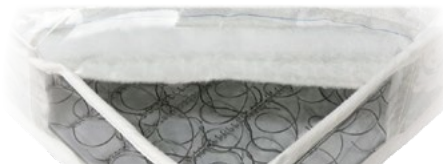

OVER 700+ COVER OPTIONS:

Fabric
All units feature two pillows standard; any fabric (Pillow 6)

STANDARD:

AVAILABLE WOOD FINISHES:

FEATURES & CONSTRUCTION DETAILS

1. Custom Comfort provides zipper access to cushioning fiber in backs
2. Backs filled with proprietary cushioning fiber blend maximizes comfort & resiliency
3. Durable kiln-dried hardwood frame parts heavily reinforced with bolts, screws, glue, corner blocks and staples.
4. No-sag seat springs with no-squeak spring clips
5. Reversible high grade, high density seat foam cushions

Full Sleeper Sofa w/ Memory Foam
S13MF_

CHAIR & A HALF OPTIONS

Twin Sleeper Chair
C13T_

Twin Sleeper Chair w/ Memory Foam
C13MT_

Chair & A Half
C13H_

MEASUREMENTS:

MEASUREMENTS:

MEASUREMENTS:

Innerspring

- Comfortable 5.25" mattress features VertiCoil® innersprings for superior support all the way to the edge
- Encourages proper posture, redistributes weight evenly, and relieves pressure points
- Coils are stress-relieved for durability and consistency
- Mattress offers a dynamic response to natural body movements

Memory Flex

- 5" mattress conforms to your body contours
- Breathes, dispersing heat and moisture to help you sleep better
- Encourages proper posture, redistributes weight evenly, and relieves pressure points
- Unique recovering memory foam slowly springs back into shape
- Hypoallergenic