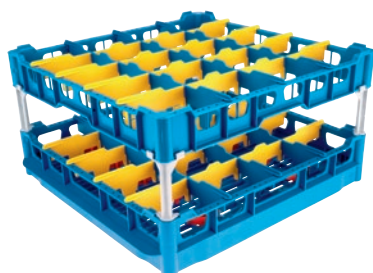

U 645-S

Basket

with tilters for the improved washing and drying of 20 glasses.

- 20 compartments, compartment size 4 1/2 (113) in (mm) x 3 9/16 (90) in (mm) mm
- Fitted with a high top frame
- Height 50/81/105, width 197 (incl. GN sides 208), depth 197 in
- Includes extender set comprising short and long extenders

EAN: 4002515673577 / Material number: 10322520 / Old Material Number: 67664501D

Product category	
Fresh-water dishwashers	•
Tank dishwashers	•
Throughfeed tank dishwashers	•
Machine affiliation	
G 8066	•
PG 8067	•
PG 8041	•
PG 8043	•
PG 8045	•
PG 8055	•
PG 8055 U	•
PG 8056	•
PG 8056 U	•
PG 8057 TD	•
PG 8057 TD U	•
PG 8058	•
PG 8058 U	•
PG 8059	•
PG 8059 U	•
PG 8060	•
PG 8061	•
PG 8061 U	•
PG 8165	•
PG 8166	•
PG 8169	•
PG 8172	•
PG 8172 Eco	•
PTD 901	•
PG 8096	•
PG 8096 U	•
PG 8099	•
PG 8099 U	•
PFD 400	•
PFD 400 U	•
PFD 401	•
PFD 401 U	•
PFD 402	•
PFD 402 U	•
PFD 404	•
PFD 404 U	•
PFD 405	•
PFD 405 U	•
PFD 407	•
PFD 407 U	•
PFD 408 U	•
PTD 702	•
PTD 703	•
PTD 704	•

U 645-S

Basket

with tilters for the improved washing and drying of 20 glasses.

EAN: 4002515673577 / Material number: 10322520 / Old Material Number: 67664501D

Product category	
Basket for glasses	•
Product characteristics	
Material	Plastic
Color	Blue, Yellow
Number of compartments	20
Compartment width in inches	4 1/2 (113)
Compartment length in inches	3 9/16 (90)
Capacity	
Glasses 5 1/2"-6 7/8" (140–175 mm) high [number]	20
Glasses 7 7/8"-9 1/16" (200–230 mm) high [number]	20
Dimensions and weight	
External dimensions, net height in inches	266
External dimensions, net width in inches	500
External dimensions, net depth in inches	500
External dimensions, gross height in inches	5 3/8 (135)
External dimensions, gross width in inches	21 5/16 (540)
External dimensions, gross depth in inches	21 5/16 (540)
Net weight in lbs	7 (3.00)
Gross weight in lbs	9 (4.00)