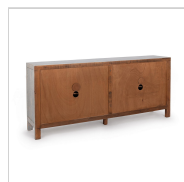

SKU: 52004729

GAMA 4 DOOR CABINET - BLUE WASHED

DETAILS

Materials: Reclaimed Pine

Individual Product Dimensions: 86.00W x 19.00D x 38.50H

SHIPPING

Total Boxes: 1

Product Cubic Feet: 49.29

Packaged Dimensions: 89.00W x 22.00D x 43.50H

Requires Assembly