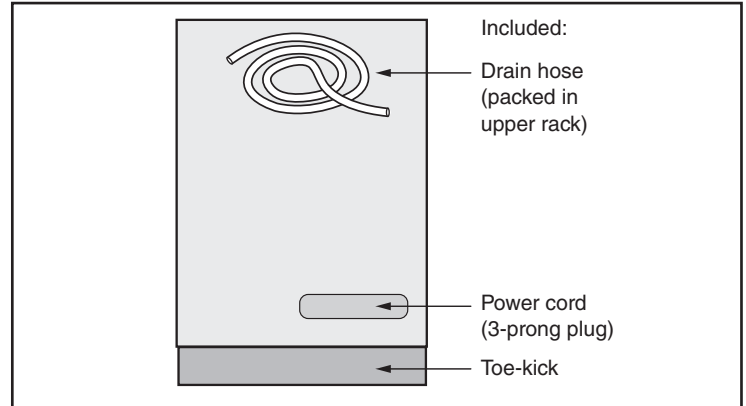

24" Bar Handle Dishwasher

100 Series Premium – Stainless Steel SHX5AEM5N

BOSCH

Invented for life

Installation Details

Accessories: To purchase Bosch accessories, cleaners & parts please visit www.bosch-home.com/us/store or call 1-800-944-2904 (Mon to Fri 5 am to 6 pm PST, Sat 6 am to 3 pm PST).

Notes: All height, width and depth dimensions are shown in inches. BSH reserves the absolute and unrestricted right to change product materials and specifications, at any time, without notice. Consult the product's installation instructions for final dimensional data and other details prior to making cutout.