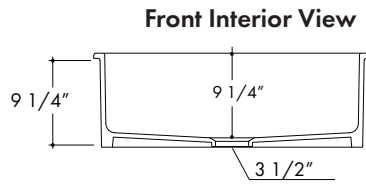

SINK DIMENSIONS

Fireclay Sink Single Bowl

FRC5117-30 (Apron Mount)

SINK DIMENSIONS

Fireclay Sink Single Bowl

FRC5119-30 (Apron Mount)

SINK DIMENSIONS

Fireclay Sink Single Bowl

FRC5120-24 (Apron Mount)

SINK DIMENSIONS

Fireclay Sink Double Bowl

FRC5121-36 (Apron Mount)

SINK DIMENSIONS

Fireclay Sink Single Bowl

FRC5122-36 (Apron Mount)

SINK DIMENSIONS

Fireclay Sink Single Bowl

FRC5124-24 (Dual Mount)

SINK DIMENSIONS

Fireclay Sink Single Bowl

FRC5123-24 (Dual Mount)

SINK DIMENSIONS

Fireclay Sink Single Bowl

FRC5131-33 (Apron Mount)

Top View

Side View

Front Interior View

Side Face View

Front Face View