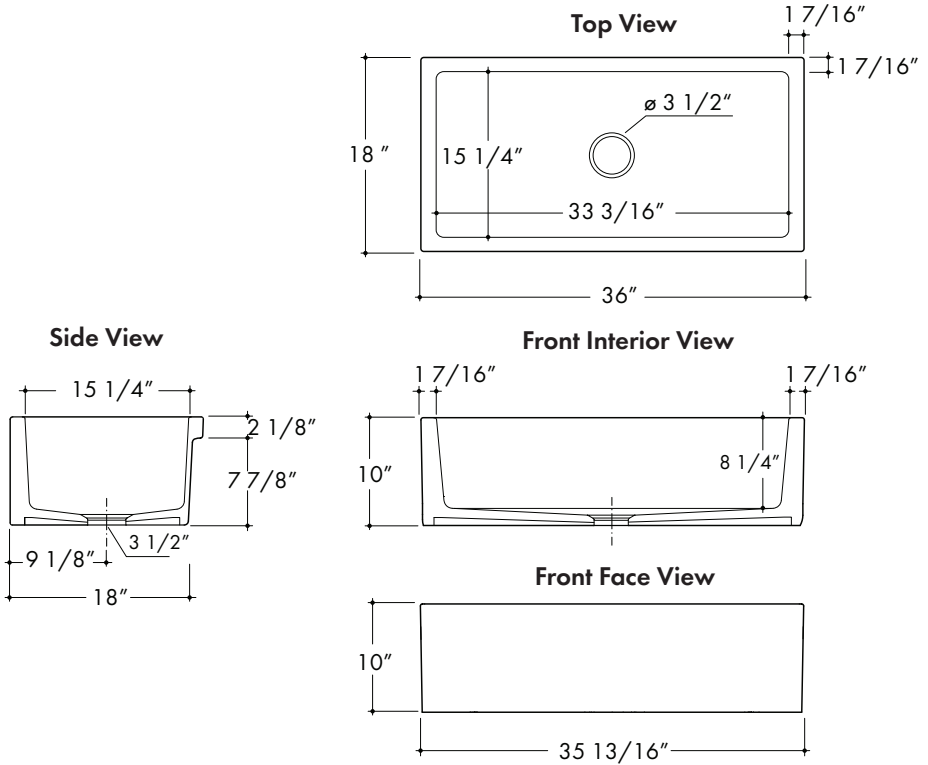

SINK DIMENSIONS

Fireclay Sink Single Bowl

FRC5117-30 (Apron Mount)

SINK DIMENSIONS

Fireclay Sink Single Bowl

FRC5119-30 (Apron Mount)

SINK DIMENSIONS

Fireclay Sink Single Bowl

FRC5120-24 (Apron Mount)

SINK DIMENSIONS

Fireclay Sink Double Bowl

FRC5121-36 (Apron Mount)

SINK DIMENSIONS

Fireclay Sink Single Bowl

FRC5122-36 (Apron Mount)

SINK DIMENSIONS

Fireclay Sink Single Bowl

FRC5124-24 (Dual Mount)

SINK DIMENSIONS

Fireclay Sink Single Bowl

FRC5123-24 (Dual Mount)

SINK DIMENSIONS

Fireclay Sink Single Bowl

FRC5131-33 (Apron Mount)

Top View

Side View

Front Interior View

Side Face View

Front Face View