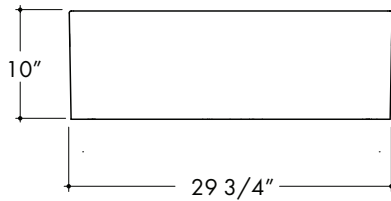

SINK DIMENSIONS

Fireclay Sink Single Bowl

FRC5117-30 (Apron Mount)

SINK DIMENSIONS

Fireclay Sink Single Bowl

FRC5119-30 (Apron Mount)

SINK DIMENSIONS

Fireclay Sink Single Bowl

FRC5120-24 (Apron Mount)

SINK DIMENSIONS

Fireclay Sink Double Bowl

FRC5121-36 (Apron Mount)

SINK DIMENSIONS

Fireclay Sink Single Bowl

FRC5122-36 (Apron Mount)

SINK DIMENSIONS