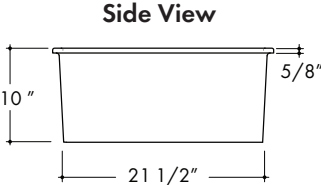

FRC5120-24 (Apron Mount)

SINK DIMENSIONS

Fireclay Sink Double Bowl

FRC5121-36 (Apron Mount)

SINK DIMENSIONS

Fireclay Sink Single Bowl

FRC5122-36 (Apron Mount)

SINK DIMENSIONS

Fireclay Sink Single Bowl

FRC5124-24 (Dual Mount)

SINK DIMENSIONS

Fireclay Sink Single Bowl

FRC5123-24 (Dual Mount)

SINK DIMENSIONS

Fireclay Sink Single Bowl

FRC5131-33 (Apron Mount)

Top View

Side View

Front Interior View

Side Face View

Front Face View