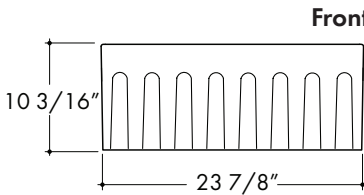

SINK DIMENSIONS

Fireclay Sink Single Bowl

FRC5117-30 (Apron Mount)

SINK DIMENSIONS

Fireclay Sink Single Bowl

FRC5119-30 (Apron Mount)

SINK DIMENSIONS

Fireclay Sink Single Bowl

FRC5120-24 (Apron Mount)

SINK DIMENSIONS

Fireclay Sink Double Bowl

FRC5121-36 (Apron Mount)

SINK DIMENSIONS

Fireclay Sink Single Bowl

FRC5122-36 (Apron Mount)

SINK DIMENSIONS

Fireclay Sink Single Bowl

FRC5124-24 (Dual Mount)

SINK DIMENSIONS

Fireclay Sink Single Bowl

FRC5123-24 (Dual Mount)

SINK DIMENSIONS

Fireclay Sink Single Bowl

FRC5131-33 (Apron Mount)