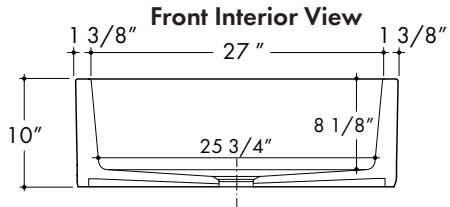

SINK DIMENSIONS

Fireclay Sink Single Bowl

FRC5117-30 (Apron Mount)

SINK DIMENSIONS

Fireclay Sink Single Bowl

FRC5119-30 (Apron Mount)

SINK DIMENSIONS

Fireclay Sink Single Bowl

FRC5120-24 (Apron Mount)

SINK DIMENSIONS

Fireclay Sink Double Bowl

FRC5121-36 (Apron Mount)

SINK DIMENSIONS

Fireclay Sink Single Bowl

FRC5122-36 (Apron Mount)

SINK DIMENSIONS

Fireclay Sink Single Bowl

FRC5124-24 (Dual Mount)

SINK DIMENSIONS

Fireclay Sink Single Bowl

FRC5123-24 (Dual Mount)

SINK DIMENSIONS

Fireclay Sink Single Bowl

FRC5131-33 (Apron Mount)

Top View

Side View

Front Interior View

Side Face View

Front Face View