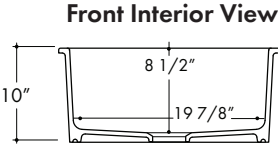

FRC5120-24 (Apron Mount)

SINK DIMENSIONS

Fireclay Sink Double Bowl

FRC5121-36 (Apron Mount)

SINK DIMENSIONS

Fireclay Sink Single Bowl

FRC5122-36 (Apron Mount)

SINK DIMENSIONS

Fireclay Sink Single Bowl

FRC5124-24 (Dual Mount)

SINK DIMENSIONS

Fireclay Sink Single Bowl

FRC5123-24 (Dual Mount)

SINK DIMENSIONS

Fireclay Sink Single Bowl

FRC5131-33 (Apron Mount)

Top View

Side View

Front Interior View

Side Face View

Front Face View