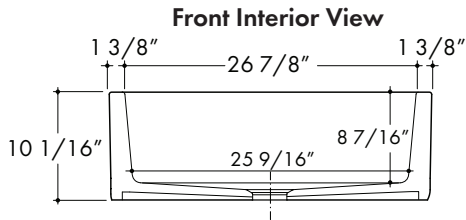

SINK DIMENSIONS

Fireclay Sink Single Bowl

FRC5117-30 (Apron Mount)

SINK DIMENSIONS

Fireclay Sink Single Bowl

FRC5119-30 (Apron Mount)

SINK DIMENSIONS

Fireclay Sink Single Bowl

FRC5120-24 (Apron Mount)

SINK DIMENSIONS

Fireclay Sink Double Bowl

FRC5121-36 (Apron Mount)

SINK DIMENSIONS

Fireclay Sink Single Bowl

FRC5122-36 (Apron Mount)

SINK DIMENSIONS

Fireclay Sink Single Bowl

FRC5124-24 (Dual Mount)

SINK DIMENSIONS

Fireclay Sink Single Bowl

FRC5123-24 (Dual Mount)

SINK DIMENSIONS

Fireclay Sink Single Bowl

FRC5131-33 (Apron Mount)

Top View

Side View

Front Interior View

Side Face View

Front Face View