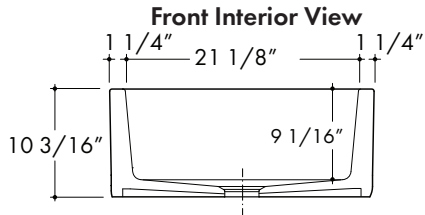

SINK DIMENSIONS

Fireclay Sink Single Bowl

FRC5117-30 (Apron Mount)

SINK DIMENSIONS

Fireclay Sink Single Bowl

FRC5119-30 (Apron Mount)

SINK DIMENSIONS

Fireclay Sink Single Bowl

FRC5120-24 (Apron Mount)

SINK DIMENSIONS

Fireclay Sink Double Bowl

FRC5121-36 (Apron Mount)

SINK DIMENSIONS

Fireclay Sink Single Bowl

FRC5122-36 (Apron Mount)

SINK DIMENSIONS

Fireclay Sink Single Bowl

FRC5124-24 (Dual Mount)

SINK DIMENSIONS

Fireclay Sink Single Bowl

FRC5123-24 (Dual Mount)

SINK DIMENSIONS

Fireclay Sink Single Bowl

FRC5131-33 (Apron Mount)

Top View

Side View

Front Interior View

Side Face View

Front Face View