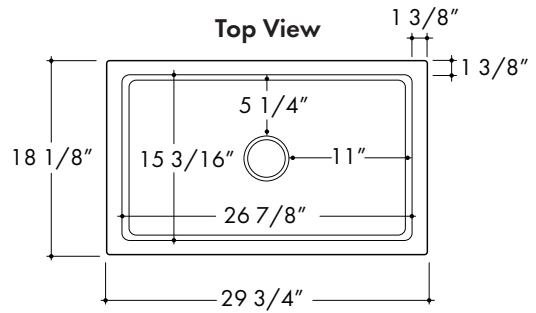

SINK DIMENSIONS

Fireclay Sink Single Bowl

FRC5117-30 (Apron Mount)

SINK DIMENSIONS

Fireclay Sink Single Bowl

FRC5119-30 (Apron Mount)

SINK DIMENSIONS

Fireclay Sink Single Bowl

FRC5120-24 (Apron Mount)

SINK DIMENSIONS

Fireclay Sink Double Bowl

FRC5121-36 (Apron Mount)

SINK DIMENSIONS

Fireclay Sink Single Bowl

FRC5122-36 (Apron Mount)

SINK DIMENSIONS

Fireclay Sink Single Bowl

FRC5124-24 (Dual Mount)

SINK DIMENSIONS

Fireclay Sink Single Bowl

FRC5123-24 (Dual Mount)

SINK DIMENSIONS

Fireclay Sink Single Bowl

FRC5131-33 (Apron Mount)

Top View

Side View

Front Interior View

Side Face View

Front Face View