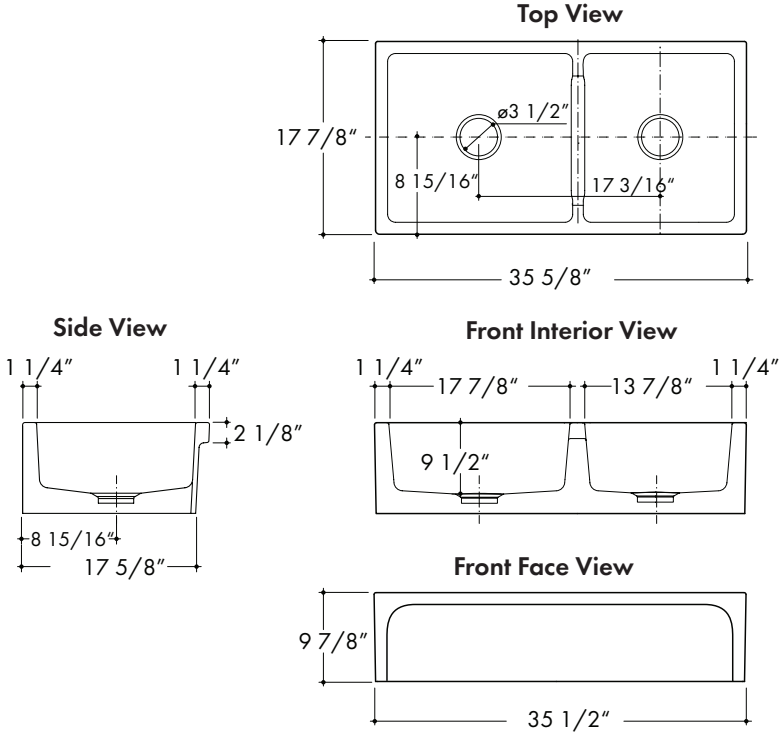

SINK DIMENSIONS

Fireclay Sink Single Bowl

FRC5117-30 (Apron Mount)

SINK DIMENSIONS

Fireclay Sink Single Bowl

FRC5119-30 (Apron Mount)

SINK DIMENSIONS

Fireclay Sink Single Bowl

FRC5120-24 (Apron Mount)

SINK DIMENSIONS

Fireclay Sink Double Bowl

FRC5121-36 (Apron Mount)

SINK DIMENSIONS

Fireclay Sink Single Bowl

FRC5122-36 (Apron Mount)

SINK DIMENSIONS

Fireclay Sink Single Bowl

FRC5124-24 (Dual Mount)

SINK DIMENSIONS

Fireclay Sink Single Bowl

FRC5123-24 (Dual Mount)

SINK DIMENSIONS

Fireclay Sink Single Bowl

FRC5131-33 (Apron Mount)

Top View

Side View

Front Interior View

Side Face View

Front Face View