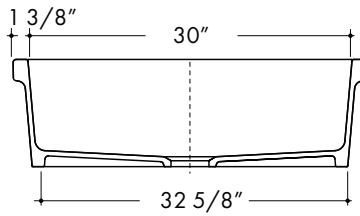

FRC5120-24 (Apron Mount)

SINK DIMENSIONS

Fireclay Sink Double Bowl

FRC5121-36 (Apron Mount)

SINK DIMENSIONS

Fireclay Sink Single Bowl

FRC5122-36 (Apron Mount)

SINK DIMENSIONS

Fireclay Sink Single Bowl

FRC5124-24 (Dual Mount)

SINK DIMENSIONS

Fireclay Sink Single Bowl

FRC5123-24 (Dual Mount)

SINK DIMENSIONS

Fireclay Sink Single Bowl

FRC5131-33 (Apron Mount)

Top View

Side View

Front Interior View

Side Face View

Front Face View