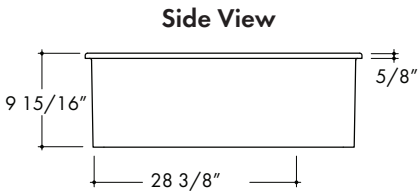

SINK DIMENSIONS

Fireclay Sink Single Bowl

FRC5117-30 (Apron Mount)

SINK DIMENSIONS

Fireclay Sink Single Bowl

FRC5119-30 (Apron Mount)

SINK DIMENSIONS

Fireclay Sink Single Bowl

FRC5120-24 (Apron Mount)

SINK DIMENSIONS

Fireclay Sink Double Bowl

FRC5121-36 (Apron Mount)

SINK DIMENSIONS

Fireclay Sink Single Bowl

FRC5122-36 (Apron Mount)

SINK DIMENSIONS

Fireclay Sink Single Bowl

FRC5124-24 (Dual Mount)

SINK DIMENSIONS

Fireclay Sink Single Bowl

FRC5123-24 (Dual Mount)

SINK DIMENSIONS

Fireclay Sink Single Bowl

FRC5131-33 (Apron Mount)

Top View

Side View

Front Interior View

Side Face View

Front Face View