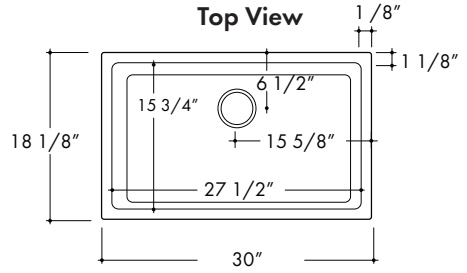

SINK DIMENSIONS

Fireclay Sink Single Bowl

FRC5117-30 (Apron Mount)

SINK DIMENSIONS

Fireclay Sink Single Bowl

FRC5119-30 (Apron Mount)

SINK DIMENSIONS

Fireclay Sink Single Bowl

FRC5120-24 (Apron Mount)

SINK DIMENSIONS

Fireclay Sink Double Bowl

FRC5121-36 (Apron Mount)

SINK DIMENSIONS

Fireclay Sink Single Bowl

FRC5122-36 (Apron Mount)

SINK DIMENSIONS

Fireclay Sink Single Bowl

FRC5124-24 (Dual Mount)

SINK DIMENSIONS

Fireclay Sink Single Bowl

FRC5123-24 (Dual Mount)

SINK DIMENSIONS

Fireclay Sink Single Bowl

FRC5131-33 (Apron Mount)

Top View

Side View

Front Interior View

Side Face View

Front Face View