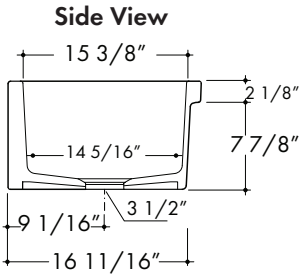

SINK DIMENSIONS

Fireclay Sink Single Bowl

FRC5117-30 (Apron Mount)

SINK DIMENSIONS

Fireclay Sink Single Bowl

FRC5119-30 (Apron Mount)

SINK DIMENSIONS

Fireclay Sink Single Bowl

FRC5120-24 (Apron Mount)

SINK DIMENSIONS

Fireclay Sink Double Bowl

FRC5121-36 (Apron Mount)

SINK DIMENSIONS

Fireclay Sink Single Bowl

FRC5122-36 (Apron Mount)

SINK DIMENSIONS

Fireclay Sink Single Bowl

FRC5124-24 (Dual Mount)

SINK DIMENSIONS

Fireclay Sink Single Bowl

FRC5123-24 (Dual Mount)

SINK DIMENSIONS

Fireclay Sink Single Bowl

FRC5131-33 (Apron Mount)

Top View

Side View

Front Interior View

Side Face View

Front Face View