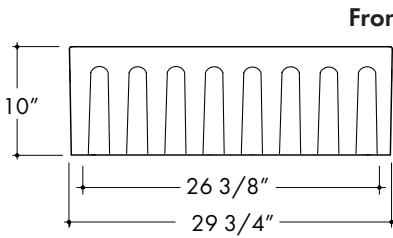

SINK DIMENSIONS

Fireclay Sink Single Bowl

FRC5117-30 (Apron Mount)

SINK DIMENSIONS

Fireclay Sink Single Bowl

FRC5119-30 (Apron Mount)

SINK DIMENSIONS

Fireclay Sink Single Bowl

FRC5120-24 (Apron Mount)

SINK DIMENSIONS

Fireclay Sink Double Bowl

FRC5121-36 (Apron Mount)

SINK DIMENSIONS

Fireclay Sink Single Bowl

FRC5122-36 (Apron Mount)

SINK DIMENSIONS

Fireclay Sink Single Bowl

FRC5124-24 (Dual Mount)

SINK DIMENSIONS

Fireclay Sink Single Bowl

FRC5123-24 (Dual Mount)

SINK DIMENSIONS

Fireclay Sink Single Bowl

FRC5131-33 (Apron Mount)