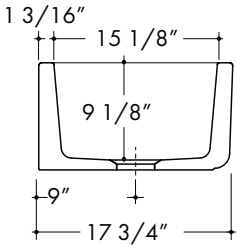

SINK DIMENSIONS

Fireclay Sink Single Bowl

FRC5117-30 (Apron Mount)

SINK DIMENSIONS

Fireclay Sink Single Bowl

FRC5119-30 (Apron Mount)

SINK DIMENSIONS

Fireclay Sink Single Bowl

FRC5120-24 (Apron Mount)

SINK DIMENSIONS

Fireclay Sink Double Bowl

FRC5121-36 (Apron Mount)

SINK DIMENSIONS

Fireclay Sink Single Bowl

FRC5122-36 (Apron Mount)

SINK DIMENSIONS

Fireclay Sink Single Bowl

FRC5124-24 (Dual Mount)

SINK DIMENSIONS

Fireclay Sink Single Bowl

FRC5123-24 (Dual Mount)

SINK DIMENSIONS

Fireclay Sink Single Bowl

FRC5131-33 (Apron Mount)

Top View

Side View

Front Interior View

Side Face View

Front Face View