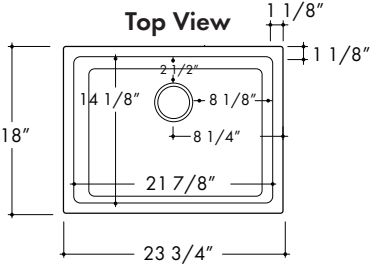

SINK DIMENSIONS

Fireclay Sink Single Bowl

FRC5117-30 (Apron Mount)

SINK DIMENSIONS

Fireclay Sink Single Bowl

FRC5119-30 (Apron Mount)

SINK DIMENSIONS

Fireclay Sink Single Bowl

FRC5120-24 (Apron Mount)

SINK DIMENSIONS

Fireclay Sink Double Bowl

FRC5121-36 (Apron Mount)

SINK DIMENSIONS

Fireclay Sink Single Bowl

FRC5122-36 (Apron Mount)

SINK DIMENSIONS

Fireclay Sink Single Bowl

FRC5124-24 (Dual Mount)

SINK DIMENSIONS

Fireclay Sink Single Bowl

FRC5123-24 (Dual Mount)

SINK DIMENSIONS

Fireclay Sink Single Bowl

FRC5131-33 (Apron Mount)

Top View

Side View

Front Interior View

Side Face View

Front Face View