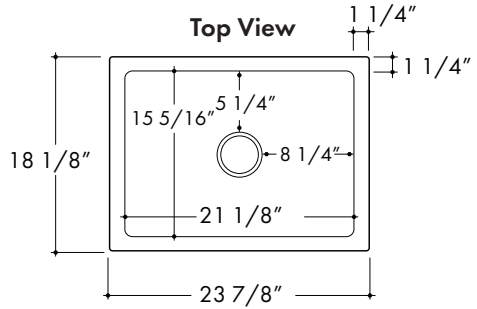

SINK DIMENSIONS

Fireclay Sink Single Bowl

FRC5117-30 (Apron Mount)

SINK DIMENSIONS

Fireclay Sink Single Bowl

FRC5119-30 (Apron Mount)

SINK DIMENSIONS

Fireclay Sink Single Bowl

FRC5120-24 (Apron Mount)

SINK DIMENSIONS

Fireclay Sink Double Bowl

FRC5121-36 (Apron Mount)

SINK DIMENSIONS

Fireclay Sink Single Bowl

FRC5122-36 (Apron Mount)

SINK DIMENSIONS

Fireclay Sink Single Bowl

FRC5124-24 (Dual Mount)

SINK DIMENSIONS

Fireclay Sink Single Bowl

FRC5123-24 (Dual Mount)

SINK DIMENSIONS

Fireclay Sink Single Bowl

FRC5131-33 (Apron Mount)

Top View

Side View

Front Interior View

Side Face View

Front Face View