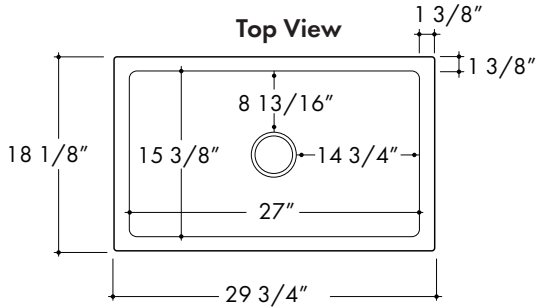

SINK DIMENSIONS

Fireclay Sink Single Bowl

FRC5117-30 (Apron Mount)

SINK DIMENSIONS

Fireclay Sink Single Bowl

FRC5119-30 (Apron Mount)

SINK DIMENSIONS

Fireclay Sink Single Bowl

FRC5120-24 (Apron Mount)

SINK DIMENSIONS

Fireclay Sink Double Bowl

FRC5121-36 (Apron Mount)

SINK DIMENSIONS

Fireclay Sink Single Bowl

FRC5122-36 (Apron Mount)

SINK DIMENSIONS

Fireclay Sink Single Bowl

FRC5124-24 (Dual Mount)

SINK DIMENSIONS

Fireclay Sink Single Bowl

FRC5123-24 (Dual Mount)

SINK DIMENSIONS

Fireclay Sink Single Bowl

FRC5131-33 (Apron Mount)

Top View

Side View

Front Interior View

Side Face View

Front Face View