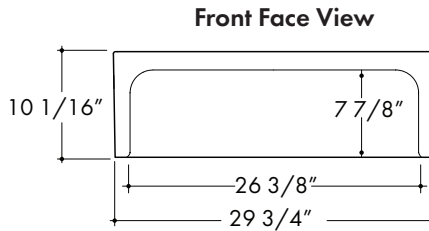

SINK DIMENSIONS

Fireclay Sink Single Bowl

FRC5117-30 (Apron Mount)

SINK DIMENSIONS

Fireclay Sink Single Bowl

FRC5119-30 (Apron Mount)

SINK DIMENSIONS

Fireclay Sink Single Bowl

FRC5120-24 (Apron Mount)

SINK DIMENSIONS

Fireclay Sink Double Bowl

FRC5121-36 (Apron Mount)

SINK DIMENSIONS

Fireclay Sink Single Bowl

FRC5122-36 (Apron Mount)

SINK DIMENSIONS

Fireclay Sink Single Bowl

FRC5124-24 (Dual Mount)

SINK DIMENSIONS

Fireclay Sink Single Bowl

FRC5123-24 (Dual Mount)

SINK DIMENSIONS

Fireclay Sink Single Bowl

FRC5131-33 (Apron Mount)

Top View

Side View

Front Interior View

Side Face View

Front Face View