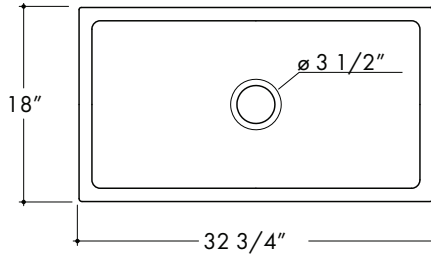

SINK DIMENSIONS

Fireclay Sink Single Bowl

FRC5117-30 (Apron Mount)

SINK DIMENSIONS

Fireclay Sink Single Bowl

FRC5119-30 (Apron Mount)

SINK DIMENSIONS

Fireclay Sink Single Bowl

FRC5120-24 (Apron Mount)

SINK DIMENSIONS

Fireclay Sink Double Bowl

FRC5121-36 (Apron Mount)

SINK DIMENSIONS

Fireclay Sink Single Bowl

FRC5122-36 (Apron Mount)

SINK DIMENSIONS

Fireclay Sink Single Bowl

FRC5124-24 (Dual Mount)

SINK DIMENSIONS

Fireclay Sink Single Bowl

FRC5123-24 (Dual Mount)

SINK DIMENSIONS

Fireclay Sink Single Bowl

FRC5131-33 (Apron Mount)

Top View

Side View

Front Interior View

Side Face View

Front Face View