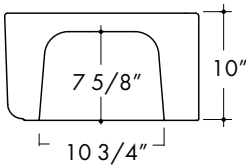

FRC5120-24 (Apron Mount)

SINK DIMENSIONS

Fireclay Sink Double Bowl

FRC5121-36 (Apron Mount)

SINK DIMENSIONS

Fireclay Sink Single Bowl

FRC5122-36 (Apron Mount)

SINK DIMENSIONS

Fireclay Sink Single Bowl

FRC5124-24 (Dual Mount)

SINK DIMENSIONS

Fireclay Sink Single Bowl

FRC5123-24 (Dual Mount)

SINK DIMENSIONS

Fireclay Sink Single Bowl

FRC5131-33 (Apron Mount)

Top View

Side View

Front Interior View

Side Face View

Front Face View