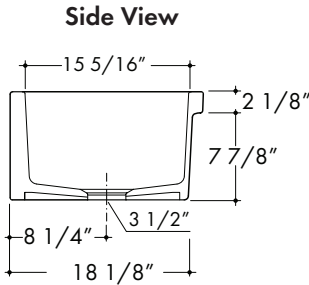

SINK DIMENSIONS

Fireclay Sink Single Bowl

FRC5117-30 (Apron Mount)

SINK DIMENSIONS

Fireclay Sink Single Bowl

FRC5119-30 (Apron Mount)

SINK DIMENSIONS

Fireclay Sink Single Bowl

FRC5120-24 (Apron Mount)

SINK DIMENSIONS

Fireclay Sink Double Bowl

FRC5121-36 (Apron Mount)

SINK DIMENSIONS

Fireclay Sink Single Bowl

FRC5122-36 (Apron Mount)

SINK DIMENSIONS

Fireclay Sink Single Bowl

FRC5124-24 (Dual Mount)

SINK DIMENSIONS

Fireclay Sink Single Bowl

FRC5123-24 (Dual Mount)

SINK DIMENSIONS

Fireclay Sink Single Bowl

FRC5131-33 (Apron Mount)

Top View

Side View

Front Interior View

Side Face View

Front Face View