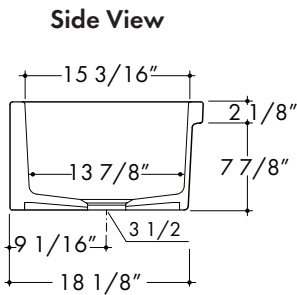

SINK DIMENSIONS

Fireclay Sink Single Bowl

FRC5117-30 (Apron Mount)

SINK DIMENSIONS

Fireclay Sink Single Bowl

FRC5119-30 (Apron Mount)

SINK DIMENSIONS

Fireclay Sink Single Bowl

FRC5120-24 (Apron Mount)

SINK DIMENSIONS

Fireclay Sink Double Bowl

FRC5121-36 (Apron Mount)

SINK DIMENSIONS

Fireclay Sink Single Bowl

FRC5122-36 (Apron Mount)

SINK DIMENSIONS

Fireclay Sink Single Bowl

FRC5124-24 (Dual Mount)

SINK DIMENSIONS

Fireclay Sink Single Bowl

FRC5123-24 (Dual Mount)

SINK DIMENSIONS

Fireclay Sink Single Bowl

FRC5131-33 (Apron Mount)

Top View

Side View

Front Interior View

Side Face View

Front Face View