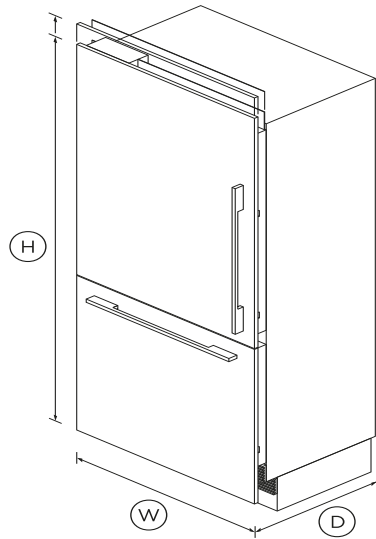

Square Fine Handle Kit for Integrated Cooldrawer, 36"

A PEACE OF MIND SALE

24 Hours 7 Days a Week Customer Support

T 1.888.936.7872 W www.fisherpaykel.com

SKU 25861

The product dimensions and specifications in this page apply to the specific product and model. Under our policy of continuous improvement, these dimensions and specifications may change at any time. You should therefore check with Fisher & Paykel's Customer Care Centre to ensure this page correctly describes the model currently available. © Fisher & Paykel Appliances Ltd 2020