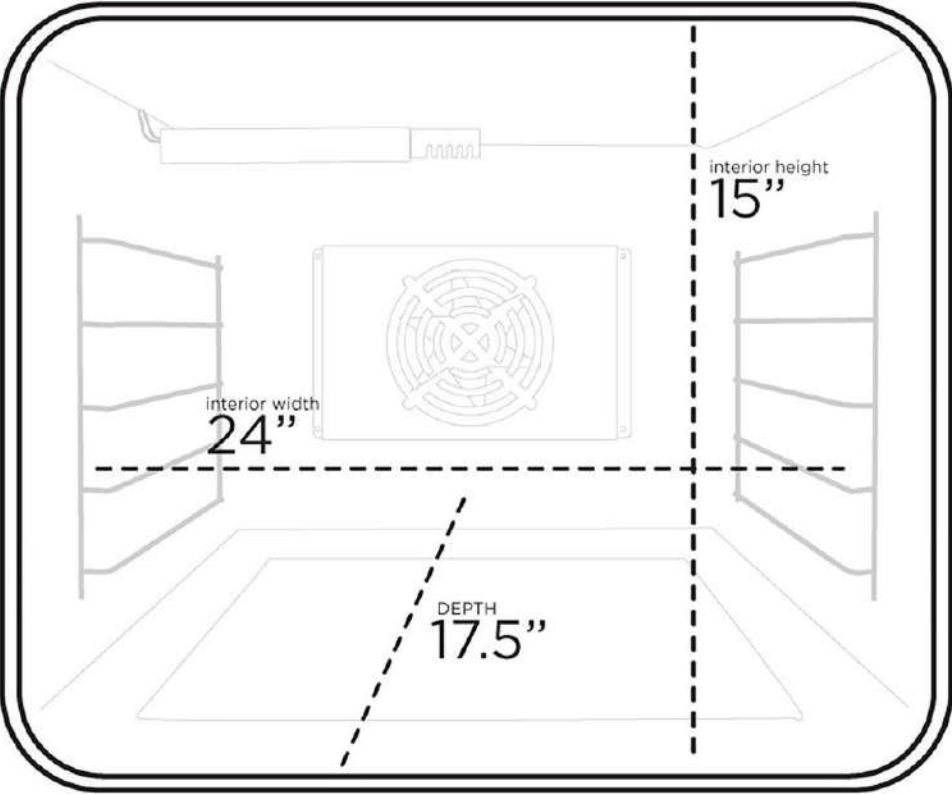

**KUCHT KX SERIES** 48-in | OVEN SIZE

**SMALL OVEN**

2.5 Cu. Ft.

**LARGE OVEN**

4.2 Cu. Ft.