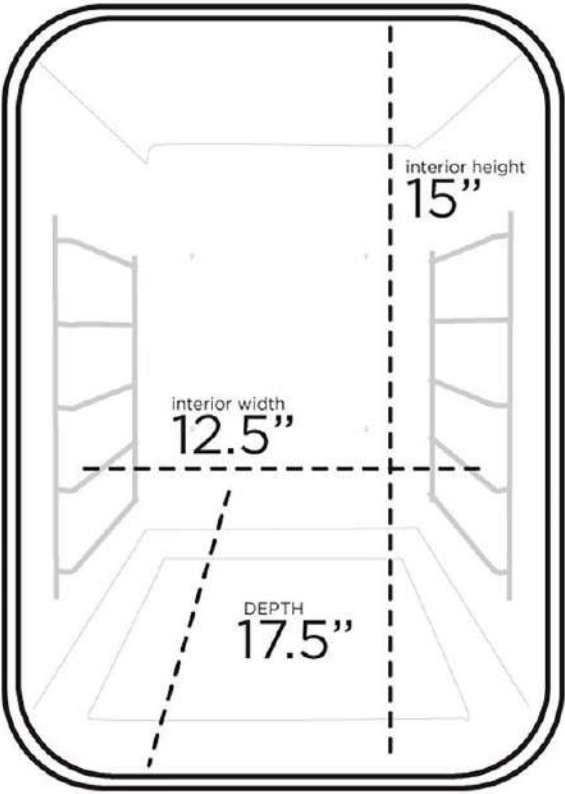

**KUCHT KX SERIES** 48-in | OVEN SIZE

**SMALL OVEN**

2.5 Cu. Ft.

**LARGE OVEN**

4.2 Cu. Ft.