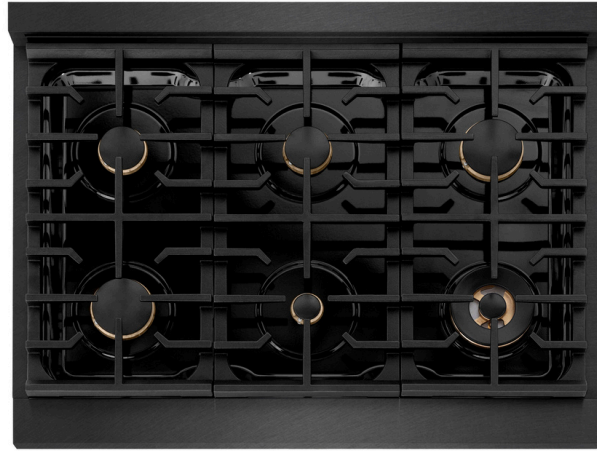

INTRODUCTION

Luxury isn't meant to be left desired—it's meant to be attainable. The ZLINE Autograph Edition 36 in. 5.2 cu. ft. Paramount Gas Range with 6 Burner Cooktop and Convection Gas Oven in Black Satin Stainless Steel and Polished Gold Accents (SGRBSZ-36-G) features a versatile gas cooktop with 6 Italian-made auto-reignition burners, a high-performing gas convection oven, enhanced cast iron grates, a Horizon oven door window design, and elegant polished gold knobs and handle allowing you to master every meal. With a modern, timeless style and refined functionality, ZLINE Paramount Gas Ranges are masterfully crafted to deliver an elevated culinary experience.

Horizon Oven Window - Keep a watchful eye on your baking dishes through ZLINE's Horizon oven door design that features a large viewing window

Dual Function Burner - Expand your cooking capabilities with a single Dual Function Burner that allows you to simmer at 800 BTUs or perfectly sear at 20,000 BTUs

POWER / RATINGS

Amps	15A
Voltage	120V

CERTIFICATIONS

ETL Listed

ZLINE Autograph Edition 36 in. 5.2 cu. ft. Paramount Gas Range with 6 Burner Cooktop and Convection Gas Oven in Black Satin Stainless Steel and Polished Gold Accents (SGRBSZ-36-G)

ZLINE
ATTAINABLE LUXURY™

SPECIFICATIONS IN-DEPTH

GENERAL PROPERTIES

SKU	SGRBSZ-36-G
Finish	Black Satin Stainless Steel
Control Type	Manual Front Control
Convection	Yes
Fuel Type	Convection Gas Oven- Gas Cooktop
Mount Type	Free Standing
Number of Racks	2
Oven Lighting	Halogen
Self-Clean	No
Timer	No
Total BTU	162000