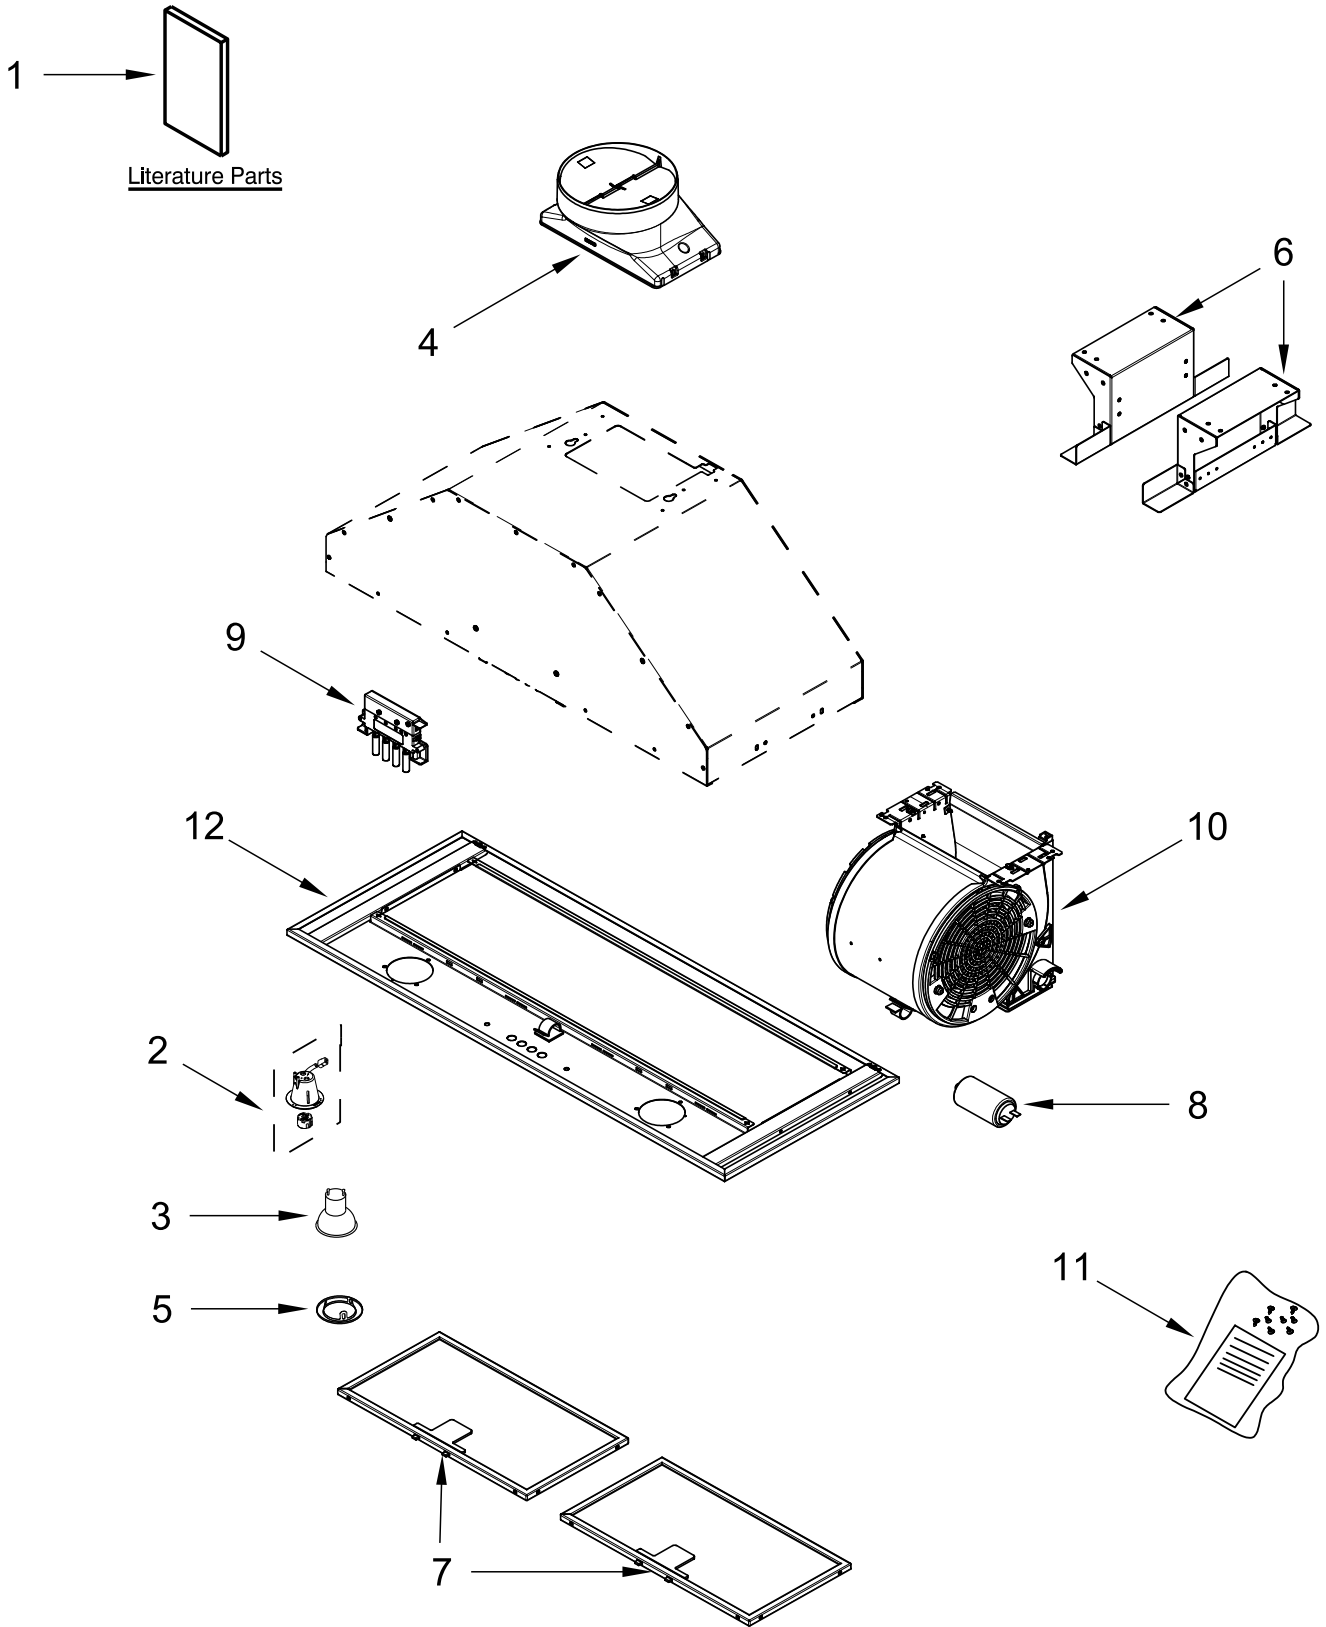

## **30" HOOD LINER**

# HOOD PARTS

# HOOD PARTS

<u>Illus. No.</u>	<u>Part No.</u>	<u>Description</u>	<u>Illus. No.</u>	<u>Part No.</u>	<u>Description</u>
1		Literature Parts	12	W10531091	Plate, Face Panel
	W11374536	Owners Manual			ACCESSORIES
2	W10370558	Socket, Light	W10490327		Face Panel Rear Extension (For 30" x 18" cabinet)
3	W11388445	Lamp, LED	W10490310		Face Panel (For 36" x 18" cabinet)
4	W10592040	Damper, Hood	W10490330		Kit, Recirculation (For non-vented installations only)
5	W10351924	Bezel, Lamp	W10272068		Kit, Charcoal Filter (For non-vented installations only)
6	W10531090	Mounting Bracket, Hood Liner	W10446915		Kit, 6" Makeup Air
7	W10531087	Filter, Grease	W10576675		Strip, Cabinet Filler
8	W11328673	Capacitor			
9	W10531088	Control, Push Button			
10	W11351634	Motor, Blower			
11	W11187165	Hardware, Installation			