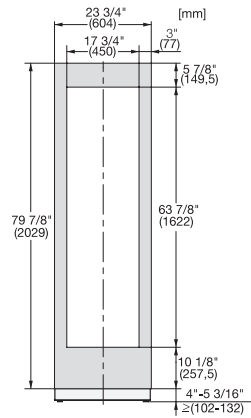

KFP 2455 ed/cs

Stainless steel front

For the stylish integration of MasterCool wine units in your kitchen.

EAN: 4002516324638 / Material number: 11499630 / Old Material Number: 38996094EU1

- For 24" wide wine units

KFP 2455 ed/cs

Stainless steel front

For the stylish integration of MasterCool wine units in your kitchen.

KFP2455ed/cs, KFP2454ed/cs, front panel, front dimensions, MasterCool, installation drawings