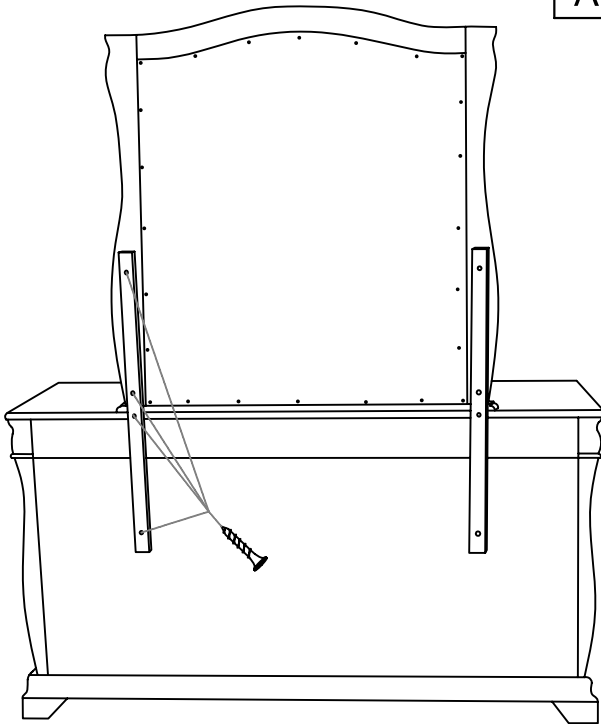

## FOR DRESSER & MIRROR

**step1**

HARDWARE LIST:

A

8PCS

SCREW M4\*1-3/8"

**final**