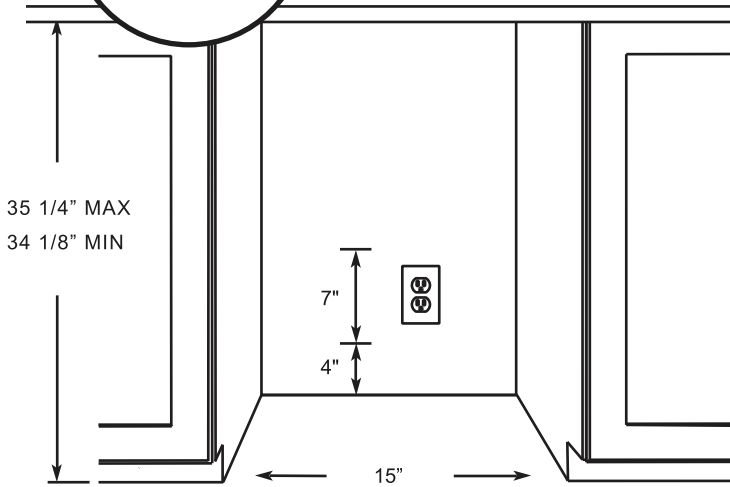

Removable 3 Bottle Wine Cradle included.

Optional Pro Style handle included.

STORE UP TO 66 (12oz) CANS - READY TO SERVE AT 34° to 50° F
AND STILL FIND JUST WHAT YOU ARE LOOKING FOR

Your XO Beverage Center comes with clear glass - glide out shelves. No more fumbling about or emptying shelves to find what you are looking for. Simply extend the shelf out to see what is in the back. Because beverages come in all shapes and sizes, you can quickly and easily adjust the height of the shelves to 15 different positions.

www.xoappliance.com

MODEL: XOU15BCGS_*

15" BEVERAGE CENTER

*Specify **R** for right hand hinge - or - **L** for left hand hinge

ROUGH-IN

SPECIFICATIONS

THE 6' FLAT PLUG POWER CORD SUPPLIED ON YOUR XO WINE COOLER ENSURES AN EASY FLUSH INSTALLATION

Size	15"
Dimensions	14 31/32"W x 34 1/8"H x 23 1/4"D
Installation Type	Built-in / Freestanding
Refrigerant Type	R600a
Electrical	115V 60Hz 1.5A USE DEDICATED 15A CIRCUIT
Temperature Range	34° - 50° F HOLDS UP TO (66) 12oz CANS