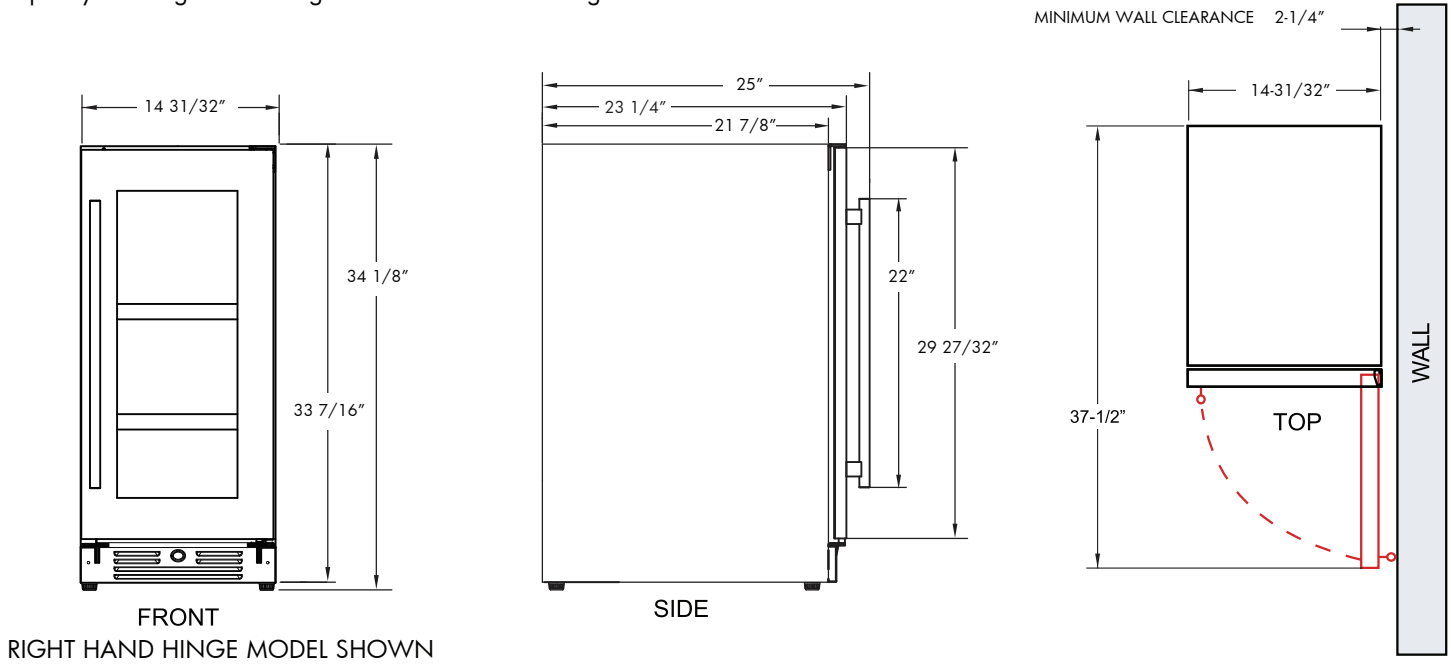

XO

EASY TO STORE
EASY TO FIND

XOU15BCGS

BEVERAGE CENTER | REFRIGERATOR

**FIND
EVERYTHING
FAST**

Clear glass shelves fully extend to reveal their contents and easily adjust to 15 different heights to accommodate your needs.

Removable 3 Bottle Wine Cradle included.

Optional Pro Style handle included.

STORE UP TO 66 (12oz) CANS - READY TO SERVE AT 34° to 50° F
AND STILL FIND JUST WHAT YOU ARE LOOKING FOR

Your XO Beverage Center comes with clear glass - glide out shelves. No more fumbling about or emptying shelves to find what you are looking for. Simply extend the shelf out to see what is in the back. Because beverages come in all shapes and sizes, you can quickly and easily adjust the height of the shelves to 15 different positions.

www.xoappliance.com

MODEL: XOU15BCGS_*

15" BEVERAGE CENTER

*Specify **R** for right hand hinge - or - **L** for left hand hinge

ROUGH-IN

SPECIFICATIONS

THE 6' FLAT PLUG POWER CORD SUPPLIED ON YOUR XO WINE COOLER ENSURES AN EASY FLUSH INSTALLATION

Size	15"
Dimensions	14 31/32"W x 34 1/8"H x 23 1/4"D
Installation Type	Built-in / Freestanding
Refrigerant Type	R600a
Electrical	115V 60Hz 1.5A USE DEDICATED 15A CIRCUIT
Temperature Range	34° - 50° F HOLDS UP TO (66) 12oz CANS