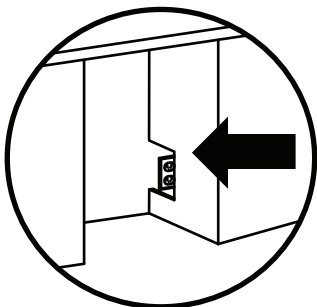

TIP:
IN TIGHT INSTALLATIONS CUT THROUGH AN ADJACENT CABINET WALL TO REACH AN OUTLET INSTALLED THERE

XOU15BCGS_SPECrevA
9/2019
Not responsible for typographical errors or misprints

XO the next level in luxury appliances
www.xoappliance.com

XO is exclusively distributed through
EASTERN MARKETING CORP.
24 Eisenhower Parkway, Roseland, NJ 07068
p. 973.403.8900