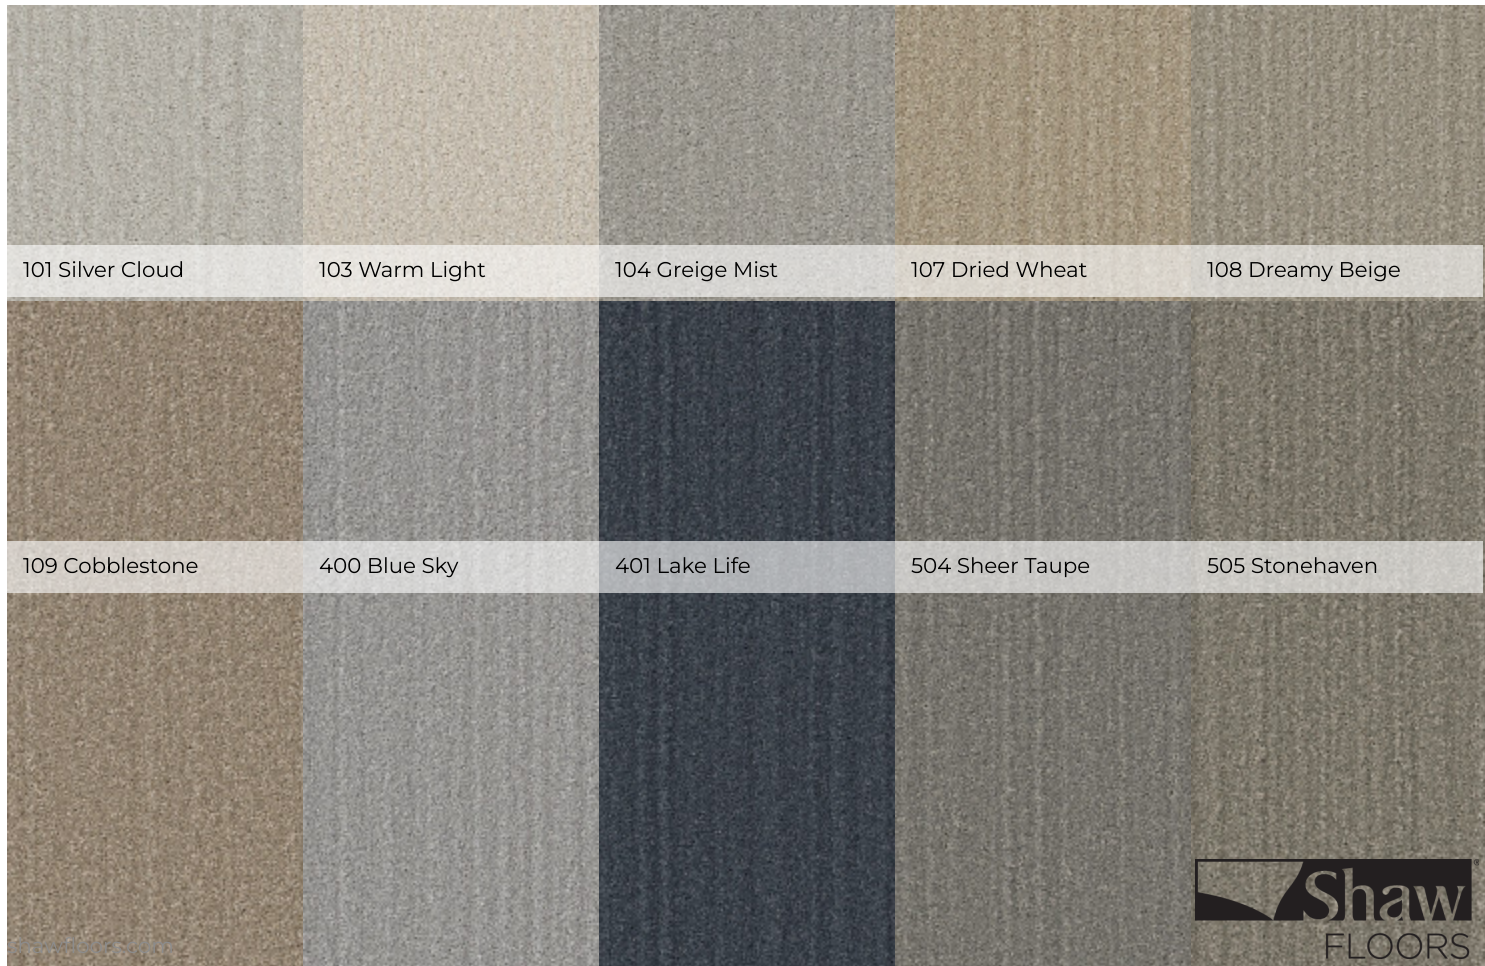

# CARPET

# SERENE STRIA

Broadloom

107 Dried Wheat

	US Units	Metric Units
<b>Style Number</b>	<b>5E701</b>	
<b>Product Type</b>	Broadloom	
<b>Collection</b>	Pet Perfect	
<b>Description</b>	Texture	
<b>Fiber</b>	100% Anso ® High Performance SD PET	
<b>Dye Method</b>	Predyed	
<b>Primary Backing</b>	Polypropylene	
<b>Secondary Backing</b>	Softbac	
<b>Product Size</b>	12 ft	3.66 m
<b>Face Weight</b>	48.8 oz/yd <sup>2</sup>	1654.6 g/m <sup>2</sup>
<b>Finished Pile Thickness</b>	0.62 in	15.75 mm
<b>Gauge</b>	1/8 in	31.5 per 10 cm
<b>Tufts</b>	10.3 per in	41 per 10 cm
<b>Density</b>	2834 oz/yd <sup>3</sup>	0.105 g/cm <sup>3</sup>
<b>Twist Information</b>	0	
<b>Number of Colors</b>	12	
<b>Pill Test</b>	Pass	
<b>Durability Rating</b>	3.50	
<b>Warranty</b>	Pet Perfect 20 Year Limited Residential Broadloom Carpet Warranty	
<b>Environmental</b>	CRI Certification (GLP9970 )	

## Colors

704 Acorn

706 Tree Bark