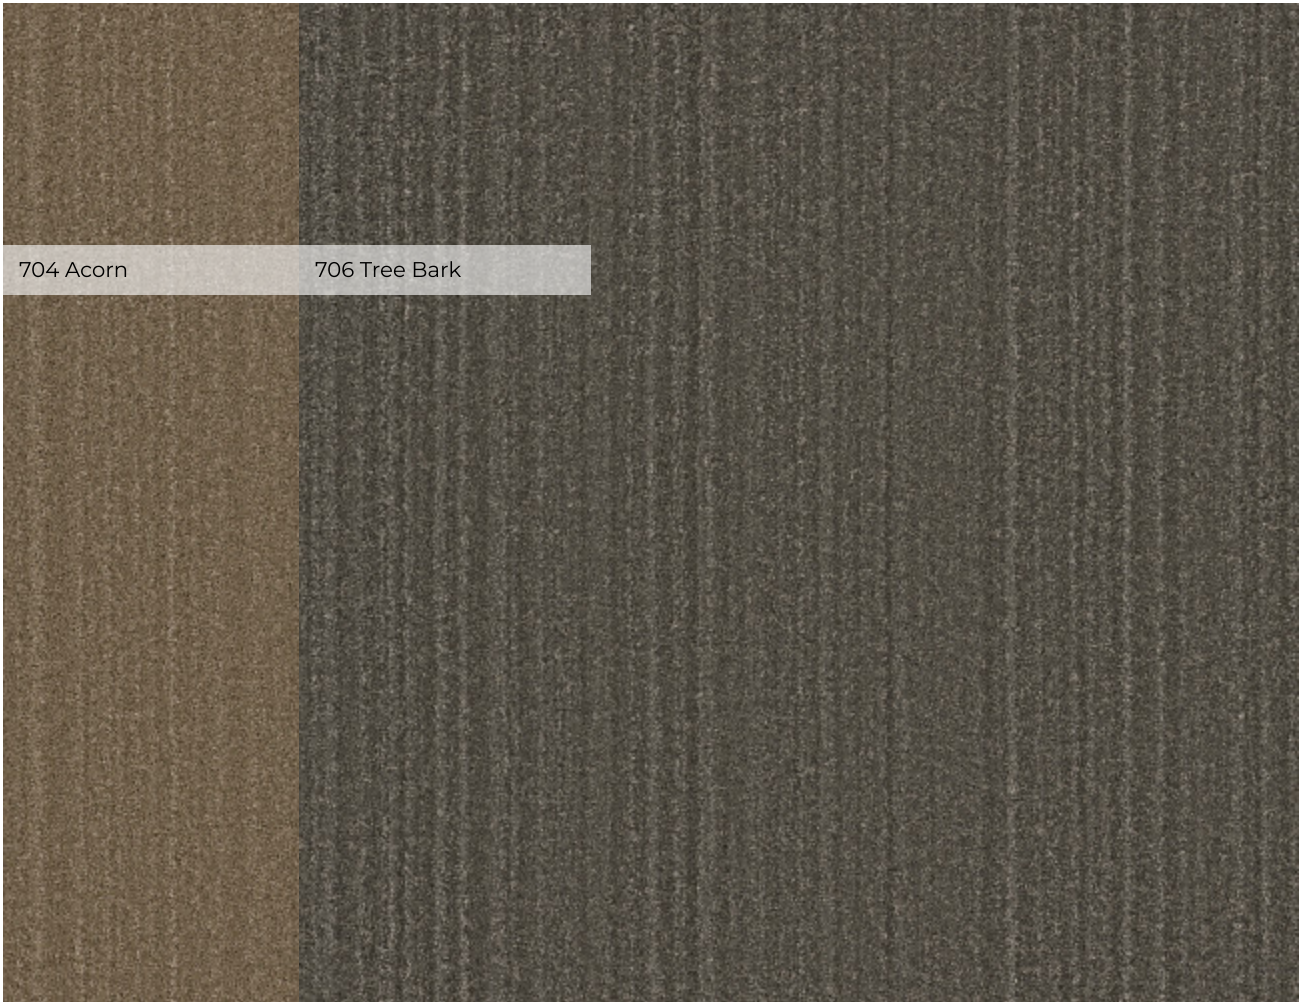

# SERENE STRIA

Broadloom

107 Dried Wheat

	US Units	Metric Units
<b>Style Number</b>	<b>5E701</b>	
<b>Product Type</b>	Broadloom	
<b>Collection</b>	Pet Perfect	
<b>Description</b>	Texture	
<b>Fiber</b>	100% Anso ® High Performance SD PET	
<b>Dye Method</b>	Predyed	
<b>Primary Backing</b>	Polypropylene	
<b>Secondary Backing</b>	Softbac	
<b>Product Size</b>	12 ft	3.66 m
<b>Face Weight</b>	48.8 oz/yd <sup>2</sup>	1654.6 g/m <sup>2</sup>
<b>Finished Pile Thickness</b>	0.62 in	15.75 mm
<b>Gauge</b>	1/8 in	31.5 per 10 cm
<b>Tufts</b>	10.3 per in	41 per 10 cm
<b>Density</b>	2834 oz/yd <sup>3</sup>	0.105 g/cm <sup>3</sup>
<b>Twist Information</b>	0	
<b>Number of Colors</b>	12	
<b>Pill Test</b>	Pass	
<b>Durability Rating</b>	3.50	
<b>Warranty</b>	Pet Perfect 20 Year Limited Residential Broadloom Carpet Warranty	
<b>Environmental</b>	CRI Certification (GLP9970 )	

## Colors

704 Acorn

706 Tree Bark