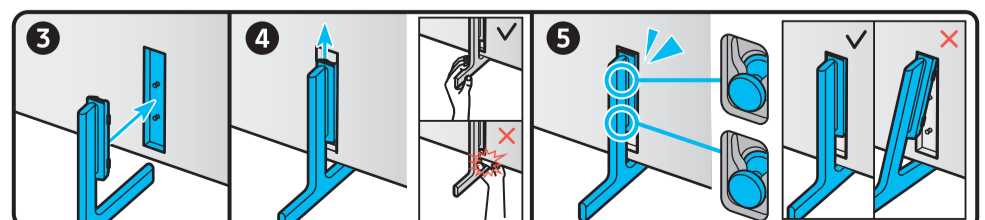

SAMSUNG

Unpacking and Installation Guide

Power Cable

Simple User Guide / Remote control guide / Regulatory Guide

Samsung Smart Remote

Scan this QR code with your smart phone to see helpful videos.

BN68-25157A-00

4

B

5

6

	A	B	C	D	E	F	G	H	I
75LS03HE	66.2 inches (1682.3 mm)	37.8 inches (960.4 mm)	1.2 inches (29.5 mm)	39.3 inches (998.6 mm)	40.3 inches (1023.6 mm)	12.6 inches (319.8 mm)	74.5 inches	65.7 lbs (29.8 kg)	66.8 lbs (30.3 kg)
85LS03HE	75.0 inches (1904.3 mm)	42.7 inches (1085.3 mm)	1.2 inches (29.5 mm)	44.5 inches (1129.5 mm)	45.5 inches (1154.5 mm)	14.5 inches (369.0 mm)	84.5 inches	90.4 lbs (41.0 kg)	92.2 lbs (41.8 kg)

	VESA A x B (mm)	C (mm)	D	E x 4	F (mm)	G (inches)	H (inches)	I (inches)
75LS03HE	400 x 400	13-15	C + ★	M8	1.25	10.3	25.2	11.7
85LS03HE	600 x 400	13-15	C + ★	M8	1.25	14.1	25.7	12.9

★: Wall-Mount Bracket