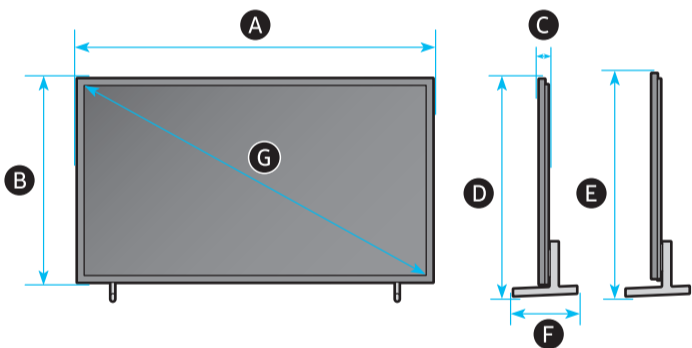

4

B

5

6

	A	B	C	D	E	F	G	H	I
75LS03HE	66.2 inches (1682.3 mm)	37.8 inches (960.4 mm)	1.2 inches (29.5 mm)	39.3 inches (998.6 mm)	40.3 inches (1023.6 mm)	12.6 inches (319.8 mm)	74.5 inches	65.7 lbs (29.8 kg)	66.8 lbs (30.3 kg)
85LS03HE	75.0 inches (1904.3 mm)	42.7 inches (1085.3 mm)	1.2 inches (29.5 mm)	44.5 inches (1129.5 mm)	45.5 inches (1154.5 mm)	14.5 inches (369.0 mm)	84.5 inches	90.4 lbs (41.0 kg)	92.2 lbs (41.8 kg)

	VESA A x B (mm)	C (mm)	D	E x 4	F (mm)	G (inches)	H (inches)	I (inches)
75LS03HE	400 x 400	13-15	C + ★	M8	1.25	10.3	25.2	11.7
85LS03HE	600 x 400	13-15	C + ★	M8	1.25	14.1	25.7	12.9

★: Wall-Mount Bracket