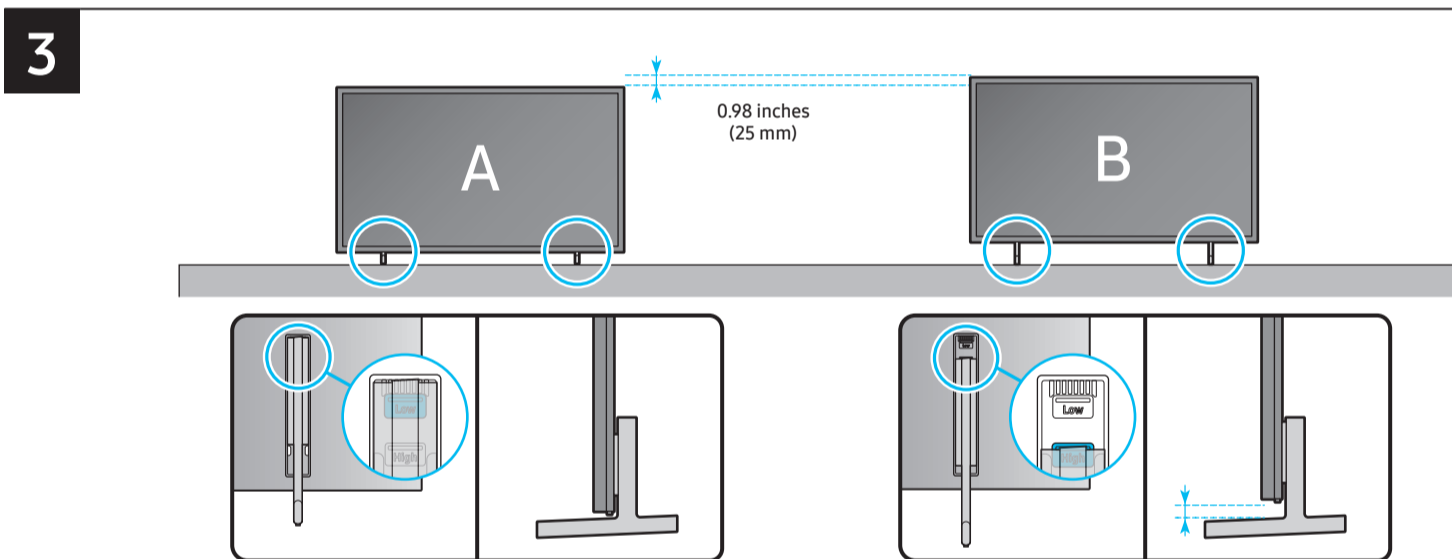

SAMSUNG

Unpacking and Installation Guide

Power Cable

Simple User Guide / Remote control guide / Regulatory Guide

Samsung Smart Remote

Scan this QR code with your smart phone to see helpful videos.

BN68-25157A-00

4

B

5

6

	A	B	C	D	E	F	G	H	I
75LS03HE	66.2 inches (1682.3 mm)	37.8 inches (960.4 mm)	1.2 inches (29.5 mm)	39.3 inches (998.6 mm)	40.3 inches (1023.6 mm)	12.6 inches (319.8 mm)	74.5 inches	65.7 lbs (29.8 kg)	66.8 lbs (30.3 kg)
85LS03HE	75.0 inches (1904.3 mm)	42.7 inches (1085.3 mm)	1.2 inches (29.5 mm)	44.5 inches (1129.5 mm)	45.5 inches (1154.5 mm)	14.5 inches (369.0 mm)	84.5 inches	90.4 lbs (41.0 kg)	92.2 lbs (41.8 kg)

	VESA A x B (mm)	C (mm)	D	E x 4	F (mm)	G (inches)	H (inches)	I (inches)
75LS03HE	400 x 400	13-15	C + ★	M8	1.25	10.3	25.2	11.7
85LS03HE	600 x 400	13-15	C + ★	M8	1.25	14.1	25.7	12.9

★: Wall-Mount Bracket