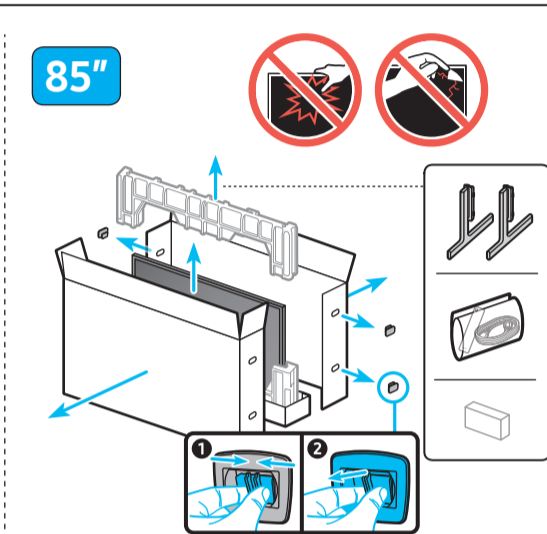

SAMSUNG

Unpacking and Installation Guide

Power Cable

Simple User Guide / Remote control guide / Regulatory Guide

Samsung Smart Remote

Scan this QR code with your smart phone to see helpful videos.

BN68-25157A-00

4

B

5

6

	A	B	C	D	E	F	G	H	I
75LS03HE	66.2 inches (1682.3 mm)	37.8 inches (960.4 mm)	1.2 inches (29.5 mm)	39.3 inches (998.6 mm)	40.3 inches (1023.6 mm)	12.6 inches (319.8 mm)	74.5 inches	65.7 lbs (29.8 kg)	66.8 lbs (30.3 kg)
85LS03HE	75.0 inches (1904.3 mm)	42.7 inches (1085.3 mm)	1.2 inches (29.5 mm)	44.5 inches (1129.5 mm)	45.5 inches (1154.5 mm)	14.5 inches (369.0 mm)	84.5 inches	90.4 lbs (41.0 kg)	92.2 lbs (41.8 kg)

	VESA A x B (mm)	C (mm)	D	E x 4	F (mm)	G (inches)	H (inches)	I (inches)
75LS03HE	400 x 400	13-15	C + ★	M8	1.25	10.3	25.2	11.7
85LS03HE	600 x 400	13-15	C + ★	M8	1.25	14.1	25.7	12.9

★: Wall-Mount Bracket