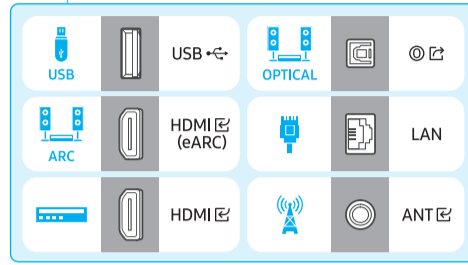

SAMSUNG

Unpacking and Installation Guide

Power Cable

Simple User Guide / Remote control guide / Regulatory Guide

Samsung Smart Remote

Scan this QR code with your smart phone to see helpful videos.

BN68-25157A-00

	VESA A x B (mm)	C (mm)	D	E x 4	F (mm)	G (inches)	H (inches)	I (inches)
75LS03HE	400 x 400	13-15	C + ★	M8	1.25	10.3	25.2	11.7
85LS03HE	600 x 400	13-15	C + ★	M8	1.25	14.1	25.7	12.9

★: Wall-Mount Bracket