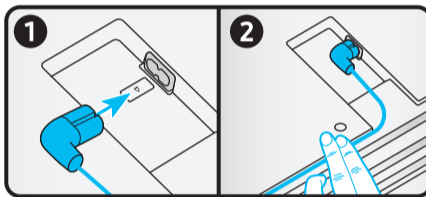

4

B

5

6

	A	B	C	D	E	F	G	H	I
75LS03HE	66.2 inches (1682.3 mm)	37.8 inches (960.4 mm)	1.2 inches (29.5 mm)	39.3 inches (998.6 mm)	40.3 inches (1023.6 mm)	12.6 inches (319.8 mm)	74.5 inches	65.7 lbs (29.8 kg)	66.8 lbs (30.3 kg)
85LS03HE	75.0 inches (1904.3 mm)	42.7 inches (1085.3 mm)	1.2 inches (29.5 mm)	44.5 inches (1129.5 mm)	45.5 inches (1154.5 mm)	14.5 inches (369.0 mm)	84.5 inches	90.4 lbs (41.0 kg)	92.2 lbs (41.8 kg)

	VESA A x B (mm)	C (mm)	D	E x 4	F (mm)	G (inches)	H (inches)	I (inches)
75LS03HE	400 x 400	13-15	C + ★	M8	1.25	10.3	25.2	11.7
85LS03HE	600 x 400	13-15	C + ★	M8	1.25	14.1	25.7	12.9

★: Wall-Mount Bracket