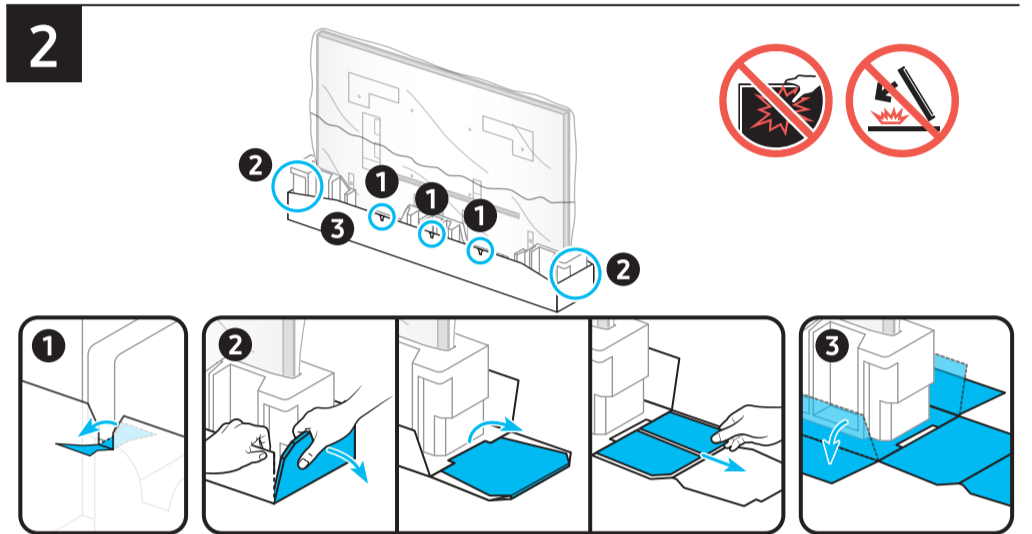

SAMSUNG

Unpacking and Installation Guide

Power Cable

Simple User Guide / Remote control guide / Regulatory Guide

Samsung Smart Remote

Scan this QR code with your smart phone to see helpful videos.

BN68-25157A-00

4

B

5

6

	A	B	C	D	E	F	G	H	I
75LS03HE	66.2 inches (1682.3 mm)	37.8 inches (960.4 mm)	1.2 inches (29.5 mm)	39.3 inches (998.6 mm)	40.3 inches (1023.6 mm)	12.6 inches (319.8 mm)	74.5 inches	65.7 lbs (29.8 kg)	66.8 lbs (30.3 kg)
85LS03HE	75.0 inches (1904.3 mm)	42.7 inches (1085.3 mm)	1.2 inches (29.5 mm)	44.5 inches (1129.5 mm)	45.5 inches (1154.5 mm)	14.5 inches (369.0 mm)	84.5 inches	90.4 lbs (41.0 kg)	92.2 lbs (41.8 kg)

	VESA A x B (mm)	C (mm)	D	E x 4	F (mm)	G (inches)	H (inches)	I (inches)
75LS03HE	400 x 400	13-15	C + ★	M8	1.25	10.3	25.2	11.7
85LS03HE	600 x 400	13-15	C + ★	M8	1.25	14.1	25.7	12.9

★: Wall-Mount Bracket