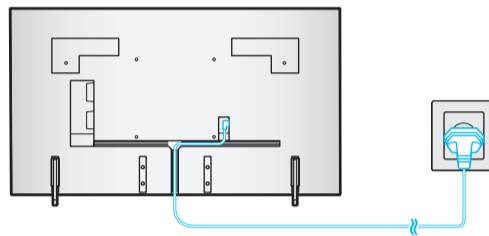

4

B

5

6

	A	B	C	D	E	F	G	H	I
75LS03HE	66.2 inches (1682.3 mm)	37.8 inches (960.4 mm)	1.2 inches (29.5 mm)	39.3 inches (998.6 mm)	40.3 inches (1023.6 mm)	12.6 inches (319.8 mm)	74.5 inches	65.7 lbs (29.8 kg)	66.8 lbs (30.3 kg)
85LS03HE	75.0 inches (1904.3 mm)	42.7 inches (1085.3 mm)	1.2 inches (29.5 mm)	44.5 inches (1129.5 mm)	45.5 inches (1154.5 mm)	14.5 inches (369.0 mm)	84.5 inches	90.4 lbs (41.0 kg)	92.2 lbs (41.8 kg)

	VESA A x B (mm)	C (mm)	D	E x 4	F (mm)	G (inches)	H (inches)	I (inches)
75LS03HE	400 x 400	13-15	C + ★	M8	1.25	10.3	25.2	11.7
85LS03HE	600 x 400	13-15	C + ★	M8	1.25	14.1	25.7	12.9

★: Wall-Mount Bracket