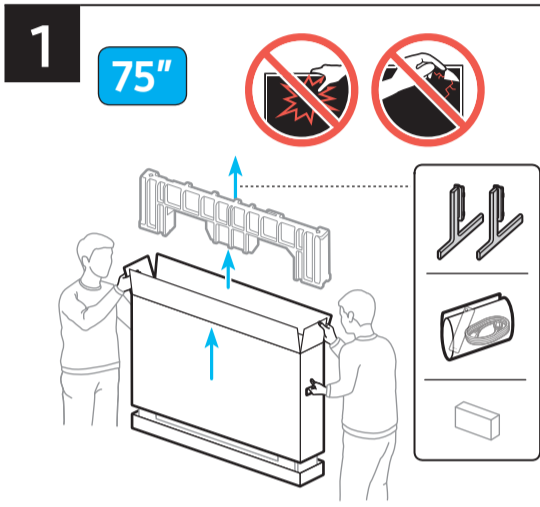

SAMSUNG

Unpacking and Installation Guide

Power Cable

Simple User Guide / Remote control guide / Regulatory Guide

Samsung Smart Remote

Scan this QR code with your smart phone to see helpful videos.

BN68-25157A-00

4

B

5

6

	A	B	C	D	E	F	G	H	I
75LS03HE	66.2 inches (1682.3 mm)	37.8 inches (960.4 mm)	1.2 inches (29.5 mm)	39.3 inches (998.6 mm)	40.3 inches (1023.6 mm)	12.6 inches (319.8 mm)	74.5 inches	65.7 lbs (29.8 kg)	66.8 lbs (30.3 kg)
85LS03HE	75.0 inches (1904.3 mm)	42.7 inches (1085.3 mm)	1.2 inches (29.5 mm)	44.5 inches (1129.5 mm)	45.5 inches (1154.5 mm)	14.5 inches (369.0 mm)	84.5 inches	90.4 lbs (41.0 kg)	92.2 lbs (41.8 kg)

	VESA A x B (mm)	C (mm)	D	E x 4	F (mm)	G (inches)	H (inches)	I (inches)
75LS03HE	400 x 400	13-15	C + ★	M8	1.25	10.3	25.2	11.7
85LS03HE	600 x 400	13-15	C + ★	M8	1.25	14.1	25.7	12.9

★: Wall-Mount Bracket