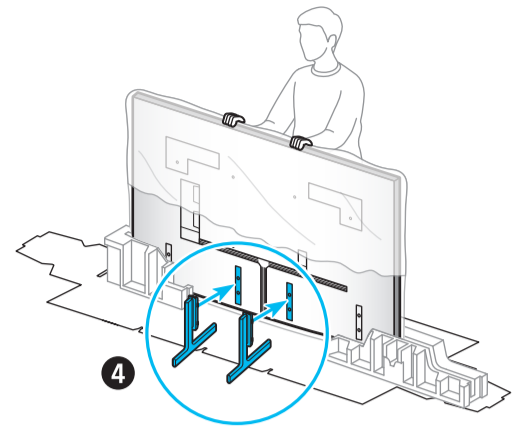

SAMSUNG

Unpacking and Installation Guide

Power Cable

Simple User Guide / Remote control guide / Regulatory Guide

Samsung Smart Remote

Scan this QR code with your smart phone to see helpful videos.

BN68-25157A-00

4

B

5

6

	A	B	C	D	E	F	G	H	I
75LS03HE	66.2 inches (1682.3 mm)	37.8 inches (960.4 mm)	1.2 inches (29.5 mm)	39.3 inches (998.6 mm)	40.3 inches (1023.6 mm)	12.6 inches (319.8 mm)	74.5 inches	65.7 lbs (29.8 kg)	66.8 lbs (30.3 kg)
85LS03HE	75.0 inches (1904.3 mm)	42.7 inches (1085.3 mm)	1.2 inches (29.5 mm)	44.5 inches (1129.5 mm)	45.5 inches (1154.5 mm)	14.5 inches (369.0 mm)	84.5 inches	90.4 lbs (41.0 kg)	92.2 lbs (41.8 kg)

	VESA A x B (mm)	C (mm)	D	E x 4	F (mm)	G (inches)	H (inches)	I (inches)
75LS03HE	400 x 400	13-15	C + ★	M8	1.25	10.3	25.2	11.7
85LS03HE	600 x 400	13-15	C + ★	M8	1.25	14.1	25.7	12.9

★: Wall-Mount Bracket