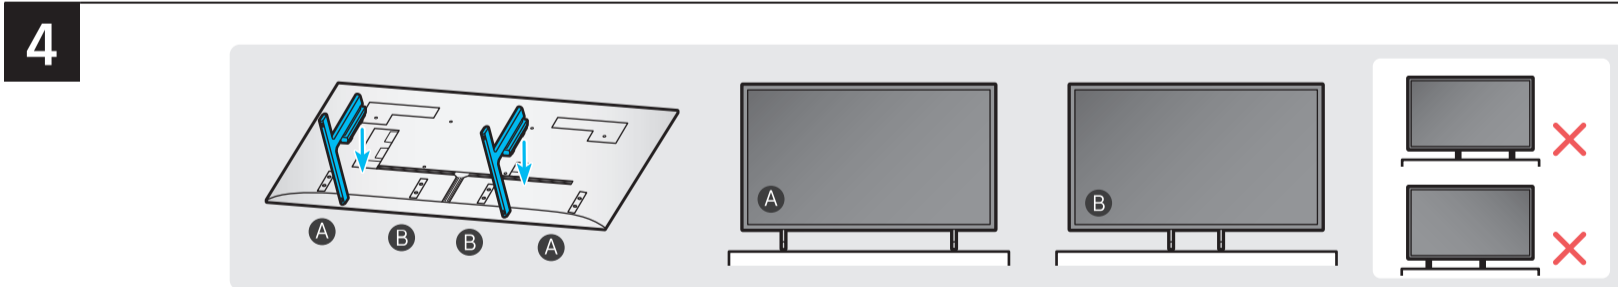

SAMSUNG

Unpacking and Installation Guide

Power Cable

Simple User Guide / Remote control guide / Regulatory Guide

Samsung Smart Remote

Scan this QR code with your smart phone to see helpful videos.

BN68-25157A-00

4

B

5

6

	A	B	C	D	E	F	G	H	I
75LS03HE	66.2 inches (1682.3 mm)	37.8 inches (960.4 mm)	1.2 inches (29.5 mm)	39.3 inches (998.6 mm)	40.3 inches (1023.6 mm)	12.6 inches (319.8 mm)	74.5 inches	65.7 lbs (29.8 kg)	66.8 lbs (30.3 kg)
85LS03HE	75.0 inches (1904.3 mm)	42.7 inches (1085.3 mm)	1.2 inches (29.5 mm)	44.5 inches (1129.5 mm)	45.5 inches (1154.5 mm)	14.5 inches (369.0 mm)	84.5 inches	90.4 lbs (41.0 kg)	92.2 lbs (41.8 kg)

	VESA A x B (mm)	C (mm)	D	E x 4	F (mm)	G (inches)	H (inches)	I (inches)
75LS03HE	400 x 400	13-15	C + ★	M8	1.25	10.3	25.2	11.7
85LS03HE	600 x 400	13-15	C + ★	M8	1.25	14.1	25.7	12.9

★: Wall-Mount Bracket