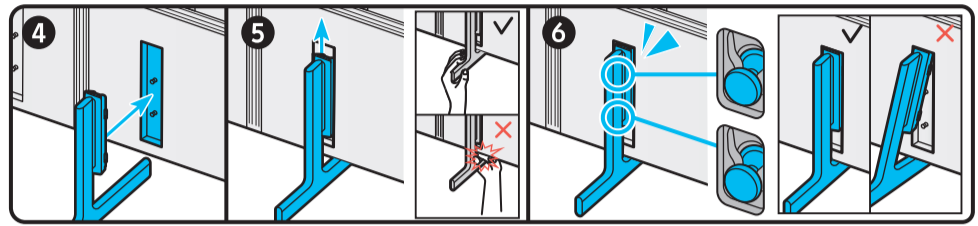

SAMSUNG

Unpacking and Installation Guide

Power Cable

Simple User Guide / Remote control guide / Regulatory Guide

Samsung Smart Remote

Scan this QR code with your smart phone to see helpful videos.

BN68-25157A-00

4

B

5

6

	A	B	C	D	E	F	G	H	I
75LS03HE	66.2 inches (1682.3 mm)	37.8 inches (960.4 mm)	1.2 inches (29.5 mm)	39.3 inches (998.6 mm)	40.3 inches (1023.6 mm)	12.6 inches (319.8 mm)	74.5 inches	65.7 lbs (29.8 kg)	66.8 lbs (30.3 kg)
85LS03HE	75.0 inches (1904.3 mm)	42.7 inches (1085.3 mm)	1.2 inches (29.5 mm)	44.5 inches (1129.5 mm)	45.5 inches (1154.5 mm)	14.5 inches (369.0 mm)	84.5 inches	90.4 lbs (41.0 kg)	92.2 lbs (41.8 kg)

	VESA A x B (mm)	C (mm)	D	E x 4	F (mm)	G (inches)	H (inches)	I (inches)
75LS03HE	400 x 400	13-15	C + ★	M8	1.25	10.3	25.2	11.7
85LS03HE	600 x 400	13-15	C + ★	M8	1.25	14.1	25.7	12.9

★: Wall-Mount Bracket