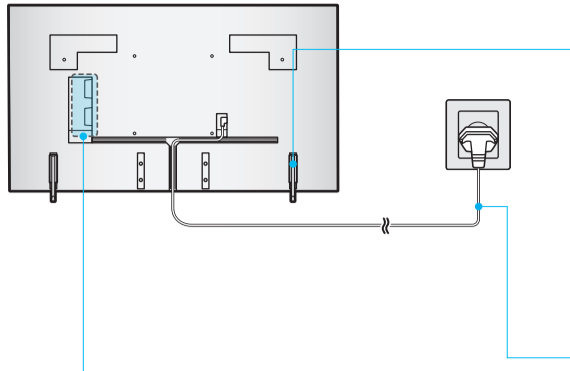

SAMSUNG

Unpacking and Installation Guide

Power Cable

Simple User Guide / Remote control guide / Regulatory Guide

Samsung Smart Remote

Scan this QR code with your smart phone to see helpful videos.

BN68-25157A-00

4

B

5

6

	A	B	C	D	E	F	G	H	I
75LS03HE	66.2 inches (1682.3 mm)	37.8 inches (960.4 mm)	1.2 inches (29.5 mm)	39.3 inches (998.6 mm)	40.3 inches (1023.6 mm)	12.6 inches (319.8 mm)	74.5 inches	65.7 lbs (29.8 kg)	66.8 lbs (30.3 kg)
85LS03HE	75.0 inches (1904.3 mm)	42.7 inches (1085.3 mm)	1.2 inches (29.5 mm)	44.5 inches (1129.5 mm)	45.5 inches (1154.5 mm)	14.5 inches (369.0 mm)	84.5 inches	90.4 lbs (41.0 kg)	92.2 lbs (41.8 kg)

	VESA A x B (mm)	C (mm)	D	E x 4	F (mm)	G (inches)	H (inches)	I (inches)
75LS03HE	400 x 400	13-15	C + ★	M8	1.25	10.3	25.2	11.7
85LS03HE	600 x 400	13-15	C + ★	M8	1.25	14.1	25.7	12.9

★: Wall-Mount Bracket