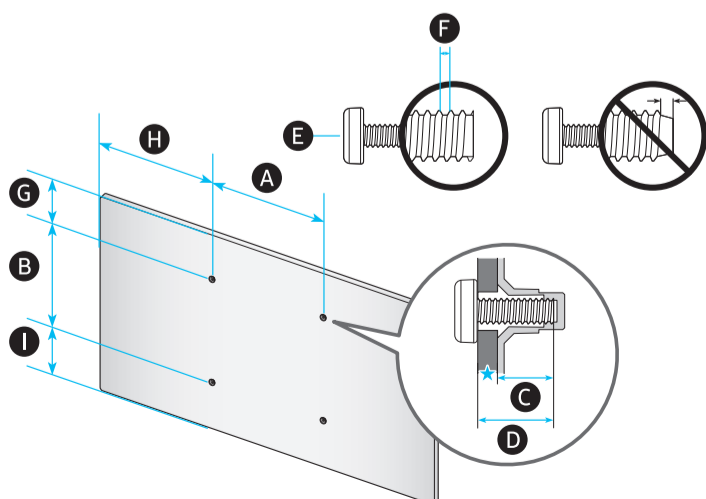

4

B

5

6

	A	B	C	D	E	F	G	H	I
75LS03HE	66.2 inches (1682.3 mm)	37.8 inches (960.4 mm)	1.2 inches (29.5 mm)	39.3 inches (998.6 mm)	40.3 inches (1023.6 mm)	12.6 inches (319.8 mm)	74.5 inches	65.7 lbs (29.8 kg)	66.8 lbs (30.3 kg)
85LS03HE	75.0 inches (1904.3 mm)	42.7 inches (1085.3 mm)	1.2 inches (29.5 mm)	44.5 inches (1129.5 mm)	45.5 inches (1154.5 mm)	14.5 inches (369.0 mm)	84.5 inches	90.4 lbs (41.0 kg)	92.2 lbs (41.8 kg)

	VESA A x B (mm)	C (mm)	D	E x 4	F (mm)	G (inches)	H (inches)	I (inches)
75LS03HE	400 x 400	13-15	C + ★	M8	1.25	10.3	25.2	11.7
85LS03HE	600 x 400	13-15	C + ★	M8	1.25	14.1	25.7	12.9

★: Wall-Mount Bracket