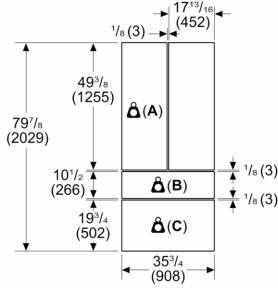

Accessory for cooling
TFL36IT100

Accessory for cooling
TFL36IT100

Measurements in inches (mm)

- A: Max. weight 141 lb (64 kg) per panel
- B: Max. weight 121 lb (55 kg) per panel
- C: Max. weight 66 lb (30 kg) per panel

Measurements in inches (mm)