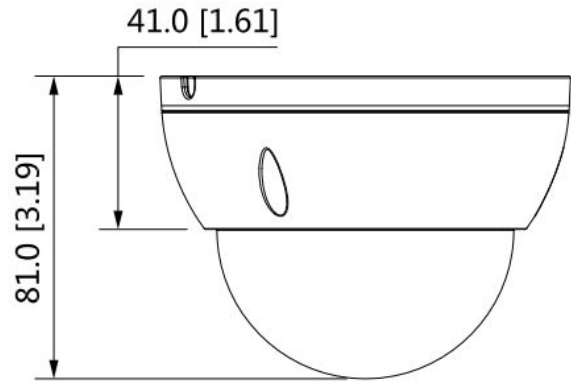

Environmental

Operating Conditions	-40°F to +140°F (-40°C to +60°C)/less than ≤ 95% RH
Storage Conditions	-40°F to +140°F (-40°C to +60°C)
Ingress Protection	IP67
Vandal Resistance	IK10

Construction

Casing	Metal
Dimensions	3.2" × Φ4.3" (81 mm × Φ109.9 mm)
Net Weight	0.7 lb (0.35 kg)
Gross Weight	1.1 lb (0.50 kg)

Accessories

Dimensions (mm/in)

MNT-JUNCTION-BOX-6

MNT-IPMINIDOME-WALL