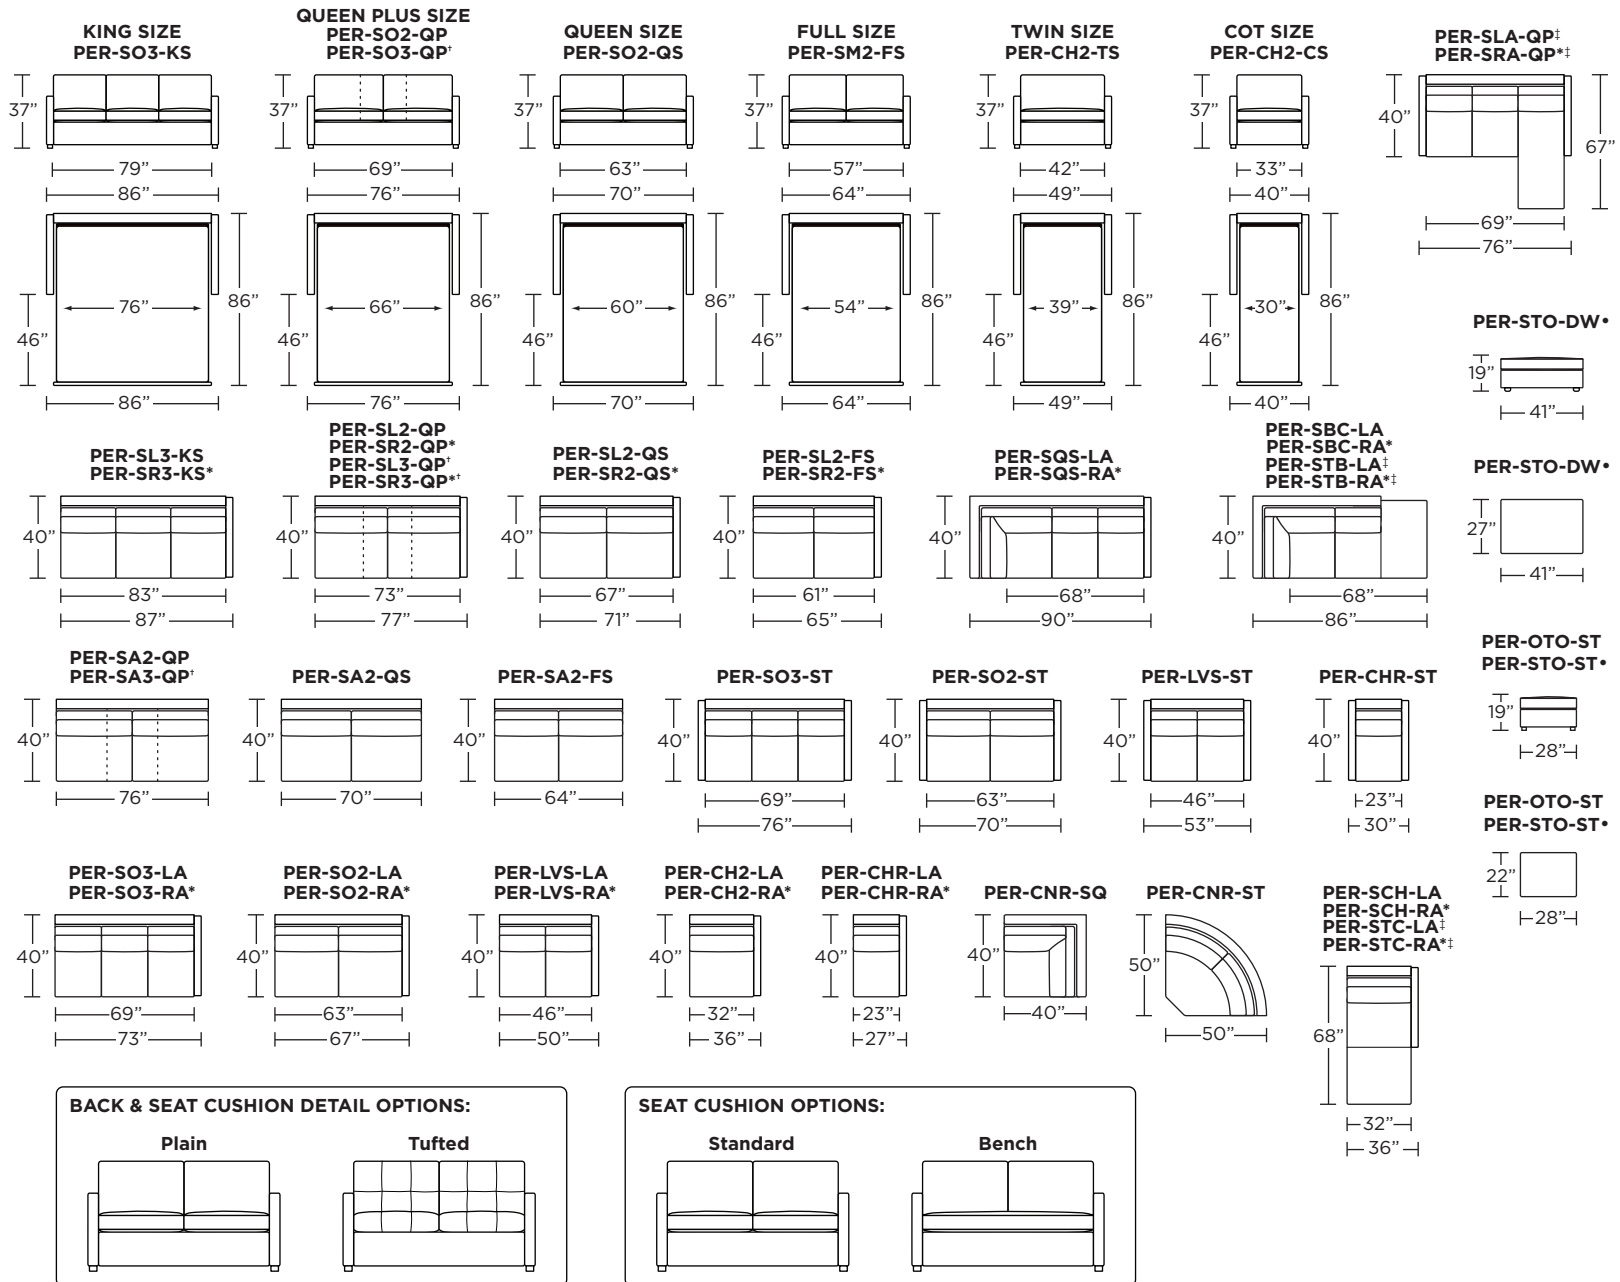

**Leg height is 2"**

Please use actual leather, fabric, Crypton®, Sunbrella® and Ultrasuede® swatches when specifying furniture as the colors shown may vary due to the printing process.

**Note:** Seat depth includes cushion overhang which may be up to 1"

\* Picture shows left arm seated. Please specify left or right arm seated when ordering.

All orders are in seated position.

† Dotted lines for Queen Plus sizes indicates the number of seats.

All dimensions are approximate and subject to change.

‡ Chaise lifts up to reveal hidden storage space. • Storage