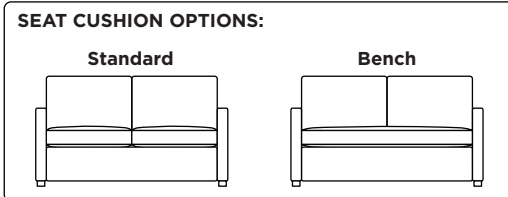

**Leg height is 2"**

Please use actual leather, fabric, Crypton®, Sunbrella® and Ultrasuede® swatches when specifying furniture as the colors shown may vary due to the printing process.

**Note:** Seat depth includes cushion overhang which may be up to 1"