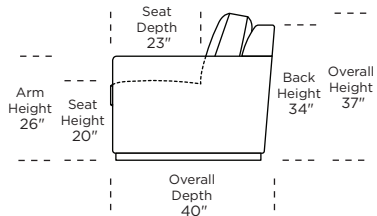

**Leg height is 2"**

Please use actual leather, fabric, Crypton®, Sunbrella® and Ultrasuede® swatches when specifying furniture as the colors shown may vary due to the printing process.

**Note:** Seat depth includes cushion overhang which may be up to 1"

\* Picture shows left arm seated. Please specify left or right arm seated when ordering.

All orders are in seated position.

† Dotted lines for Queen Plus sizes indicates the number of seats.

All dimensions are approximate and subject to change.