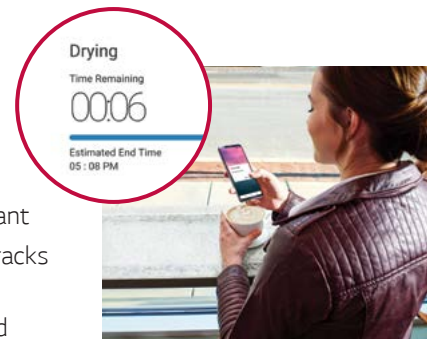

Smart Features

FINISH LAUNDRY WHILE YOU'RE ON THE GO

- No matter where you are, use the ThinQ® app to start the dryer, extend cycle time to avoid wrinkles and receive an alert when clothes are dry
- Go hands-free—select dryer features work with Alexa and the Google Assistant
- Never run out of dryer sheets again—Amazon Dash Replenishment Service tracks usage and automatically delivers dryer sheets right to your door
- Proactive Customer Care offers preventative maintenance tips and alerts and expedited repairs, for enhanced satisfaction plus improved product performance