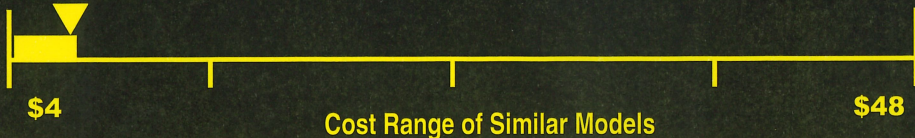

Compare **ONLY** to other labels with yellow numbers.

Labels with yellow numbers are based on the same test procedures

Estimated Yearly Energy Cost

(when used with an electric water heater)

\$7

50

kWh

Estimated Yearly Electricity Use