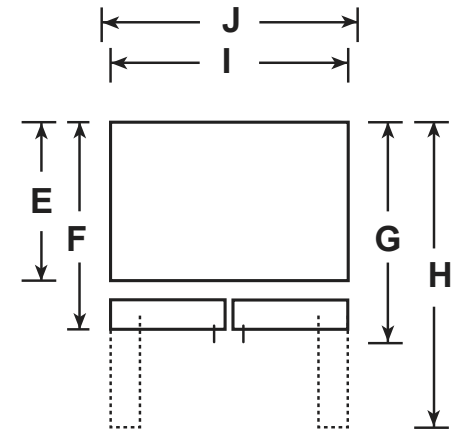

PAD28BYTFS

GE Profile™ Series ENERGY STAR® 28.4 Cu. Ft.
Quad-Door Refrigeration with Dual-Dispense AutoFill Pitcher

DIMENSIONS AND INSTALLATION INFORMATION (IN INCHES)

Overall Dimensions	A - Overall Height to top of door (in)	69 7/8
	B - Height to top of hinge cover (in)	69 3/4
	C - Height to top of case (in)	68 5/8
	D - Hinge Cover Depth from Case Flange (in)	6
	E - Case Depth without door (in)	29
	F - Case Depth without Door Handle (in)	34 1/4
	G - Overall Case Depth with Door Handle (in)	36 3/4
	H - Depth with FF Door open 90 deg (in)	48 3/8
	I - Case Width (in)	35 5/8
	J - Width with door open 90 deg including handle (in)	44 7/8
	K - Top endcap of FZ drawer to floor (in)	33 1/5

PAD28BYTFS

GE Profile™ Series ENERGY STAR® 28.4 Cu. Ft.
Quad-Door Refrigeration with Dual-Dispense AutoFill Pitcher

FEATURES AND BENEFITS

Total Capacity: 28.4 Cu. Ft.

FF Capacity: 16.5 Cu. Ft.

FZ Capacity: 5.95 Cu. Ft.