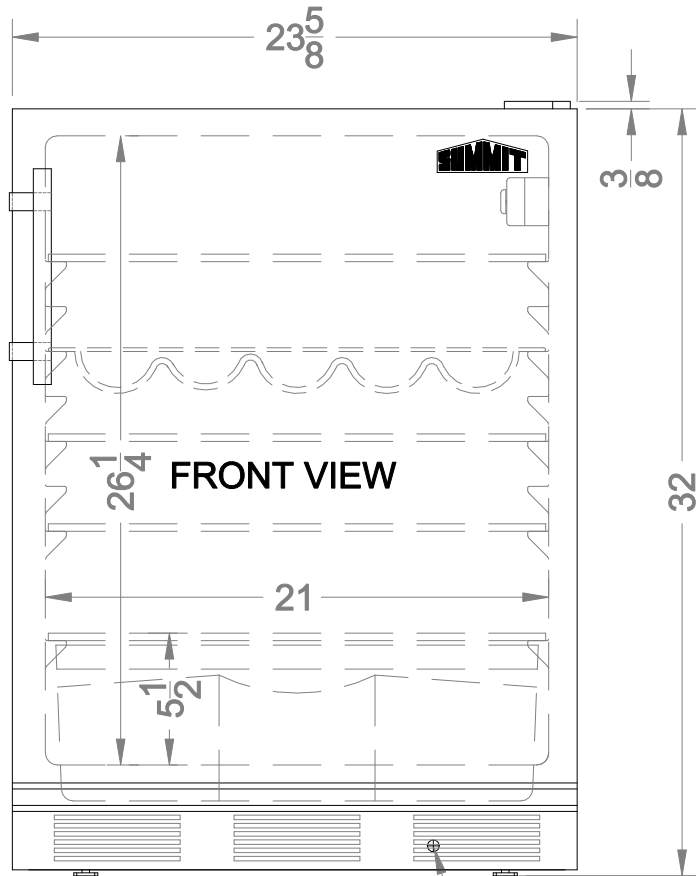

MODEL NO. FF61ADA
 FF63BADA
 FF61BIADA
 FF63BBIADA

TYPE:
 REFRIGERATOR

SUMMIT

FELIX STORCH, INC.
 www.summitappliance.com

718-893-3900

DATE: JAN./15/2015

ELEC. CORD