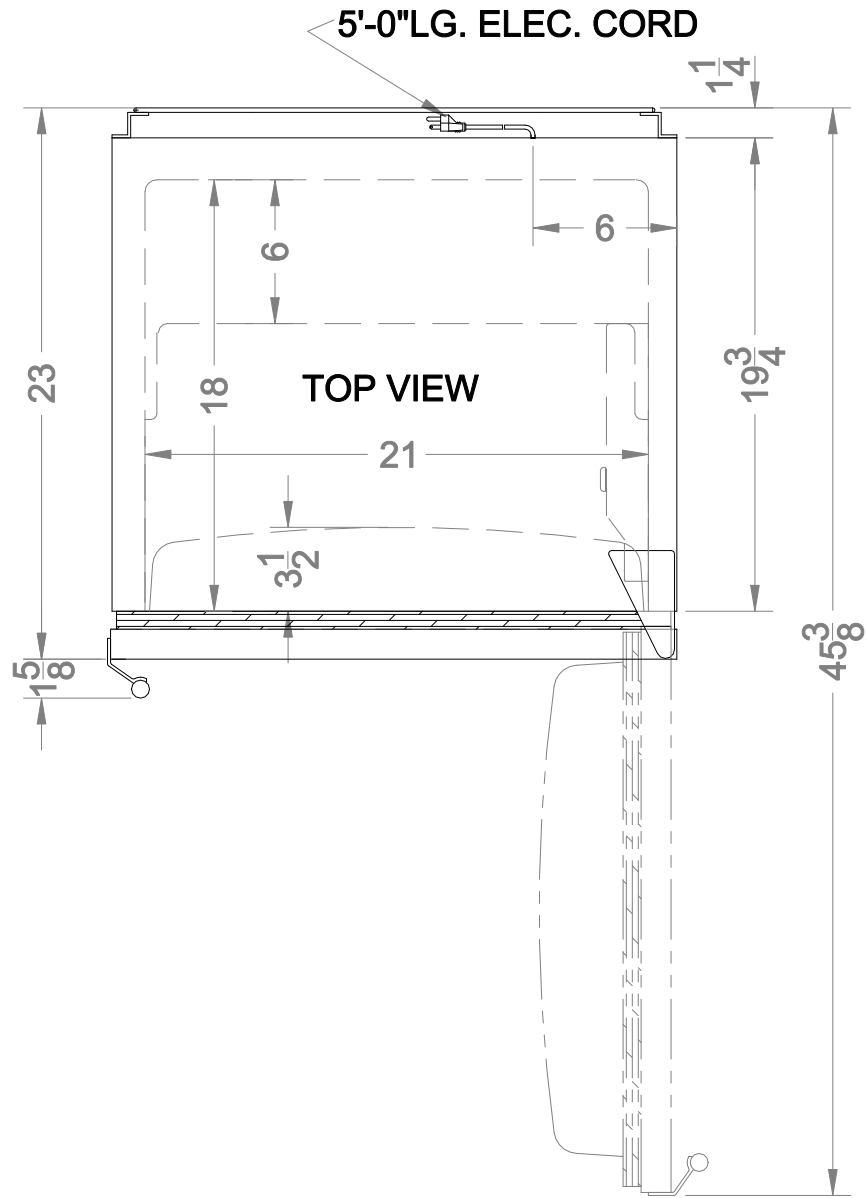

MODEL NO. FF61ADA
 FF63BADA
 FF61BIADA
 FF63BBIADA

TYPE:
 REFRIGERATOR

SUMMIT

FELIX STORCH, INC.
 www.summitappliance.com

718-893-3900

DATE: JAN./15/2015

ELEC. CORD