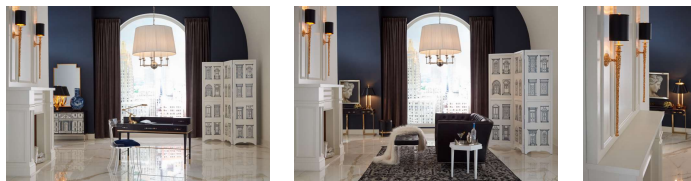

WILDWOOD CHELSEA HOUSE

67271 • Stiletto Wall Sconce

46h x 5w x 5d
Aluminum
Gold

Gold painted sconce in a sculpted design, black shade with metallic gold lining 6.5"-6.5"-9 shade size