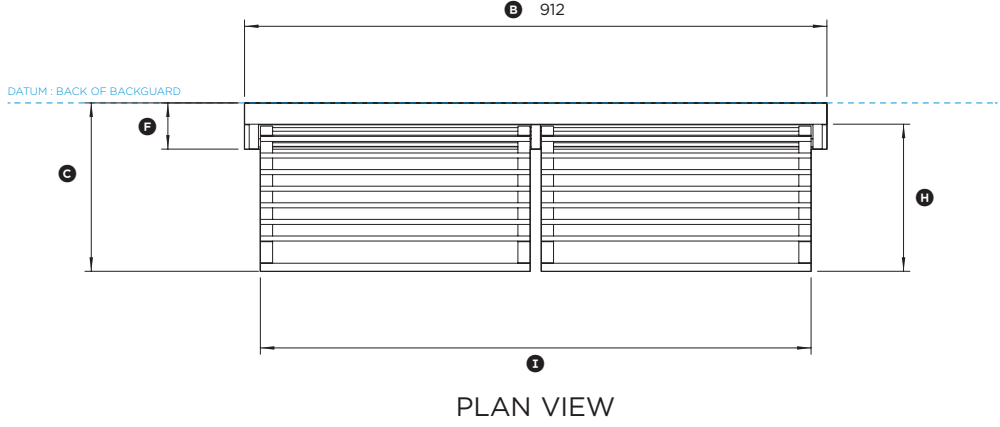

FISHER & PAYKEL

DATA SHEET 36" Professional Range Backguard with Angled Vent Trim

Model no:

BGRV2-3036H

(refer page 2 for metric measurements)

Product Dimensions	in
Ⓐ Overall height of backguard with angled vent trim	30"
Ⓑ Overall width of backguard	35 7/8"
Ⓒ Overall depth of backguard and racks	10 3/8"
Ⓓ Height of backguard	26 1/2"
Ⓔ Height of angled vent trim	3 1/2"
Ⓕ Depth of angled vent trim	2 7/8"
Ⓖ Depth of backguard	1 5/16"
Ⓗ Depth of racks	9 1/16"
Ⓘ Width of racks	33 15/16"
Ⓚ Distance from top of backguard to top of racks	5 3/8"
Ⓛ Distance from bottom of angled vent trim to bottom of racks	18 7/8"

NOTE: Angled vent trim supplied with BGRV2-3036H.
Remove flat vent trim and replace with angled vent trim.

INDICATES PRODUCT DATUM -----

DATE: 08.02.2018

IMPORTANT NOTE: Throughout this guide, dimensions may vary by ±2mm (3/32"). Please read the installation manual for detailed information on installing the product. For full installation instructions & specifications visit fisherpaykel.com

FISHER & PAYKEL

DATA SHEET 36" Professional Range Backguard with Angled Vent Trim

Model no:
BGRV2-3036H
(refer page 1 for imperial measurements)

Product Dimensions	mm
Ⓐ Overall height of backguard with angled vent trim	763
Ⓑ Overall width of backguard	911
Ⓒ Overall depth of backguard and racks	264
Ⓓ Height of backguard	673
Ⓔ Height of angled vent trim	90
Ⓕ Depth of angled vent trim	72
Ⓖ Depth of backguard	33
Ⓗ Depth of racks	230
Ⓘ Width of racks	862
Ⓚ Distance from top of backguard to top of racks	136
Ⓛ Distance from bottom of angled vent trim to bottom of racks	480