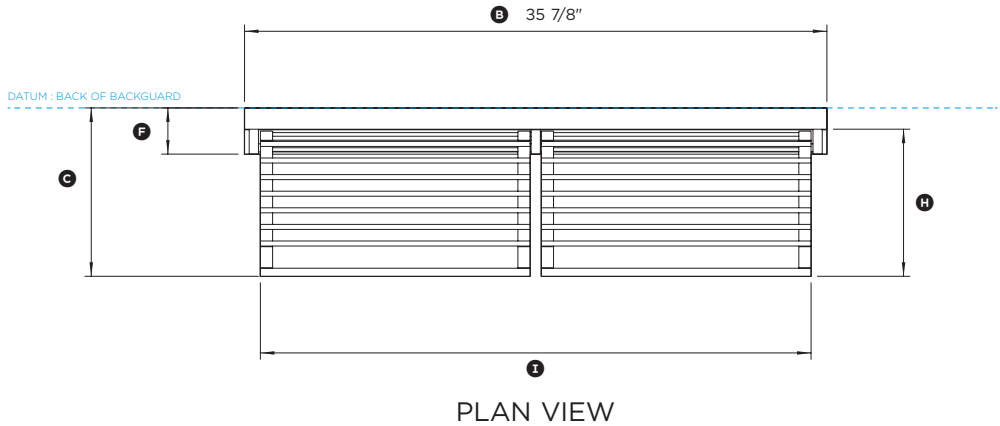

FISHER & PAYKEL

DATA SHEET 36" Professional Range Backguard with Angled Vent Trim

Model no:

BGRV2-3036H

(refer page 2 for metric measurements)

Product Dimensions	in
Ⓐ Overall height of backguard with angled vent trim	30"
Ⓑ Overall width of backguard	35 7/8"
Ⓒ Overall depth of backguard and racks	10 3/8"
Ⓓ Height of backguard	26 1/2"
Ⓔ Height of angled vent trim	3 1/2"
Ⓕ Depth of angled vent trim	2 7/8"
Ⓖ Depth of backguard	1 5/16"
Ⓗ Depth of racks	9 1/16"
Ⓘ Width of racks	33 15/16"
Ⓚ Distance from top of backguard to top of racks	5 3/8"
Ⓛ Distance from bottom of angled vent trim to bottom of racks	18 7/8"

NOTE: Angled vent trim supplied with BGRV2-3036H.
Remove flat vent trim and replace with angled vent trim.

INDICATES PRODUCT DATUM -----

DATE: 08.02.2018

IMPORTANT NOTE: Throughout this guide, dimensions may vary by ±2mm (3/32"). Please read the installation manual for detailed information on installing the product. For full installation instructions & specifications visit fisherpaykel.com

FISHER & PAYKEL

DATA SHEET 36" Professional Range Backguard with Angled Vent Trim

Model no:
BGRV2-3036H
(refer page 1 for imperial measurements)

Product Dimensions	mm
Ⓐ Overall height of backguard with angled vent trim	763
Ⓑ Overall width of backguard	911
Ⓒ Overall depth of backguard and racks	264
Ⓓ Height of backguard	673
Ⓔ Height of angled vent trim	90
Ⓕ Depth of angled vent trim	72
Ⓖ Depth of backguard	33
Ⓗ Depth of racks	230
Ⓘ Width of racks	862
Ⓚ Distance from top of backguard to top of racks	136
Ⓛ Distance from bottom of angled vent trim to bottom of racks	480