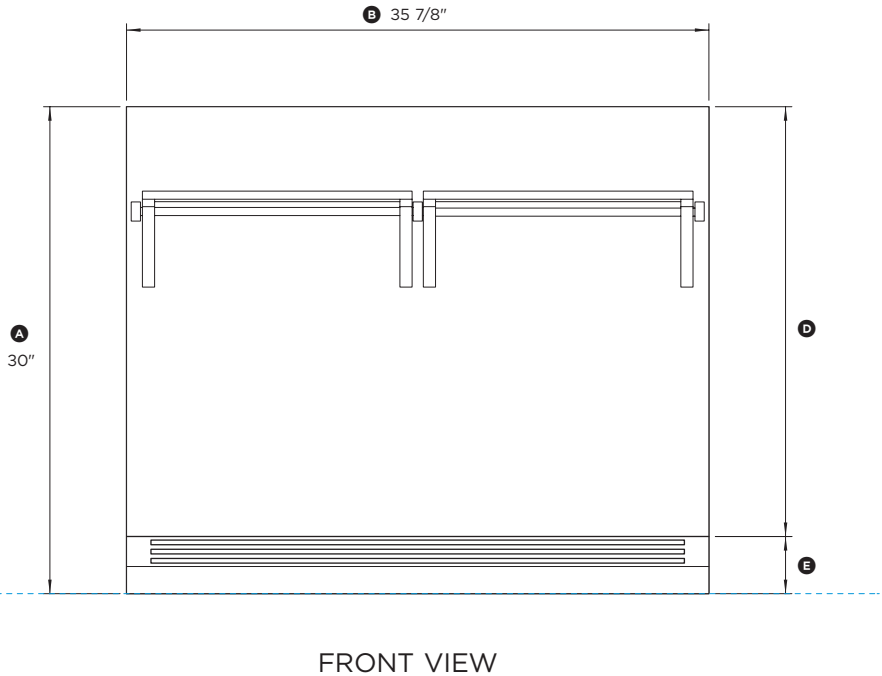

FISHER & PAYKEL

DATA SHEET 36" Professional Range Backguard with Angled Vent Trim

Model no:

BGRV2-3036H

(refer page 2 for metric measurements)

Product Dimensions	in
Ⓐ Overall height of backguard with angled vent trim	30"
Ⓑ Overall width of backguard	35 7/8"
Ⓒ Overall depth of backguard and racks	10 3/8"
Ⓓ Height of backguard	26 1/2"
Ⓔ Height of angled vent trim	3 1/2"
Ⓕ Depth of angled vent trim	2 7/8"
Ⓖ Depth of backguard	1 5/16"
Ⓗ Depth of racks	9 1/16"
Ⓘ Width of racks	33 15/16"
Ⓚ Distance from top of backguard to top of racks	5 3/8"
Ⓛ Distance from bottom of angled vent trim to bottom of racks	18 7/8"

NOTE: Angled vent trim supplied with BGRV2-3036H.
Remove flat vent trim and replace with angled vent trim.

INDICATES PRODUCT DATUM -----

DATE: 08.02.2018

IMPORTANT NOTE: Throughout this guide, dimensions may vary by ±2mm (3/32"). Please read the installation manual for detailed information on installing the product. For full installation instructions & specifications visit fisherpaykel.com

FISHER & PAYKEL

DATA SHEET 36" Professional Range Backguard with Angled Vent Trim

Model no:
BGRV2-3036H
(refer page 1 for imperial measurements)

Product Dimensions	mm
Ⓐ Overall height of backguard with angled vent trim	763
Ⓑ Overall width of backguard	911
Ⓒ Overall depth of backguard and racks	264
Ⓓ Height of backguard	673
Ⓔ Height of angled vent trim	90
Ⓕ Depth of angled vent trim	72
Ⓖ Depth of backguard	33
Ⓗ Depth of racks	230
Ⓘ Width of racks	862
Ⓚ Distance from top of backguard to top of racks	136
Ⓛ Distance from bottom of angled vent trim to bottom of racks	480