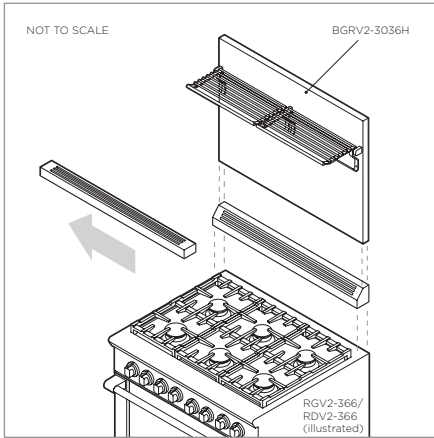

FISHER & PAYKEL

DATA SHEET 36" Professional Range Backguard with Angled Vent Trim

Model no:

BGRV2-3036H

(refer page 2 for metric measurements)

Product Dimensions	in
Ⓐ Overall height of backguard with angled vent trim	30"
Ⓑ Overall width of backguard	35 7/8"
Ⓒ Overall depth of backguard and racks	10 3/8"
Ⓓ Height of backguard	26 1/2"
Ⓔ Height of angled vent trim	3 1/2"
Ⓕ Depth of angled vent trim	2 7/8"
Ⓖ Depth of backguard	1 5/16"
Ⓗ Depth of racks	9 1/16"
Ⓘ Width of racks	33 15/16"
Ⓚ Distance from top of backguard to top of racks	5 3/8"
Ⓛ Distance from bottom of angled vent trim to bottom of racks	18 7/8"

NOTE: Angled vent trim supplied with BGRV2-3036H.
Remove flat vent trim and replace with angled vent trim.

INDICATES PRODUCT DATUM -----

DATE: 08.02.2018

IMPORTANT NOTE: Throughout this guide, dimensions may vary by ±2mm (3/32"). Please read the installation manual for detailed information on installing the product. For full installation instructions & specifications visit fisherpaykel.com

FISHER & PAYKEL

DATA SHEET 36" Professional Range Backguard with Angled Vent Trim

Model no:
BGRV2-3036H
(refer page 1 for imperial measurements)

Product Dimensions	mm
Ⓐ Overall height of backguard with angled vent trim	763
Ⓑ Overall width of backguard	911
Ⓒ Overall depth of backguard and racks	264
Ⓓ Height of backguard	673
Ⓔ Height of angled vent trim	90
Ⓕ Depth of angled vent trim	72
Ⓖ Depth of backguard	33
Ⓗ Depth of racks	230
Ⓘ Width of racks	862
Ⓚ Distance from top of backguard to top of racks	136
Ⓛ Distance from bottom of angled vent trim to bottom of racks	480