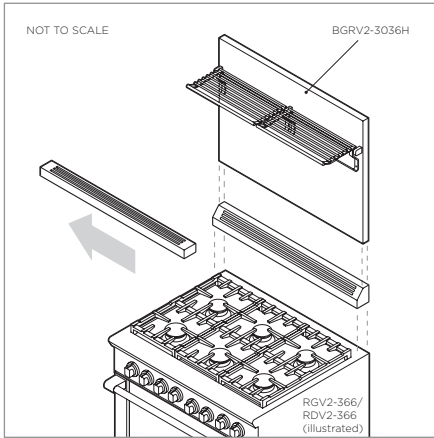

FISHER & PAYKEL

DATA SHEET 36" Professional Range Backguard with Angled Vent Trim

Model no:

BGRV2-3036H

(refer page 2 for metric measurements)

Product Dimensions	in
Ⓐ Overall height of backguard with angled vent trim	30"
Ⓑ Overall width of backguard	35 7/8"
Ⓒ Overall depth of backguard and racks	10 3/8"
Ⓓ Height of backguard	26 1/2"
Ⓔ Height of angled vent trim	3 1/2"
Ⓕ Depth of angled vent trim	2 7/8"
Ⓖ Depth of backguard	1 5/16"
Ⓗ Depth of racks	9 1/16"
Ⓘ Width of racks	33 15/16"
Ⓚ Distance from top of backguard to top of racks	5 3/8"
Ⓛ Distance from bottom of angled vent trim to bottom of racks	18 7/8"

NOTE: Angled vent trim supplied with BGRV2-3036H.
Remove flat vent trim and replace with angled vent trim.

INDICATES PRODUCT DATUM -----

DATE: 08.02.2018

IMPORTANT NOTE: Throughout this guide, dimensions may vary by ±2mm (3/32"). Please read the installation manual for detailed information on installing the product. For full installation instructions & specifications visit fisherpaykel.com

FISHER & PAYKEL

DATA SHEET 36" Professional Range Backguard with Angled Vent Trim

Model no:
BGRV2-3036H
(refer page 1 for imperial measurements)

Product Dimensions	mm
Ⓐ Overall height of backguard with angled vent trim	763
Ⓑ Overall width of backguard	911
Ⓒ Overall depth of backguard and racks	264
Ⓓ Height of backguard	673
Ⓔ Height of angled vent trim	90
Ⓕ Depth of angled vent trim	72
Ⓖ Depth of backguard	33
Ⓗ Depth of racks	230
Ⓘ Width of racks	862
Ⓚ Distance from top of backguard to top of racks	136
Ⓛ Distance from bottom of angled vent trim to bottom of racks	480