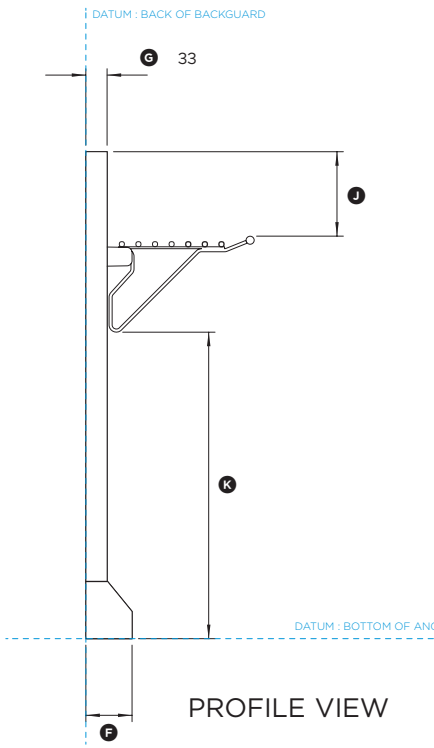

FISHER & PAYKEL

DATA SHEET 36" Professional Range Backguard with Angled Vent Trim

Model no:

BGRV2-3036H

(refer page 2 for metric measurements)

Product Dimensions	in
Ⓐ Overall height of backguard with angled vent trim	30"
Ⓑ Overall width of backguard	35 7/8"
Ⓒ Overall depth of backguard and racks	10 3/8"
Ⓓ Height of backguard	26 1/2"
Ⓔ Height of angled vent trim	3 1/2"
Ⓕ Depth of angled vent trim	2 7/8"
Ⓖ Depth of backguard	1 5/16"
Ⓗ Depth of racks	9 1/16"
Ⓘ Width of racks	33 15/16"
Ⓚ Distance from top of backguard to top of racks	5 3/8"
Ⓛ Distance from bottom of angled vent trim to bottom of racks	18 7/8"

NOTE: Angled vent trim supplied with BGRV2-3036H.
Remove flat vent trim and replace with angled vent trim.

INDICATES PRODUCT DATUM -----

DATE: 08.02.2018

IMPORTANT NOTE: Throughout this guide, dimensions may vary by ±2mm (3/32"). Please read the installation manual for detailed information on installing the product. For full installation instructions & specifications visit fisherpaykel.com

FISHER & PAYKEL

DATA SHEET 36" Professional Range Backguard with Angled Vent Trim

Model no:
BGRV2-3036H
(refer page 1 for imperial measurements)

Product Dimensions	mm
Ⓐ Overall height of backguard with angled vent trim	763
Ⓑ Overall width of backguard	911
Ⓒ Overall depth of backguard and racks	264
Ⓓ Height of backguard	673
Ⓔ Height of angled vent trim	90
Ⓕ Depth of angled vent trim	72
Ⓖ Depth of backguard	33
Ⓗ Depth of racks	230
Ⓘ Width of racks	862
Ⓚ Distance from top of backguard to top of racks	136
Ⓛ Distance from bottom of angled vent trim to bottom of racks	480