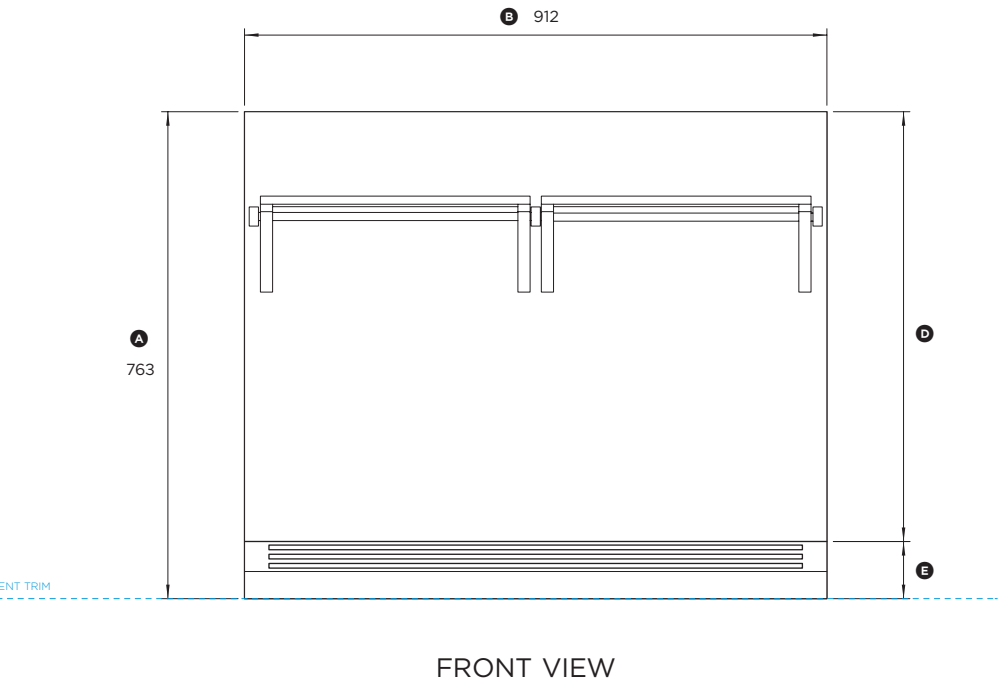

FISHER & PAYKEL

DATA SHEET 36" Professional Range Backguard with Angled Vent Trim

Model no:

BGRV2-3036H

(refer page 2 for metric measurements)

Product Dimensions	in
Ⓐ Overall height of backguard with angled vent trim	30"
Ⓑ Overall width of backguard	35 7/8"
Ⓒ Overall depth of backguard and racks	10 3/8"
Ⓓ Height of backguard	26 1/2"
Ⓔ Height of angled vent trim	3 1/2"
Ⓕ Depth of angled vent trim	2 7/8"
Ⓖ Depth of backguard	1 5/16"
Ⓗ Depth of racks	9 1/16"
Ⓘ Width of racks	33 15/16"
Ⓚ Distance from top of backguard to top of racks	5 3/8"
Ⓛ Distance from bottom of angled vent trim to bottom of racks	18 7/8"

NOTE: Angled vent trim supplied with BGRV2-3036H.
Remove flat vent trim and replace with angled vent trim.

INDICATES PRODUCT DATUM -----

DATE: 08.02.2018

IMPORTANT NOTE: Throughout this guide, dimensions may vary by ±2mm (3/32"). Please read the installation manual for detailed information on installing the product. For full installation instructions & specifications visit fisherpaykel.com

FISHER & PAYKEL

DATA SHEET 36" Professional Range Backguard with Angled Vent Trim

Model no:
BGRV2-3036H
(refer page 1 for imperial measurements)

Product Dimensions	mm
Ⓐ Overall height of backguard with angled vent trim	763
Ⓑ Overall width of backguard	911
Ⓒ Overall depth of backguard and racks	264
Ⓓ Height of backguard	673
Ⓔ Height of angled vent trim	90
Ⓕ Depth of angled vent trim	72
Ⓖ Depth of backguard	33
Ⓗ Depth of racks	230
Ⓘ Width of racks	862
Ⓚ Distance from top of backguard to top of racks	136
Ⓛ Distance from bottom of angled vent trim to bottom of racks	480