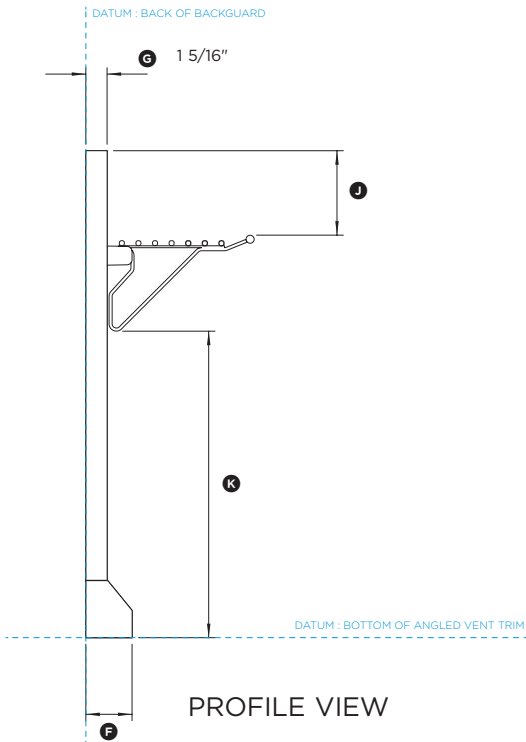

FISHER & PAYKEL

DATA SHEET 36" Professional Range Backguard with Angled Vent Trim

Model no:

BGRV2-3036H

(refer page 2 for metric measurements)

Product Dimensions	in
Ⓐ Overall height of backguard with angled vent trim	30"
Ⓑ Overall width of backguard	35 7/8"
Ⓒ Overall depth of backguard and racks	10 3/8"
Ⓓ Height of backguard	26 1/2"
Ⓔ Height of angled vent trim	3 1/2"
Ⓕ Depth of angled vent trim	2 7/8"
Ⓖ Depth of backguard	1 5/16"
Ⓗ Depth of racks	9 1/16"
Ⓘ Width of racks	33 15/16"
Ⓚ Distance from top of backguard to top of racks	5 3/8"
Ⓛ Distance from bottom of angled vent trim to bottom of racks	18 7/8"

NOTE: Angled vent trim supplied with BGRV2-3036H.
Remove flat vent trim and replace with angled vent trim.

INDICATES PRODUCT DATUM -----

DATE: 08.02.2018

IMPORTANT NOTE: Throughout this guide, dimensions may vary by ±2mm (3/32"). Please read the installation manual for detailed information on installing the product. For full installation instructions & specifications visit fisherpaykel.com

FISHER & PAYKEL

DATA SHEET 36" Professional Range Backguard with Angled Vent Trim

Model no:
BGRV2-3036H
(refer page 1 for imperial measurements)

Product Dimensions	mm
Ⓐ Overall height of backguard with angled vent trim	763
Ⓑ Overall width of backguard	911
Ⓒ Overall depth of backguard and racks	264
Ⓓ Height of backguard	673
Ⓔ Height of angled vent trim	90
Ⓕ Depth of angled vent trim	72
Ⓖ Depth of backguard	33
Ⓗ Depth of racks	230
Ⓘ Width of racks	862
Ⓚ Distance from top of backguard to top of racks	136
Ⓛ Distance from bottom of angled vent trim to bottom of racks	480