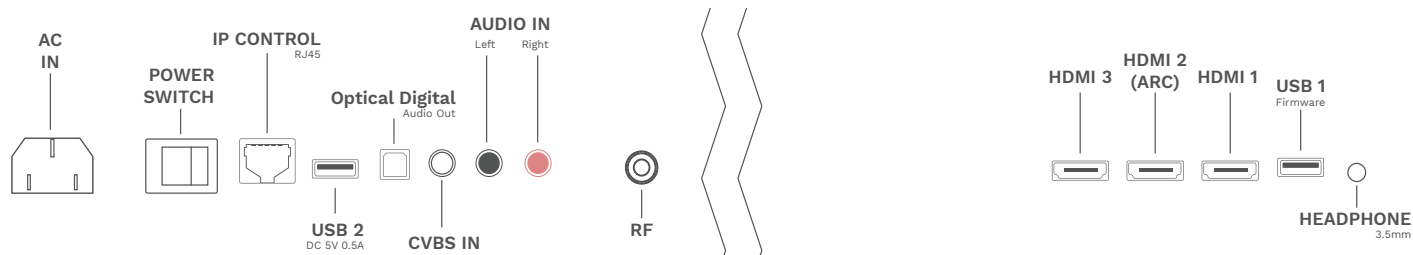

TV Mirrors

TELEVISION INPUTS AND OUTPUTS

Layout varies depending on TV size

43 INCH 4K UHD
Model: SLW-43A-SEURA

55 INCH 4K UHD
Model: SLW-55A-SEURA

CUSTOMIZATION		Mirror size, mirror shape, holes, TV screen placement, lighting, matching mirrors	
CUSTOM FUNCTIONALITY OPTIONS		Fingerprint protection**, safety mirror backing	
MAXIMUM MIRROR SIZE		Up to 68" diameter	
VIDEO	DISPLAY RESOLUTION	4K UHD 3840 x 2160	
	ASPECT RATIO	16:9	
	CONTRAST RATIO	2000:1	
	REFRESH RATE	60Hz	
	VIEWING ANGLE	178° Horizontal/Vertical	
	RESPONSE TIME	8ms	
	HDMI	HDMI 2.1 (x1 Arc), HDMI 2.0 (x2)	
	COMPOSITE (AV)	1x AV Composite - CVBS	
	USB	2x USB type A, version 2.0 @ 0.5A.	
	DOLBY DIGITAL SUPPORT	No - Dolby Audio Downmixing	
	HDR	HDR / HDR10 / HLG	
	TUNER	ATSC / NTSC 2.0	
AUDIO	OPTICAL DIGITAL OUT	Yes	
	BLUETOOTH	Yes (Sound Pairing)	
	LINE OUT	1 unpowered (3.5mm Headphone Jack)	
	SPEAKER OUTPUT	Internal Amplifier, 2x10W RMS	
	INTERNAL SPEAKERS	2x Built In Speakers	
INSTALLATION	STANDARD MIRROR SIZE (NO FRAME)	51" diameter	63" diameter
	STANDARD TV MIRROR WEIGHT	71.5 lbs.	115.7 lbs.
	VESA PATTERN	200 x 200mm	400 x 400mm
	OFF WALL DEPTH*	2.8"	
	RECESSED MOUNT WALL OPENING SIZE	40.5" w x 25" h	51.9" w x 31.88" h
	RECESSED MOUNT VENT GAP	1/4"	
	LIFT-OFF GAP	3/4"	
OTHER	SMART UI	Web Os	
	POWER CONSUMPTION, DISPLAY	138 watts / 1.26a @ 120v	210 watts / 1.91a @ 120v
	IP	Yes	
	IR PORT	No	
	AUXILIARY POWER PASS-THROUGH	100VAC-240VAC 5ft Removable 3-Prong Power Cord	
	CERTIFICATIONS AND COMPLIANCE	FCC, CEC	
	REMOTE	Séura Smart Remote Control (Not Waterproof)	
	WARRANTY	TV Mirrors with respect to Séura's labor, glass, structure, and assembly for three (3) years; electrical and LED light strips for five (5) years; TV including remote and power supply for two (2) years; mirror technology with respect to Séura's labor and parts including night lights, defoggers, and dimmers are covered for three (3) years.	