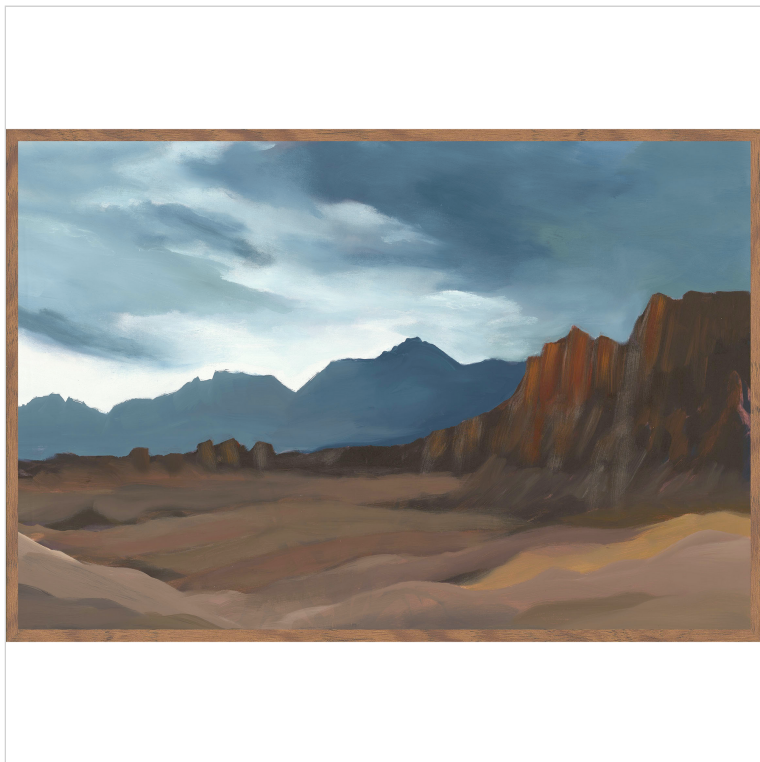

SKU: 560077312060WNS

DESERT PAINTING BY BUDDY WHITLOCK

DETAILS

Materials: Acrylic, Poly Fiber Frame

Individual Product Dimensions: 20.00W x 2.00D x 60.00H

SHIPPING

Total Boxes: N.A.

Product Cubic Feet: 5.33