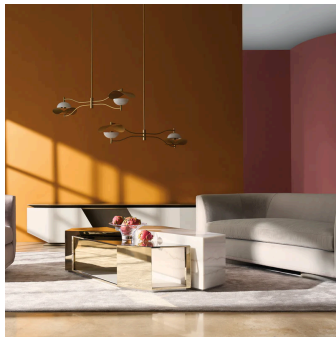

Alpha

Caracole

A nod to the streamlined style of a mid century candlestick, this spot table is well-scaled for conversation nooks or larger spaces designed for entertaining. A clear glass top adds to its light and reflective aesthetic, contrasted by a sculptural metal frame with a decorative stone bead and sturdy base in a Whisper of Gold. Pair with our Beta and Gamma accent tables to create composition, or style solo for ease of use and convenience

SKU: CLA-023-422

Dimensions in Inches: 16W × 16D × 26H

Dimensions in CM: 40.64W × 40.64D × 66.04H

Features:

- Clear 12mm glass top.
- Metal base in Whisper of Gold with decorative stone marbles.

Title:

IMAGE
COMING
SOON