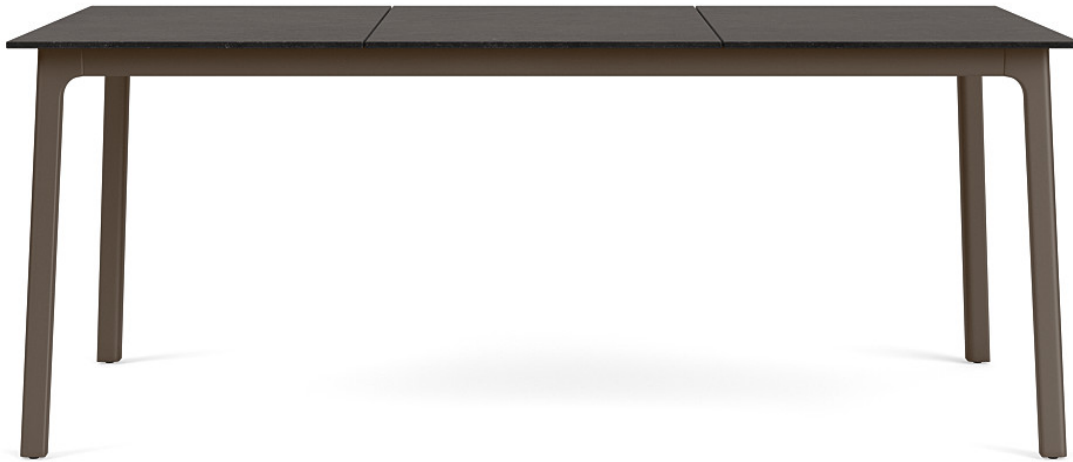

ADAPT 36" X 72" RECTANGLE DINING TABLE

Model: 5631-3672
Collection: Not Applicable
Designer: Brown Jordan

BROWN JORDAN

Specifications

Height (in)	28.75
Leg Spacing (in)	65.25
Depth (in)	72
Width (in)	36

Material Options

Stone

Fossil

Named for their universal design philosophy, the Adapt Tables collection offers a transitional design aesthetic with smooth flowing lines and statement tabletop details. The flawless design of the 36"x72" Rectangle Dining Table easily matches with a variety of chair styles and is customizable for any size space.