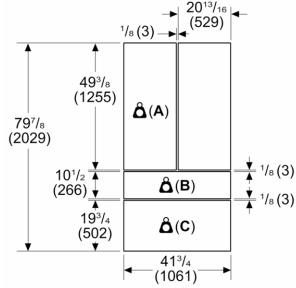

Accessory for cooling
TFL42IT100

**Accessory for cooling
TFL42IT100**

Measurements in inches (mm)

- A: Max. weight 125 lb (57 kg) per panel
- B: Max. weight 97 lb (44 kg) per panel
- C: Max. weight 44 lb (20 kg) per panel

Measurements in inches (mm)