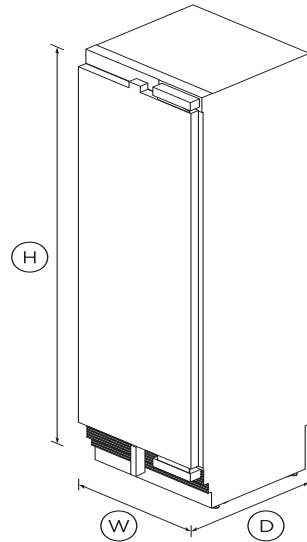

Integrated Column Refrigerator, 24", Water

Series 9 | integrated

Panel Ready | Left hinge

Install it separately or pair with another Column for seamless integration – this model is left hinge with stainless steel interior.

DIMENSIONS

Height	84 "
Width	23 ³ / ₄ "
Depth	24 "

FEATURES & BENEFITS

Variable temperature zones

Create the perfect climate by storing food at their optimal temperature. Change a compartment to Fridge, Pantry or Chill.