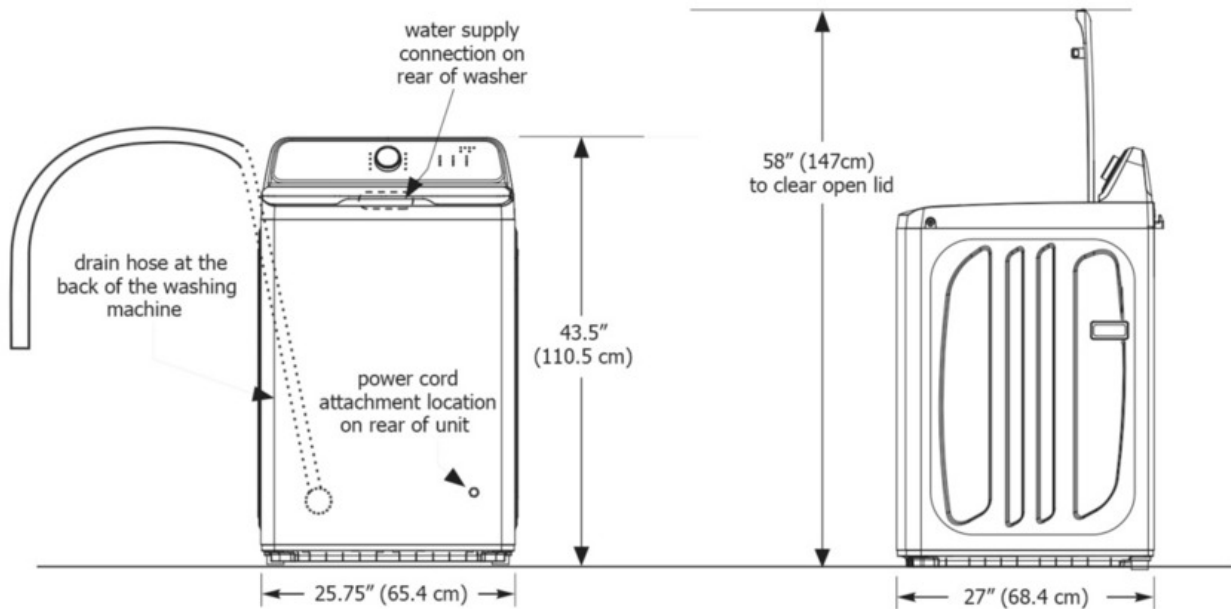

Installation Diagram

Clearance requirements

▶ IMPORTANT

DO NOT INSTALL YOUR WASHER:

- 1 In an area exposed to dripping water or outside weather conditions. The ambient temperature should never be below 60° F (15.6° C) to maximize detergent effectiveness.
- 2 In an area (garage or garage-type building) where gasoline or other flammables (including automobiles) are kept or stored.
- 3 On carpet. Floor **MUST** be solid with a maximum slope of 1 inch (2.5 cm). To minimize vibration or movement, reinforcement of the floor may be necessary.

MINIMUM INSTALLATION CLEARANCES - Inches (cm)				
	SIDES	REAR	TOP	FRONT
Alcove	1" (2.5 cm)	6" (15.2 cm)	24" (61 cm)	n/a
Closet	1" (2.5 cm)	6" (15.2 cm)	24" (61 cm)	2" (5.1 cm)

Washer Dimensions

¹Drain hose length on washer approximately 66.93 inches (170 cm).