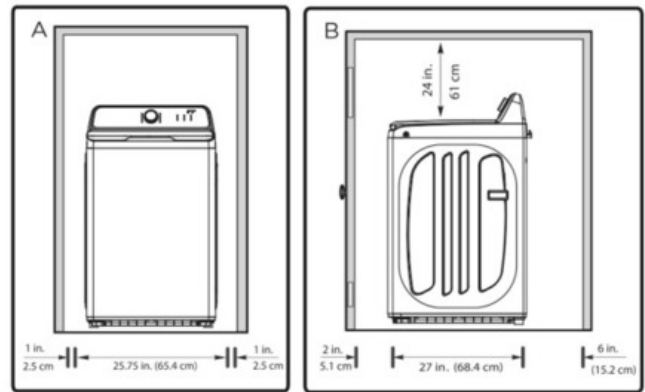

4.7 Cu. Ft. I.E.C Top Load Washer

Top Load Washer

Available Products: FLVW7000AW

Available Colors: White

Version: 04/25

Product Specifications

Washer		Washer Cycles	
Agitator	Yes	Cycle Count	8
Drum Material	Stainless Steel	Bulky	Yes
Maximum Spin Speed	710 RPM	Clean Washer	Yes
Water Level Adjustment	Yes	Delicates	Yes
Washer Options		Fast Wash	Yes
Chime	Yes	Heavy	Yes
Extended Spin	Yes	Normal	Yes
Extra Rinse	Yes	Rinse and Spin	Yes
Fabric Softener	Yes	Whites	Yes
Temperature Settings		Soil Levels	
Cold	Yes	Light	Yes
Tap Cold	Yes	Normal	Yes
Warm	Yes	Heavy	Yes
Hot	Yes	Extra Heavy	Yes
Dispenser		Controls	
Bleach Dispenser	Yes	Child Lock	Yes
Detergent Dispenser	Yes	Cycle Status Lights	Yes
Fabric Softener Dispenser	Yes	Pause Function	Yes
Dimensions and Volume		Power On/Off	Yes
Height	43 1/2"	Start	Yes
Height With Lid 90° Open	58"	Electrical Specifications	
Width	25 3/4"	Minimum Circuit Required	10 Amps
Depth	27"	Voltage Rating	120 V
Washer Drum Capacity I.E.C.	4.7 Cu. Ft.	General Specifications	
Energy Data		Chime On / Chime Off	Yes
Integrated Modified Energy Factor	1.57	Leveling Legs	Yes
Integrated Water Factor	6.5	Prop 65 Label	Yes
kWh/year	120 kWh	Warranty - Labor	1 Year
Water Usage/Year	7862 Gallons	Warranty - Parts	1 Year
Safety Certifications and Approvals			
UL Listed	Yes		

MINIMUM INSTALLATION CLEARANCES - Inches (cm)				
	SIDES	REAR	TOP	FRONT
Alcove	1" (2.5 cm)	6" (15.2 cm)	24" (61 cm)	n/a
Closet	1" (2.5 cm)	6" (15.2 cm)	24" (61 cm)	2" (5.1 cm)

Washer Dimensions

¹Drain hose length on washer approximately 66.93 inches (170 cm).