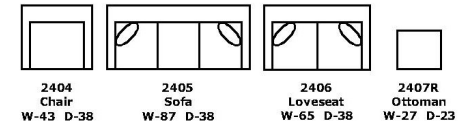

2400 SERIES

MALIBU

We do our best to provide the most accurate dimensions. However, as with all handcrafted products, dimensions are approximate.

2400: Available in fabric types: 1, *6, 11, 14;
 Chair, Ottoman, and Storage Ottomans also type 22;
 *Type 6 is not available on -59P /-60P

AVAILABLE PIECES

POPULAR CONFIGURATIONS

CHAISE LOUNGE CONFIGURATIONS

RECLINING CONFIGURATIONS

L-CONFIGURATIONS

CUDDLER CONFIGURATIONS