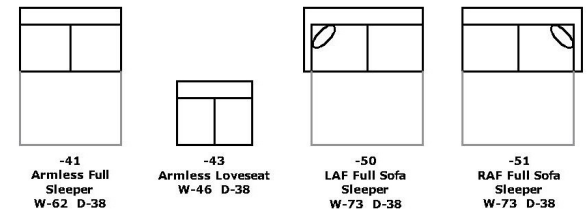

2400 SERIES

MALIBU

We do our best to provide the most accurate dimensions. However, as with all handcrafted products, dimensions are approximate.

2400: Available in fabric types: 1, *6, 11, 14;
 Chair, Ottoman, and Storage Ottomans also type 22;
 *Type 6 is not available on -59P /-60P

AVAILABLE PIECES

POPULAR CONFIGURATIONS

CHAISE LOUNGE CONFIGURATIONS

RECLINING CONFIGURATIONS

L-CONFIGURATIONS

CUDDLER CONFIGURATIONS