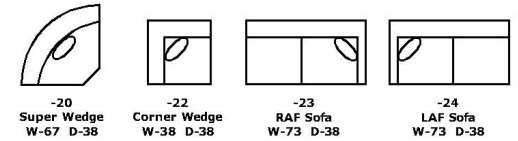

AVAILABLE PIECES