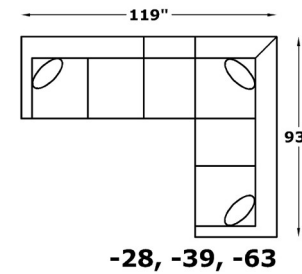

2400 SERIES

MALIBU

We do our best to provide the most accurate dimensions. However, as with all handcrafted products, dimensions are approximate.

2400: Available in fabric types: 1, *6, 11, 14;
 Chair, Ottoman, and Storage Ottomans also type 22;
 *Type 6 is not available on -59P /-60P

AVAILABLE PIECES

POPULAR CONFIGURATIONS

CHAISE LOUNGE CONFIGURATIONS

RECLINING CONFIGURATIONS

L-CONFIGURATIONS

CUDDLER CONFIGURATIONS