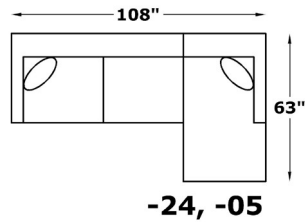

POPULAR CONFIGURATIONS

CHAISE LOUNGE CONFIGURATIONS