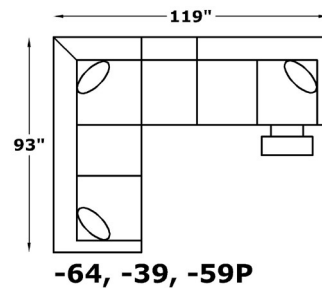

2400 SERIES

MALIBU

We do our best to provide the most accurate dimensions. However, as with all handcrafted products, dimensions are approximate.

2400: Available in fabric types: 1, *6, 11, 14;
 Chair, Ottoman, and Storage Ottomans also type 22;
 *Type 6 is not available on -59P /-60P

AVAILABLE PIECES

POPULAR CONFIGURATIONS

CHAISE LOUNGE CONFIGURATIONS

RECLINING CONFIGURATIONS

L-CONFIGURATIONS

CUDDLER CONFIGURATIONS