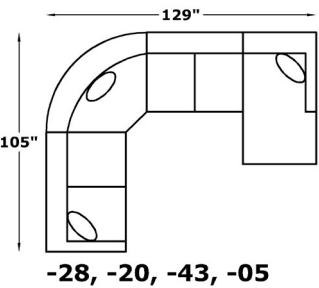

POPULAR CONFIGURATIONS

CHAISE LOUNGE CONFIGURATIONS