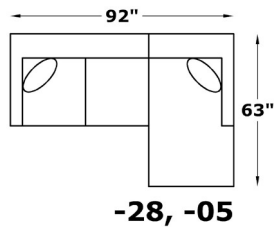

POPULAR CONFIGURATIONS

CHAISE LOUNGE CONFIGURATIONS