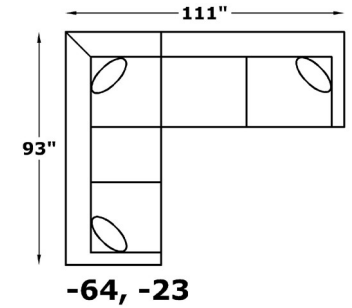

2400 SERIES

MALIBU

We do our best to provide the most accurate dimensions. However, as with all handcrafted products, dimensions are approximate.

2400: Available in fabric types: 1, *6, 11, 14;
 Chair, Ottoman, and Storage Ottomans also type 22;
 *Type 6 is not available on -59P /-60P

AVAILABLE PIECES

POPULAR CONFIGURATIONS

CHAISE LOUNGE CONFIGURATIONS

RECLINING CONFIGURATIONS

L-CONFIGURATIONS

CUDDLER CONFIGURATIONS