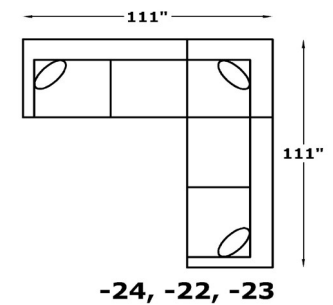

2400 SERIES

MALIBU

We do our best to provide the most accurate dimensions. However, as with all handcrafted products, dimensions are approximate.

2400: Available in fabric types: 1, *6, 11, 14;
 Chair, Ottoman, and Storage Ottomans also type 22;
 *Type 6 is not available on -59P /-60P

AVAILABLE PIECES

POPULAR CONFIGURATIONS

CHAISE LOUNGE CONFIGURATIONS

RECLINING CONFIGURATIONS

L-CONFIGURATIONS

CUDDLER CONFIGURATIONS