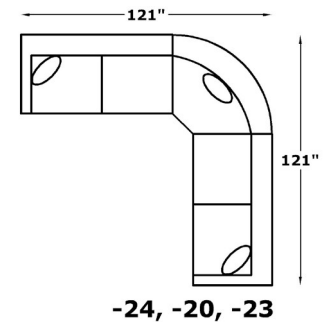

L-CONFIGURATIONS