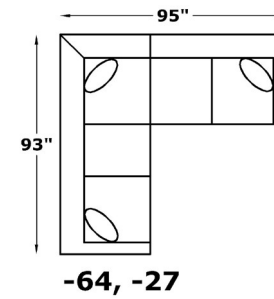

2400 SERIES

MALIBU

We do our best to provide the most accurate dimensions. However, as with all handcrafted products, dimensions are approximate.

2400: Available in fabric types: 1, *6, 11, 14;
 Chair, Ottoman, and Storage Ottomans also type 22;
 *Type 6 is not available on -59P /-60P

AVAILABLE PIECES

POPULAR CONFIGURATIONS

CHAISE LOUNGE CONFIGURATIONS

RECLINING CONFIGURATIONS

L-CONFIGURATIONS

CUDDLER CONFIGURATIONS