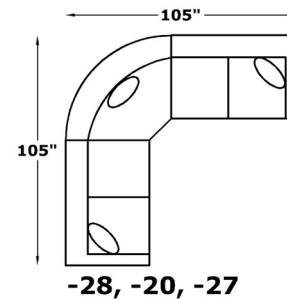

2400 SERIES

MALIBU

We do our best to provide the most accurate dimensions. However, as with all handcrafted products, dimensions are approximate.

2400: Available in fabric types: 1, *6, 11, 14;
 Chair, Ottoman, and Storage Ottomans also type 22;
 *Type 6 is not available on -59P /-60P

AVAILABLE PIECES

POPULAR CONFIGURATIONS

CHAISE LOUNGE CONFIGURATIONS

RECLINING CONFIGURATIONS

L-CONFIGURATIONS

CUDDLER CONFIGURATIONS