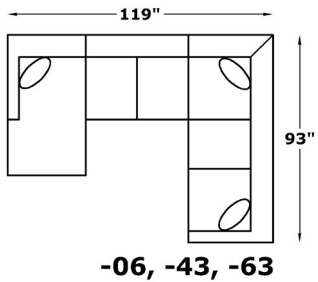

POPULAR CONFIGURATIONS

CHAISE LOUNGE CONFIGURATIONS