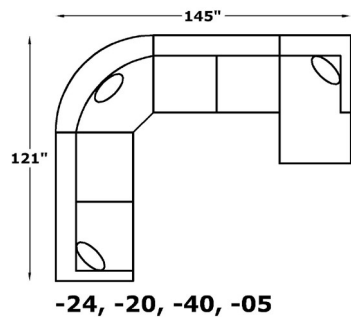

POPULAR CONFIGURATIONS

CHAISE LOUNGE CONFIGURATIONS