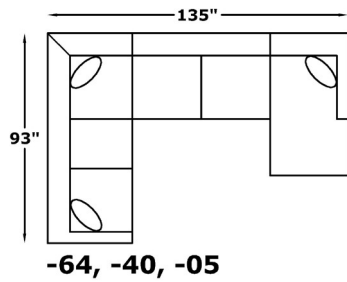

POPULAR CONFIGURATIONS

CHAISE LOUNGE CONFIGURATIONS