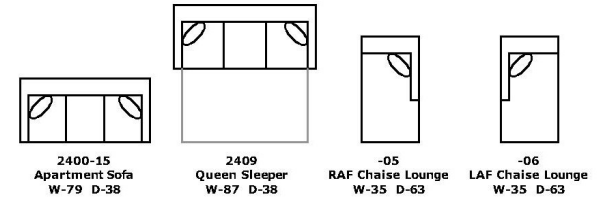

2400 SERIES

MALIBU

We do our best to provide the most accurate dimensions. However, as with all handcrafted products, dimensions are approximate.

2400: Available in fabric types: 1, *6, 11, 14;
 Chair, Ottoman, and Storage Ottomans also type 22;
 *Type 6 is not available on -59P /-60P

AVAILABLE PIECES

POPULAR CONFIGURATIONS

CHAISE LOUNGE CONFIGURATIONS

RECLINING CONFIGURATIONS

L-CONFIGURATIONS

CUDDLER CONFIGURATIONS