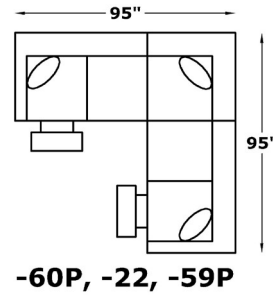

2400 SERIES

MALIBU

We do our best to provide the most accurate dimensions. However, as with all handcrafted products, dimensions are approximate.

2400: Available in fabric types: 1, *6, 11, 14;
 Chair, Ottoman, and Storage Ottomans also type 22;
 *Type 6 is not available on -59P /-60P

AVAILABLE PIECES

POPULAR CONFIGURATIONS

CHAISE LOUNGE CONFIGURATIONS

RECLINING CONFIGURATIONS

L-CONFIGURATIONS

CUDDLER CONFIGURATIONS