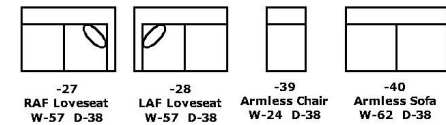

2400 SERIES

MALIBU

We do our best to provide the most accurate dimensions. However, as with all handcrafted products, dimensions are approximate.

2400: Available in fabric types: 1, *6, 11, 14;
 Chair, Ottoman, and Storage Ottomans also type 22;
 *Type 6 is not available on -59P /-60P

AVAILABLE PIECES

POPULAR CONFIGURATIONS

CHAISE LOUNGE CONFIGURATIONS

RECLINING CONFIGURATIONS

L-CONFIGURATIONS

CUDDLER CONFIGURATIONS