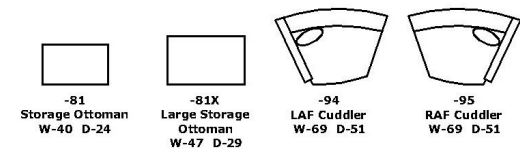

AVAILABLE PIECES