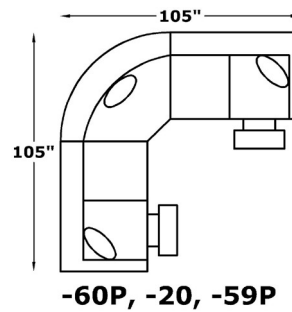

2400 SERIES

MALIBU

We do our best to provide the most accurate dimensions. However, as with all handcrafted products, dimensions are approximate.

2400: Available in fabric types: 1, *6, 11, 14;
 Chair, Ottoman, and Storage Ottomans also type 22;
 *Type 6 is not available on -59P /-60P

AVAILABLE PIECES

POPULAR CONFIGURATIONS

CHAISE LOUNGE CONFIGURATIONS

RECLINING CONFIGURATIONS

L-CONFIGURATIONS

CUDDLER CONFIGURATIONS