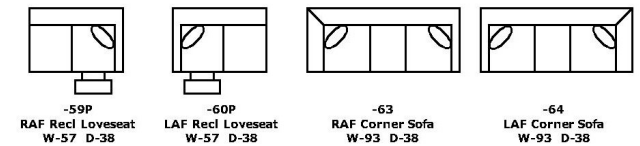

2400 SERIES

MALIBU

We do our best to provide the most accurate dimensions. However, as with all handcrafted products, dimensions are approximate.

2400: Available in fabric types: 1, *6, 11, 14;
 Chair, Ottoman, and Storage Ottomans also type 22;
 *Type 6 is not available on -59P /-60P

AVAILABLE PIECES

POPULAR CONFIGURATIONS

CHAISE LOUNGE CONFIGURATIONS

RECLINING CONFIGURATIONS

L-CONFIGURATIONS

CUDDLER CONFIGURATIONS