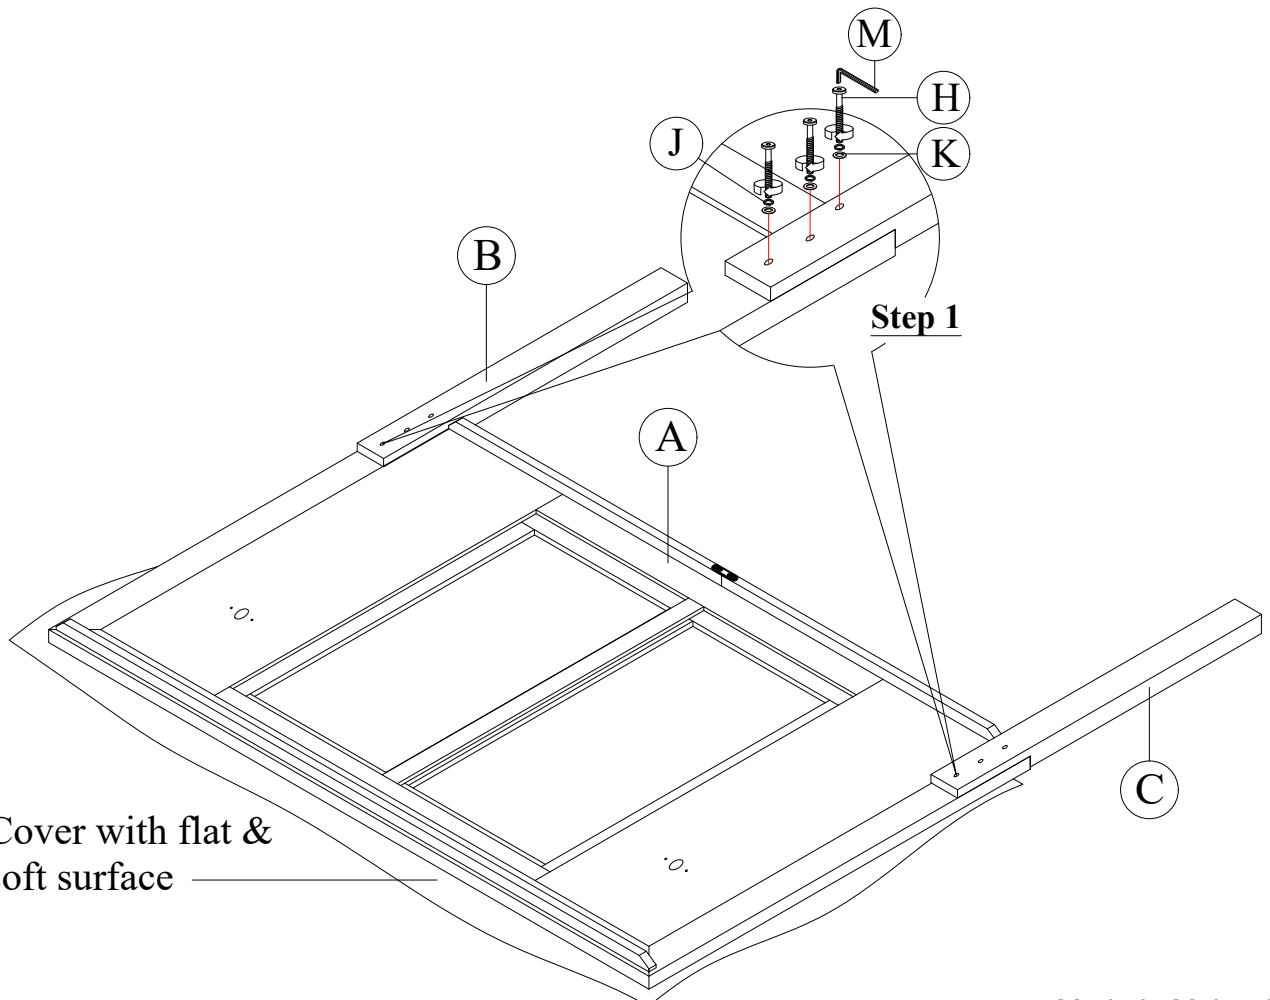

ASSEMBLY INSTRUCTION

Model : BLAKE-BLACK/GOLD
-QB-HB/FB/SLATS-QB/KB-SR

Description : BLAKE QUEEN BED
HEADBOARD/FOOTBOARD/SLATS
QUEEN/KING BED RAILS BLACK/GOLD

Thank you for purchasing this quality product. Be sure to check all packing material carefully for small parts that may have come loose inside the carton during shipment.

PART LIST :				HARDWARE LIST :				
No.	Description	Diagram	Quantity	No.	Description	Diagram	Size	Quantity
A	HEADBOARD PANEL		1	H	JCBB SCREW		M8 x 40mm	6
B	LEFT HEADBOARD LEG		1	I	JCBB SCREW		M8 x 25mm	8
C	RIGHT HEADBOARD LEG		1	J	SPRING WASHER		M8 x 15mm	14
D	FOOTBOARD		1	K	FLAT WASHER		M8 x 22mm	14
E	SIDE RAIL		2	L	CB SCREW		M4 x 32mm	6
F	WOODEN SLAT		3	M	ALLEN KEY		M5	1
G	WOODEN SUPPORT		3	N	SCREW DRIVER (*)			1

(*) The manufacturer does not provide item N.

Made In Malaysia