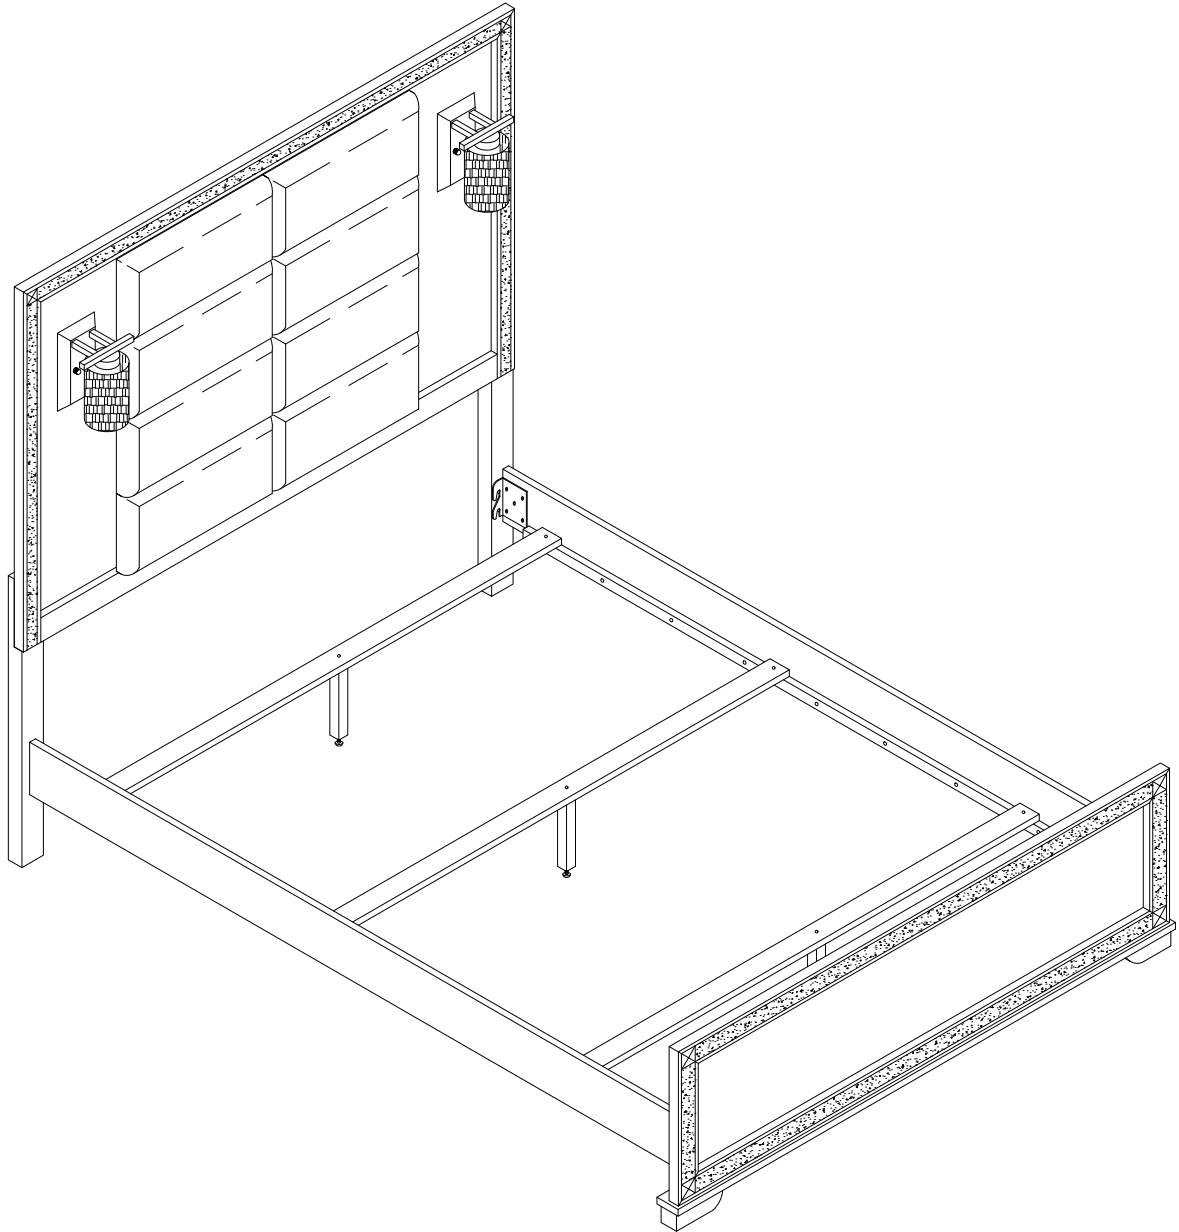

ASSEMBLY INSTRUCTION

Model : BLAKE-BLACK/GOLD
-QB-HB/FB/SLATS-QB/KB-SR

Description : BLAKE QUEEN BED
HEADBOARD/FOOTBOARD/SLATS
QUEEN/KING BED RAILS BLACK/GOLD

Thank you for purchasing this quality product. Be sure to check all packing material carefully for small parts that may have come loose inside the carton during shipment.

COMPLETED
QUEEN BED WITH LAMP ASSEMBLY

(*) Assembly Instruction for lamp and lamp, inside lamp box.

Made In Malaysia