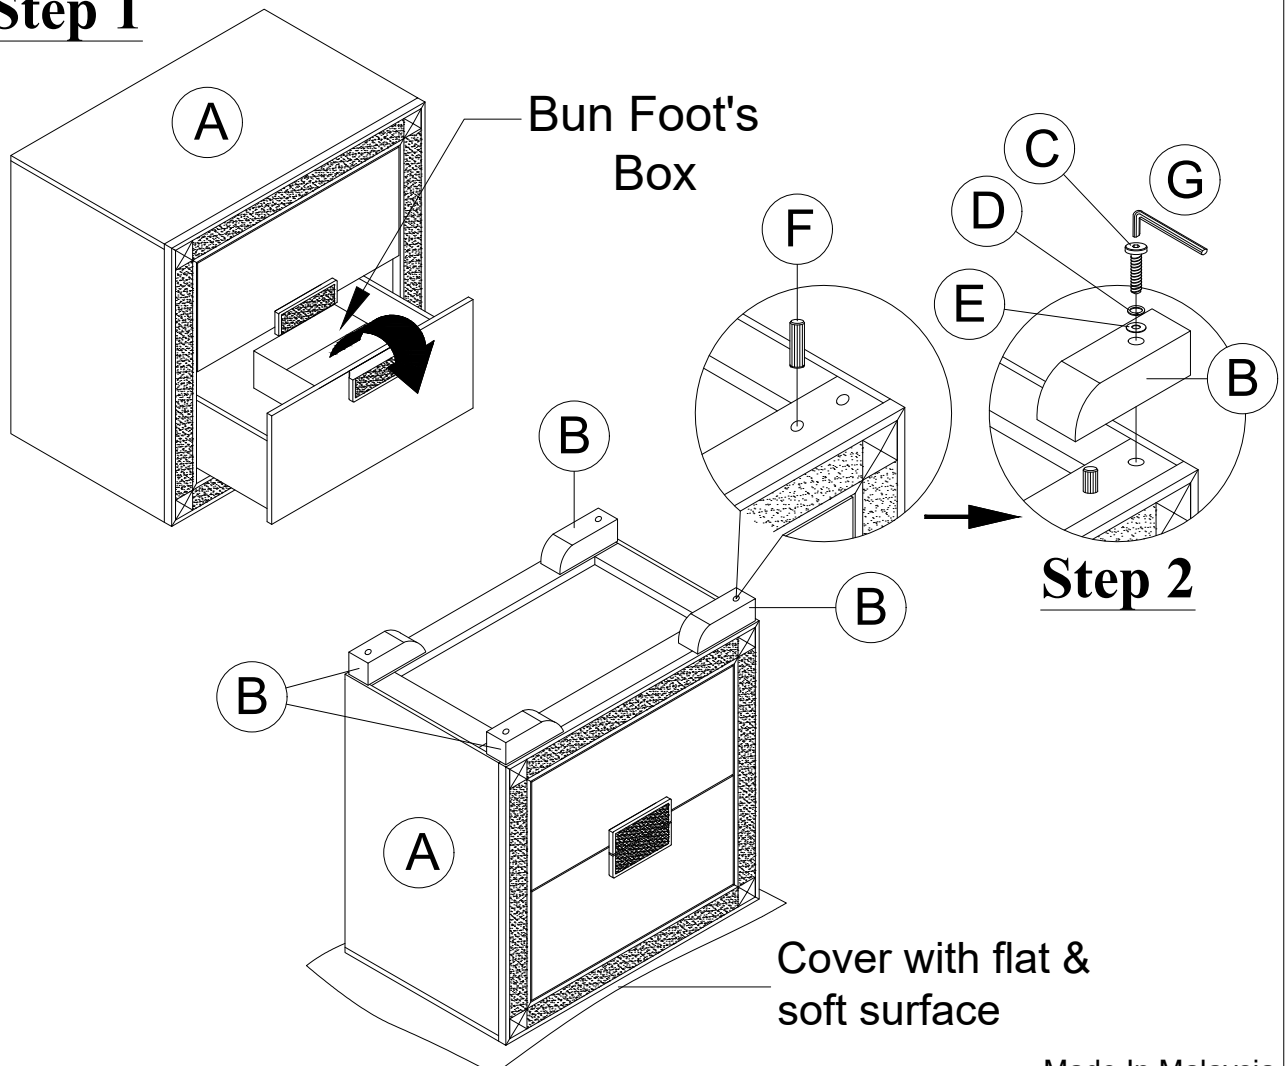

Step 1

Made In Malaysia

2016B / 1965SV GLO NIGHT STAND