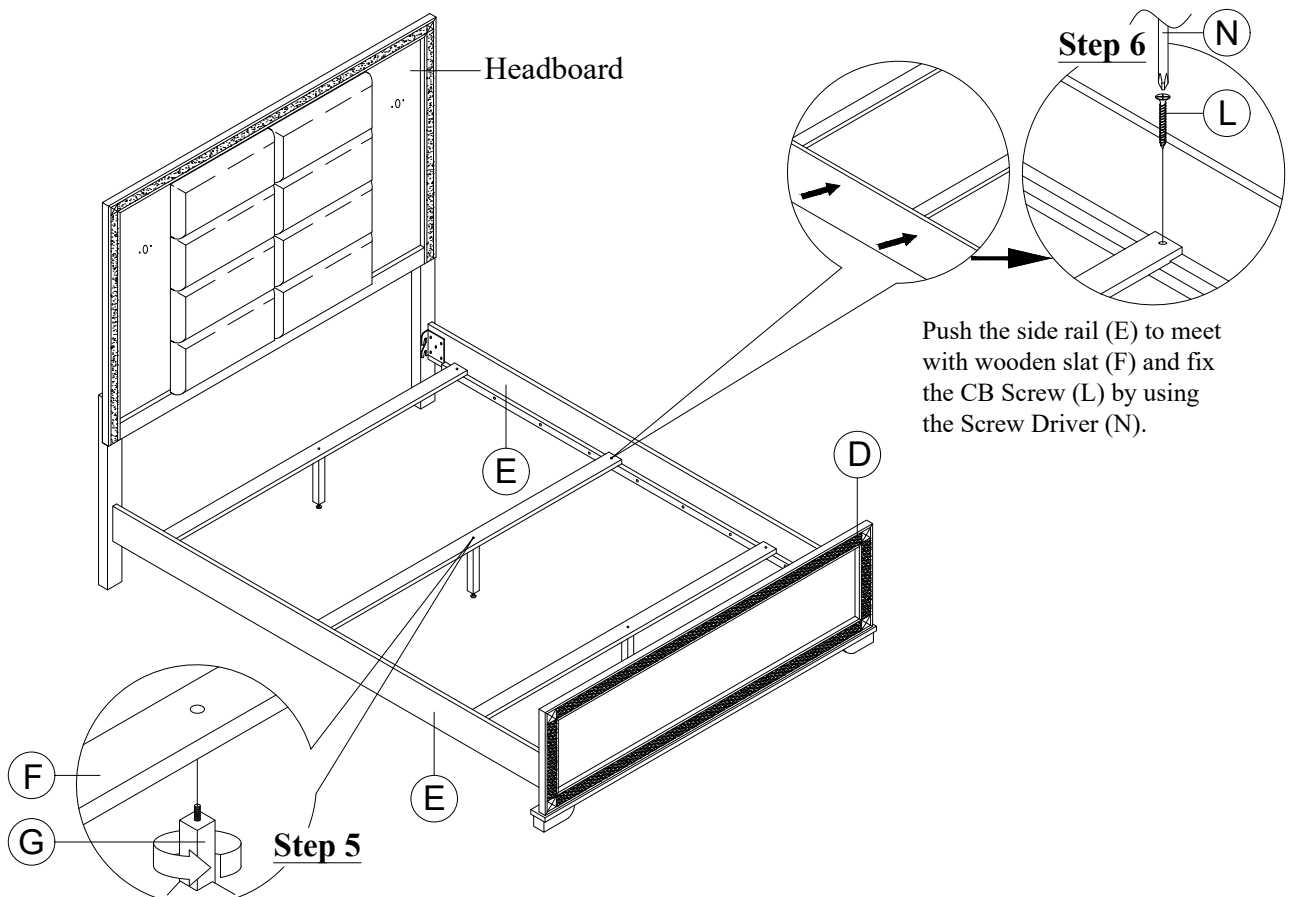

ASSEMBLY INSTRUCTION

Model : BLAKE-BLACK/GOLD
-QB-HB/FB/SLATS-QB/KB-SR

Description : BLAKE QUEEN BED
HEADBOARD/FOOTBOARD/SLATS
QUEEN/KING BED RAILS BLACK/GOLD

Thank you for purchasing this quality product. Be sure to check all packing material carefully for small parts that may have come loose inside the carton during shipment.

Made In Malaysia