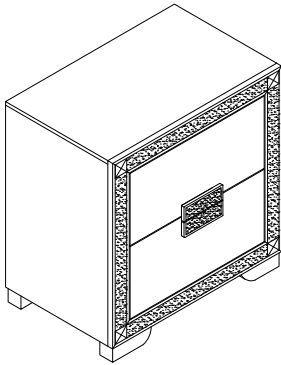

Made In Malaysia

ASSEMBLY INSTRUCTION

Description : BLAKE/CHALICE
NIGHT STAND
BLACK/GOLD/SILVER

Model : BLAKE/CHALICE-BLACK/GOLD/SILVER-NS

Thank you for purchasing this quality product. Be sure to check all packing material carefully for small parts that may have come loose inside the carton during shipment.

PART LIST :

HARDWARE LIST :

No.	Description	Diagram	Quantity	No.	Description	Diagram	Size	Quantity
A	NIGHT STAND		1	C	JCBC SCREW		M6 x 45mm	4
B	BUN FOOT		4	D	SPRING WASHER		M6 x 13mm	4
				E	FLAT WASHER		M6 x 13mm	4
				F	DOWEL		M8 x 40mm	4
				G	ALLEN KEY		M4	1