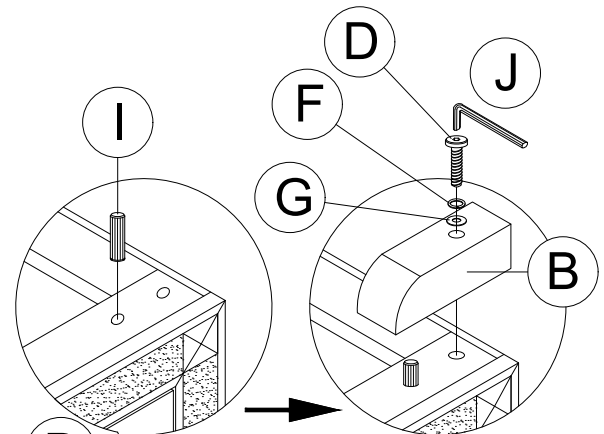

ASSEMBLY INSTRUCTION

Description : BLAKE/CHALICE
DRESSER
BLACK/GOLD/SILVER

Model : BLAKE/CHALICE-BLACK/GOLD/SILVER-DR

Thank you for purchasing this quality product. Be sure to check all packing material carefully for small parts that may have come loose inside the carton during shipment.

PART LIST :

HARDWARE LIST :

No.	Description	Diagram	Quantity	No.	Description	Diagram	Size	Quantity
A	DRESSER		1	D	JCBC SCREW		M6 x 45mm	4
B	BUN FOOT		4	E	JCBC SCREW		M6 x 35mm	4
C	CENTER SUPPORT		1	F	SPRING WASHER		M6 x 13mm	8
				G	FLAT WASHER		M6 x 13mm	4
				H	FLAT WASHER		M6 x 19mm	4
				I	DOWEL		M8 x 40mm	4
				J	ALLEN KEY		M4	1

**COMPLETED
DRESSER
ASSEMBLY**

Step 1

Bun Foot's
Box &
Center Support

Step 2

Step 3

Cover with flat &
soft surface

Made In Malaysia

ASSEMBLY INSTRUCTION