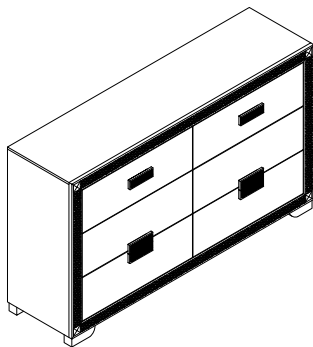

ASSEMBLY INSTRUCTION

Description : BLAKE/CHALICE
DRESSER
BLACK/GOLD/SILVER

Model : BLAKE/CHALICE-BLACK/GOLD/SILVER-DR

Thank you for purchasing this quality product. Be sure to check all packing material carefully for small parts that may have come loose inside the carton during shipment.

PART LIST :

HARDWARE LIST :

No.	Description	Diagram	Quantity	No.	Description	Diagram	Size	Quantity
A	DRESSER		1	D	JCBC SCREW		M6 x 45mm	4
B	BUN FOOT		4	E	JCBC SCREW		M6 x 35mm	4
C	CENTER SUPPORT		1	F	SPRING WASHER		M6 x 13mm	8
				G	FLAT WASHER		M6 x 13mm	4
				H	FLAT WASHER		M6 x 19mm	4
				I	DOWEL		M8 x 40mm	4
				J	ALLEN KEY		M4	1