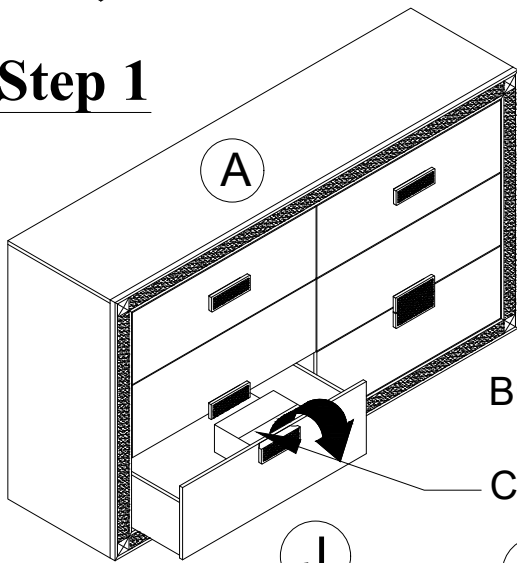

ASSEMBLY INSTRUCTION

Description : BLAKE/CHALICE
DRESSER
BLACK/GOLD/SILVER

Model : BLAKE/CHALICE-BLACK/GOLD/SILVER-DR

Thank you for purchasing this quality product. Be sure to check all packing material carefully for small parts that may have come loose inside the carton during shipment.

PART LIST :

HARDWARE LIST :

No.	Description	Diagram	Quantity	No.	Description	Diagram	Size	Quantity
A	DRESSER		1	D	JCBC SCREW		M6 x 45mm	4
B	BUN FOOT		4	E	JCBC SCREW		M6 x 35mm	4
C	CENTER SUPPORT		1	F	SPRING WASHER		M6 x 13mm	8
				G	FLAT WASHER		M6 x 13mm	4
				H	FLAT WASHER		M6 x 19mm	4
				I	DOWEL		M8 x 40mm	4
				J	ALLEN KEY		M4	1

**COMPLETED
DRESSER
ASSEMBLY**

Step 1

Bun Foot's
Box &
Center Support

Step 2

Step 3

Cover with flat &
soft surface

Made In Malaysia

ASSEMBLY INSTRUCTION