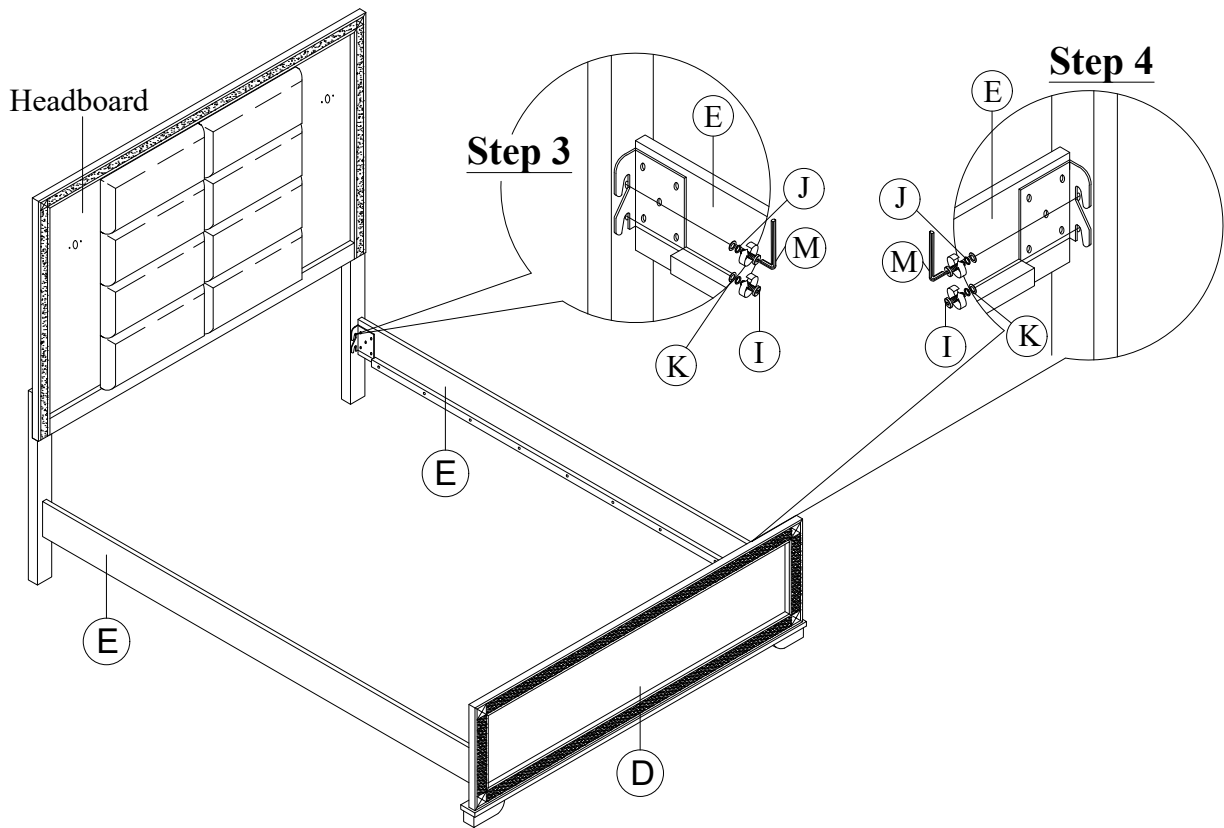

ASSEMBLY INSTRUCTION

Model : BLAKE-BLACK/GOLD
-QB-HB/FB/SLATS-QB/KB-SR

Description : BLAKE QUEEN BED
HEADBOARD/FOOTBOARD/SLATS
QUEEN/KING BED RAILS BLACK/GOLD

Thank you for purchasing this quality product. Be sure to check all packing material carefully for small parts that may have come loose inside the carton during shipment.

Made In Malaysia