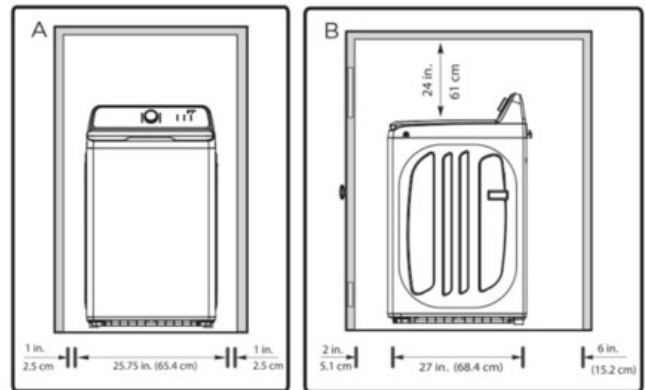

## Product Specifications

<b>Washer</b>		<b>Washer Cycles</b>	
Agitator	Yes	Cycle Count	8
Drum Material	Stainless Steel	Bulky	Yes
Maximum Spin Speed	710 RPM	Clean Washer	Yes
Water Level Adjustment	Yes	Delicates	Yes
<b>Washer Options</b>		Fast Wash	Yes
Chime	Yes	Heavy	Yes
Extended Spin	Yes	Normal	Yes
Extra Rinse	Yes	Rinse and Spin	Yes
Fabric Softener	Yes	Whites	Yes
<b>Temperature Settings</b>		<b>Soil Levels</b>	
Cold	Yes	Light	Yes
Tap Cold	Yes	Normal	Yes
Warm	Yes	Heavy	Yes
Hot	Yes	Extra Heavy	Yes
<b>Dispenser</b>		<b>Controls</b>	
Bleach Dispenser	Yes	Child Lock	Yes
Detergent Dispenser	Yes	Cycle Status Lights	Yes
Fabric Softener Dispenser	Yes	Pause Function	Yes
<b>Dimensions and Volume</b>		Power On/Off	Yes
Height	43 1/2"	Start	Yes
Height With Lid 90° Open	58"	<b>Electrical Specifications</b>	
Width	25 3/4"	Minimum Circuit Required	10 Amps
Depth	27"	Voltage Rating	120 V
Washer Drum Capacity	4.1 Cu. Ft.	<b>General Specifications</b>	
<b>Energy Data</b>		Chime On / Chime Off	Yes
Integrated Modified Energy Factor	1.57	Leveling Legs	Yes
Integrated Water Factor	6.5	Prop 65 Label	Yes
kWh/year	120 kWh	Warranty - Labor	1 Year
Water Usage/Year	7862 Gallons	Warranty - Parts	1 Year
<b>Safety Certifications and Approvals</b>			
UL Listed	Yes		

## Installation Diagram

### Washer Dimensions

<sup>1</sup>Drain hose length on washer approximately 66.93 inches (170 cm).

<sup>2</sup>Power supply cord length approximately 72.8 inches (185 cm).