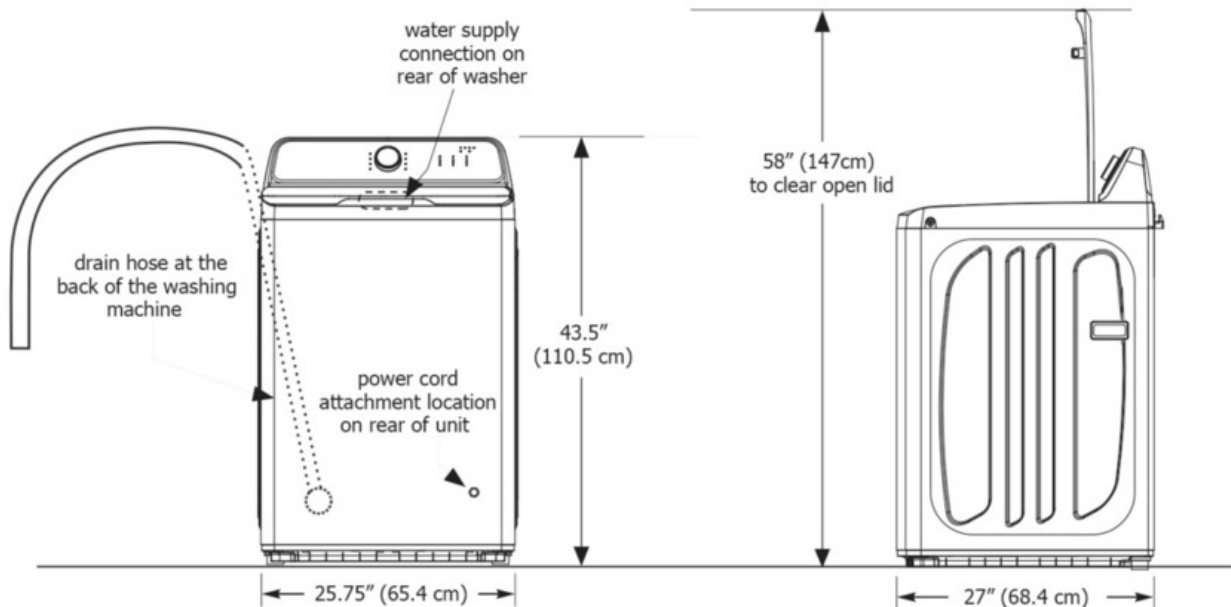

## Installation Diagram

#### **▶ IMPORTANT**

**DO NOT INSTALL YOUR WASHER:**

- 1 In an area exposed to dripping water or outside weather conditions. The ambient temperature should never be below 60° F (15.6° C) to maximize detergent effectiveness.
- 2 In an area (garage or garage-type building) where gasoline or other flammables (including automobiles) are kept or stored.
- 3 On carpet. Floor **MUST** be solid with a maximum slope of 1 inch (2.5 cm). To minimize vibration or movement, reinforcement of the floor may be necessary.

MINIMUM INSTALLATION CLEARANCES - Inches (cm)				
	SIDES	REAR	TOP	FRONT
Alcove	1" (2.5 cm)	6" (15.2 cm)	24" (61 cm)	n/a
Closet	1" (2.5 cm)	6" (15.2 cm)	24" (61 cm)	2" (5.1 cm)

### Washer Dimensions

<sup>1</sup>Drain hose length on washer approximately 66.93 inches (170 cm).

<sup>2</sup>Power supply cord length approximately 72.8 inches (185 cm).