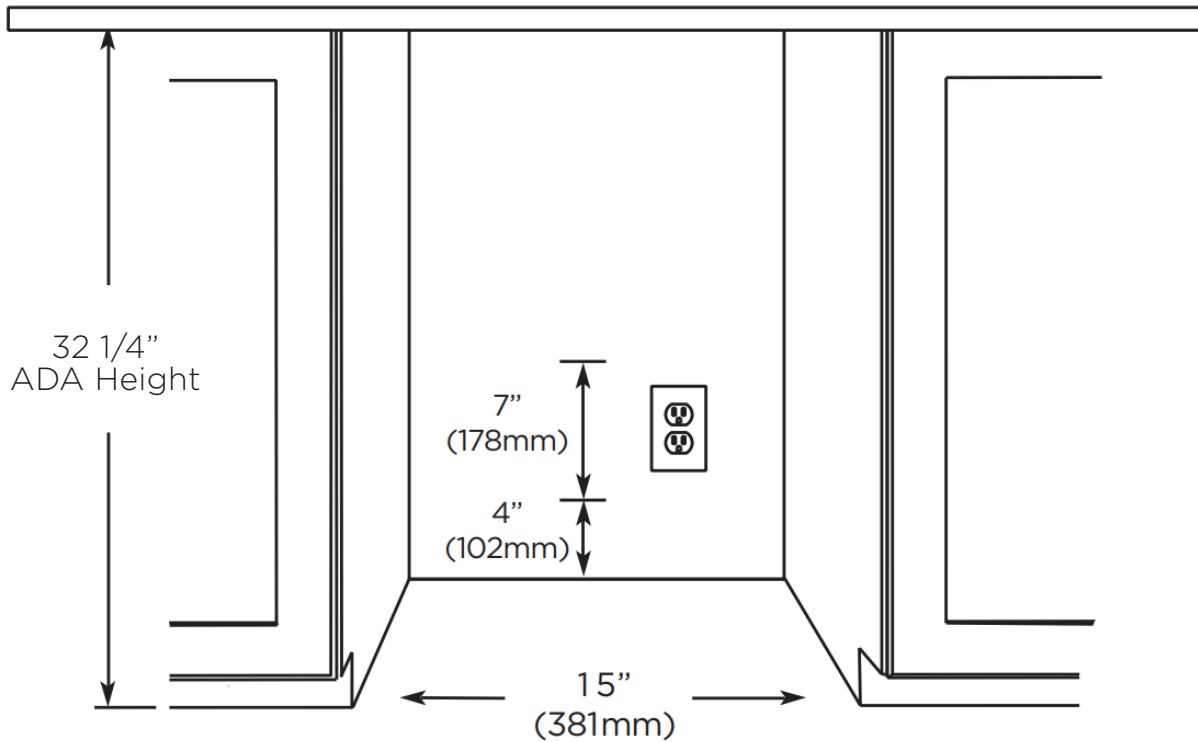

SPECIFICATIONS

ELECTRICAL 120V 60HZ 3.3 AMP*

DIMENSIONS H 31-13/16"
W 14-17/8"
D 23-25/32"

ROUGH IN H 34 1/4" min
W 15"
D 24"

REFRIGERANT R134a

OPTIONAL

XOUIM15SDA
15" ADA Height SS Door
and 2 style handles for
XOUIM1585

XOUIM1585NO
15" Nugget Ice Maker
Standard Height

ROUGH-IN DIMENSIONS

All XO undercounter units arrive pre-wired with low profile plugs for easy installation

Need more space - Cut into an adjoining cabinet to reach an outlet there

When installing with The hinge side next to a wall - Leave adequate space for your door handle.