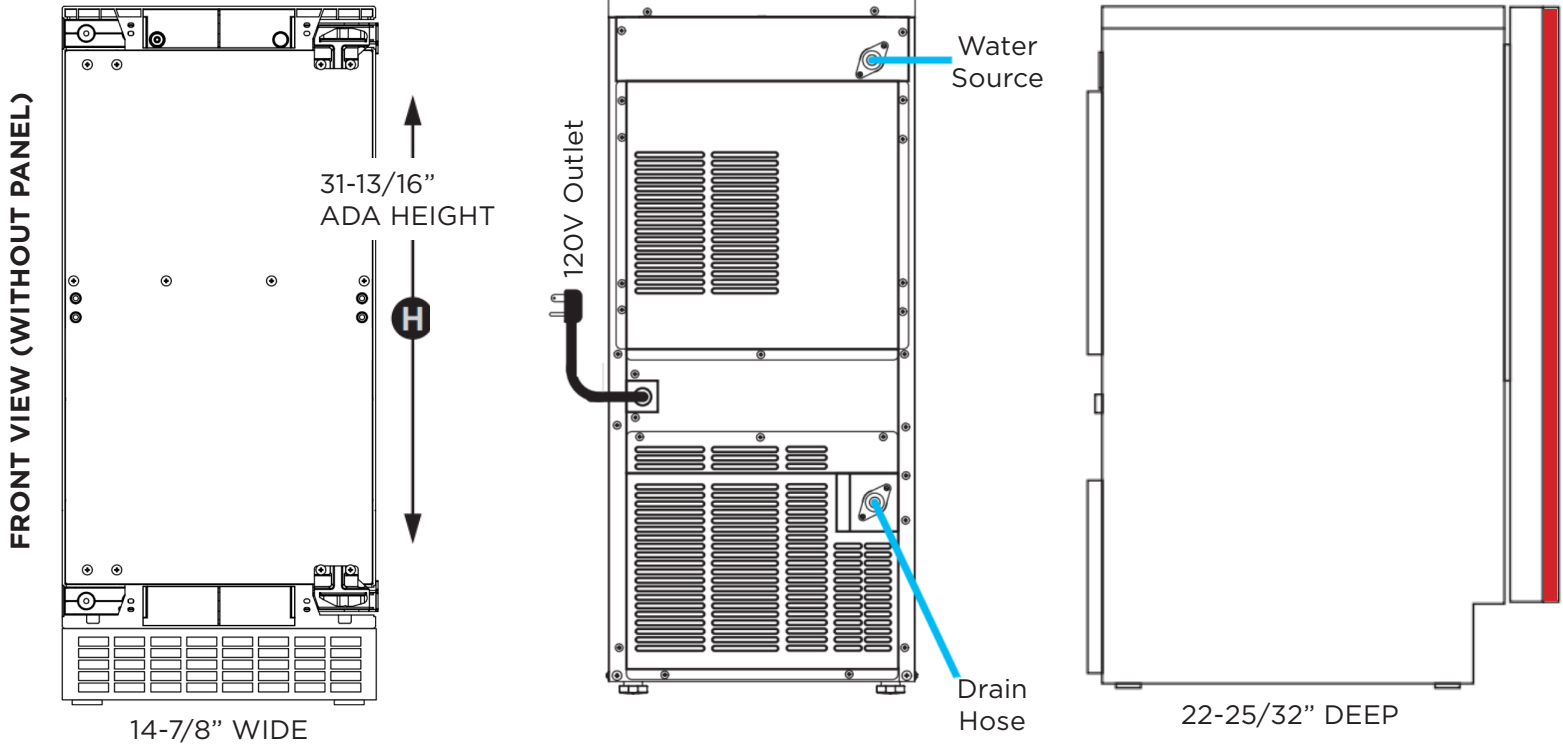

XOUIM1585NOA

15" ADA HEIGHT PANEL READY NUGGET ICE MAKER

LIFESTYLE UNDERCOUNTER REFRIGERATION

XOUIM1585NOA

- Articulated Hinges - Seamless Integration
- Elegant 6-Color LED Lighting
- Stores 25lbs a Day
- Optional SS Door w/Handle

Choosing the right ice matters.

WORLD CLASS SERVICE | COMPREHENSIVE WARRANTIES

OUR LASTING COMMITMENT TO YOU

FEATURES

CAPACITY

85lbs of nugget ice per day.
25 lbs ice storage

FEATURES

- Panel Ready (Panel/Handle Not Included)
- ADA Height
- Articulated hinges for Seamless Integration
- Automatically produces up to 85lbs of nugget ice per day
- 25lbs Ice storage capacity
- Elegant 6-color Interior Illumination
- Intuitive digital touch controls
- 6 1/2' Power Cord w/ low profile 90° flat plug
- Available in Standard Height

SPECIFICATIONS

ELECTRICAL 120V 60HZ 3.3 AMP*

DIMENSIONS H 31-13/16"
W 14-17/8"
D 23-25/32"

ROUGH IN H 34 1/4" min
W 15"
D 24"

REFRIGERANT R134a

OPTIONAL

XOUIM15SDA
15" ADA Height SS Door
and 2 style handles for
XOUIM1585

XOUIM1585NO
15" Nugget Ice Maker
Standard Height

ROUGH-IN DIMENSIONS

All XO undercounter units arrive pre-wired with low profile plugs for easy installation

Need more space - Cut into an adjoining cabinet to reach an outlet there