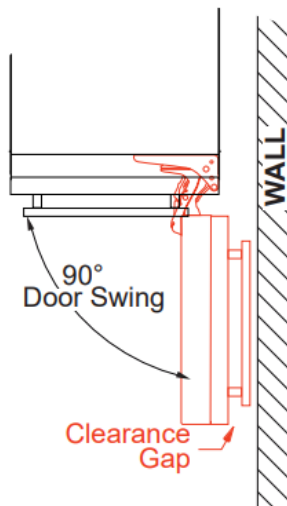

SPECIFICATIONS

ELECTRICAL 120V 60HZ 3.3 AMP*

DIMENSIONS H 31-13/16"
W 14-17/8"
D 23-25/32"

ROUGH IN H 34 1/4" min
W 15"
D 24"

REFRIGERANT R134a

OPTIONAL

XOUIM15SDA
15" ADA Height SS Door
and 2 style handles for
XOUIM1585

XOUIM1585NO
15" Nugget Ice Maker
Standard Height

ROUGH-IN DIMENSIONS

All XO undercounter units arrive pre-wired with low profile plugs for easy installation

Need more space - Cut into an adjoining cabinet to reach an outlet there

When installing with The hinge side next to a wall - Leave adequate space for your door handle.