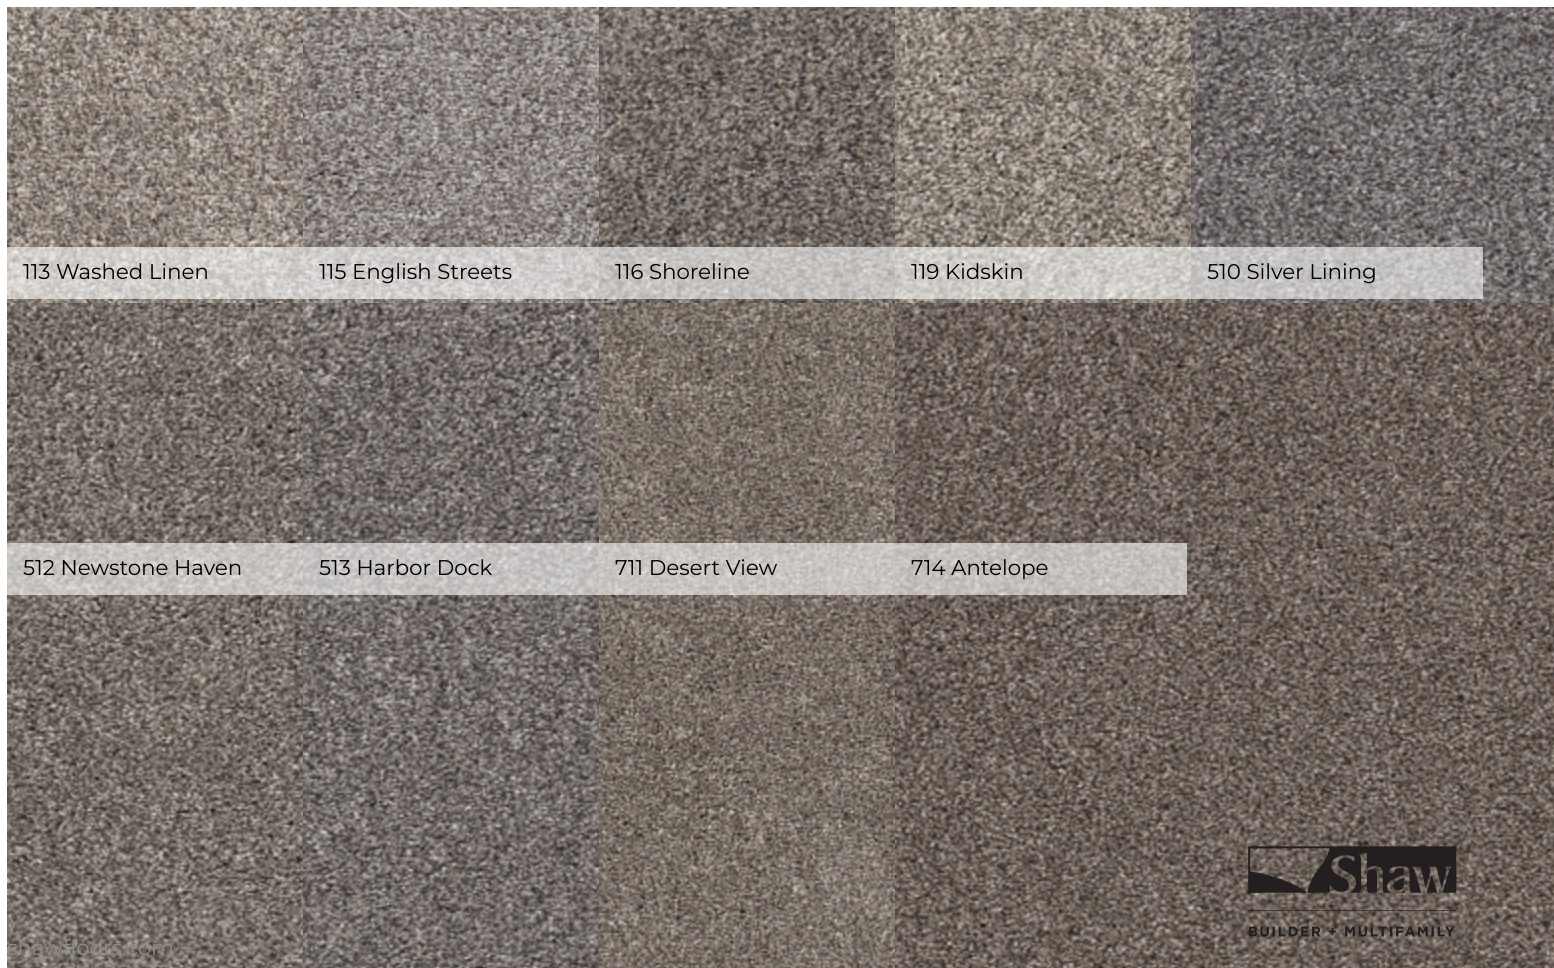

	US Units	Metric Units
Style Number	5E271	
Product Type	Broadloom	
Collection	Pet Perfect Plus	
Description	Texture	
Fiber	100% Anso® High Performance PET	
Dye Method	Continuous Dyed	
Primary Backing	Polypropylene	
Secondary Backing	Lifeguard Blue	
Product Size	12 ft	3.66 m
Face Weight	43.9 oz/yd ²	1488.5 g/m ²
Finished Pile Thickness	0.544 in	13.82 mm
Gauge	3/16 in	21 per 10 cm
Tufts	6.5 per in	26 per 10 cm
Density	2905 oz/yd ³	0.107 g/cm ³
Twist Information	5.20	
Number of Colors	9	
Pill Test	Pass	
Durability Rating	3.50	
Warranty	Pet Perfect Plus 25 Year Limited Residential Broadloom Carpet Warranty	
Environmental	CRI Certification (GLP8078)	

Colors

BUILDER • MULTIFAMILY