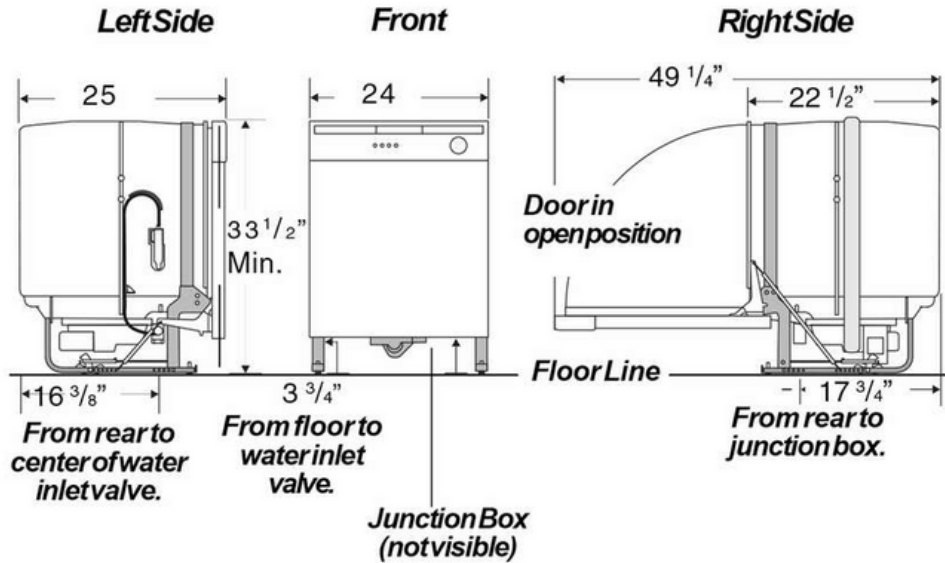

### Dimensions and Volume

Minimum Height	33 1/2"
Maximum Height	35"
Width	24"
Depth	25"
Depth With Door Open	49 1/4"

### Installation

Connection Location	Right Bottom
Number of Leveling Legs	4
Water Inlet Location	Left Bottom Front

# Installation Diagram

\*DIMENSIONS DO NOT INCLUDE INSULATION