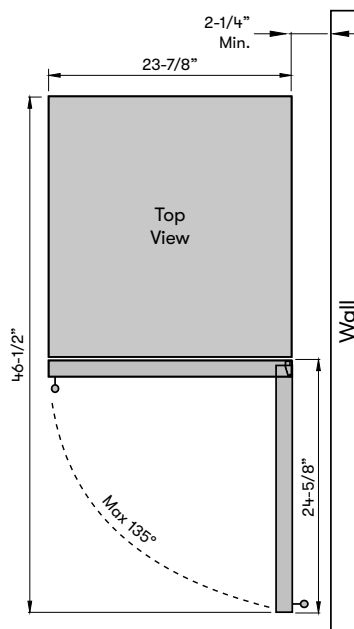

FEATURES

Capacity 136 12oz cans
Volume 5.6 cu/ft
Temperature Range 34° - 50° F
Ambient Temperature Range 50° - 115° F
Sound Level 39 dBA
Door Finish 304-grade Stainless Steel
Cabinet Finish 304-grade Stainless Steel
Interior Finish Black
Field-Reversible Door Yes
Zero-Clearance Door Hinges Yes
Shelving - Wire 1 full-extension, black wire rack
Shelving - Beverage 2 adjustable, transparent-gray glass shelves
Controls Electronic Capacitive Touch
LED Lighting Cloud White
Door Open Alarm Yes, after 3 minutes
Door Lock Yes
Sabbath Mode Yes
Air Filtration Yes, w/ carbon filter
PreciseTemp™ Yes
Active Cooling Technology Yes
Vibration Dampening System Yes

AC POWER 115V, 60Hz at Max. 1.5A

OPTIONAL ACCESSORIES

Contemporary Handle PRHAN-C101 (Stainless Steel)
Contemporary Handle PRHAN-C102 (Brushed Gold)
Contemporary Handle PRHAN-C104 (Matte Black)
Pro Handle PRHAN-C003 (Brushed Gold)
Pro Handle PRHAN-C004 (Matte Black)
Casters (3-3/8" Height) PRCAS-C001 (set of 4)
Solid Panel Ready Door with Kickplate* PRPNLC24AKIT
Glass Shelf 50150025

WARRANTY 2 years parts, 2 years labor
5 years compressor

*Prefer a solid door panel? We've got you covered. Purchase the solid panel ready door, pictured on page 1, for a more integrated installation. See solid panel ready door spec for more information.

Transforming the Kitchen through Design, Discovery, and Care

Specifications subject to change, check zephyronline.com for up-to-date information.
Zephyr | 2277 Harbor Bay Parkway, Alameda, CA 94502 | 888.880.8368