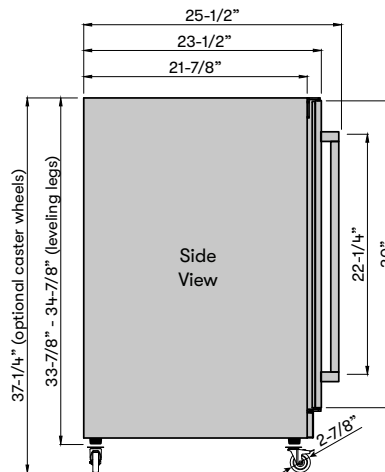

FEATURES

Capacity 136 12oz cans
Volume 5.6 cu/ft
Temperature Range 34° - 50° F
Ambient Temperature Range 50° - 115° F
Sound Level 39 dBA
Door Finish 304-grade Stainless Steel
Cabinet Finish 304-grade Stainless Steel
Interior Finish Black
Field-Reversible Door Yes
Zero-Clearance Door Hinges Yes
Shelving - Wire 1 full-extension, black wire rack
Shelving - Beverage 2 adjustable, transparent-gray glass shelves
Controls Electronic Capacitive Touch
LED Lighting Cloud White
Door Open Alarm Yes, after 3 minutes
Door Lock Yes
Sabbath Mode Yes
Air Filtration Yes, w/ carbon filter
PreciseTemp™ Yes
Active Cooling Technology Yes
Vibration Dampening System Yes

AC POWER 115V, 60Hz at Max. 1.5A

OPTIONAL ACCESSORIES

Contemporary Handle PRHAN-C101 (Stainless Steel)
Contemporary Handle PRHAN-C102 (Brushed Gold)
Contemporary Handle PRHAN-C104 (Matte Black)
Pro Handle PRHAN-C003 (Brushed Gold)
Pro Handle PRHAN-C004 (Matte Black)
Casters (3-3/8" Height) PRCAS-C001 (set of 4)
Solid Panel Ready Door with Kickplate* PRPNLC24AKIT
Glass Shelf 50150025

WARRANTY 2 years parts, 2 years labor
5 years compressor

*Prefer a solid door panel? We've got you covered. Purchase the solid panel ready door, pictured on page 1, for a more integrated installation. See solid panel ready door spec for more information.

Transforming the Kitchen through Design, Discovery, and Care

Specifications subject to change, check zephyronline.com for up-to-date information.
Zephyr | 2277 Harbor Bay Parkway, Alameda, CA 94502 | 888.880.8368