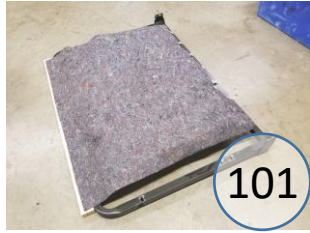

425

227

488

108

149

426

547

101

520

105

157

145

406

134

164

165

419

480

Signature
DESIGN
BY **ASHLEY**®