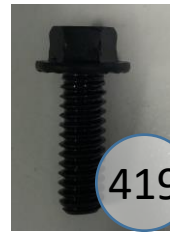

425

227

488

108

149

426

547

101

520

105

157

145

406

134

164

165

419

480

Signature
DESIGN
BY **ASHLEY**®