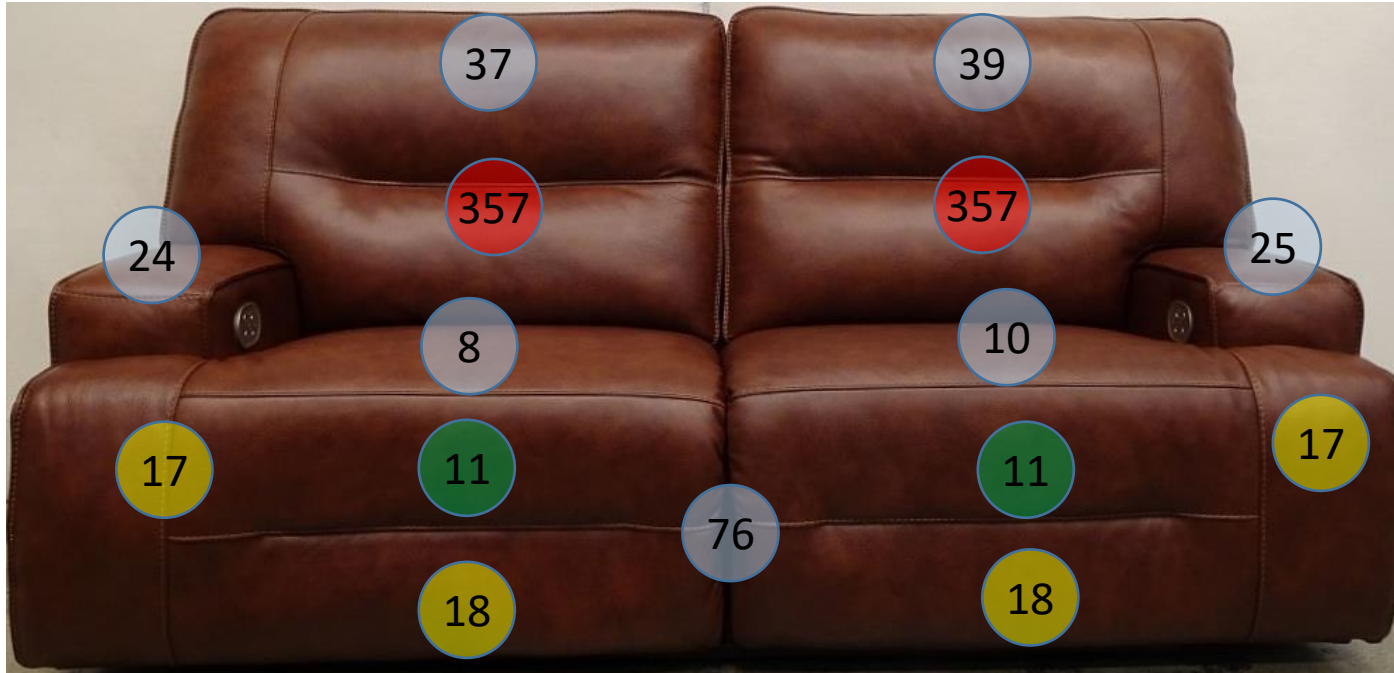

U2570547

Call Out	Description
●	Blown Fiber
●	Cushion Chaise Pad - top Pad
●	Cushion Foam
●	KD Component
●	Cover

Signature
DESIGN
BY **ASHLEY**®

425

227

488

108

149

426

547

101

520

105

157

145

406

134

164

165

419

480

Signature
DESIGN
BY **ASHLEY**®