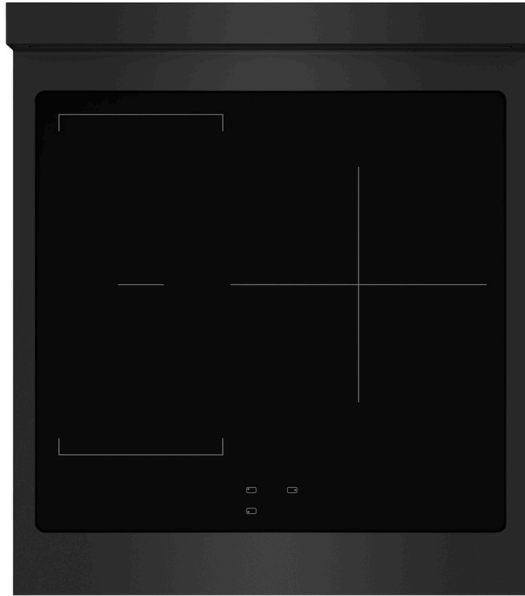

ZLINE Autograph Edition 24 in. 3.2 cu. ft. Paramount Induction Range with 3 Element Cooktop and Electric Convection Oven in Black Stainless Steel with Polished Gold Accents (SINRBZ-24-G)

ZLINE
ATTAINABLE LUXURY™

SPECIFICATIONS IN-DEPTH

GENERAL PROPERTIES

SKU	SINRBZ-24-G
Finish	Black Stainless Steel
Control Type	Manual Front Control
Convection	Yes
Fuel Type	Convection Electric Oven- Induction Cooktop
Mount Type	Free Standing
Number of Racks	2
Oven Lighting	Halogen
Self-Clean	No
Timer	No
Total Wattage	7600

DIMENSIONS

Product Dimensions (in.)	24 in. W x 27.75 in. D x 36 in. H
Oven Capacity	3.2
Product Weight (Lbs.)	182

POWER / RATINGS

Amps	50A
Voltage	120/240V

CERTIFICATIONS

ETL Listed

LIMITED WARRANTY

Warranty	1 year parts and service