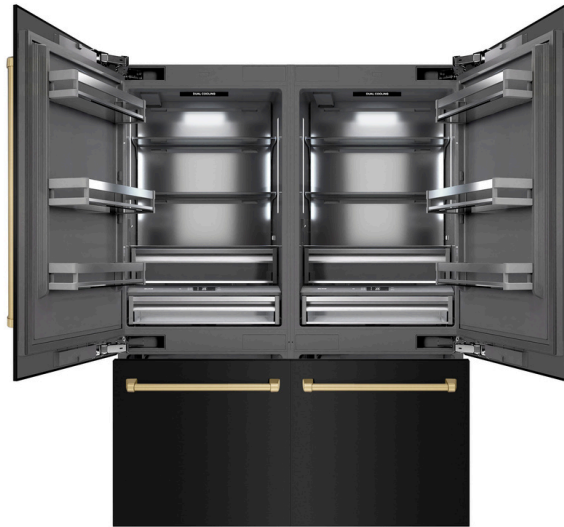

ZLINE Autograph Edition 60 in. 32.2 cu. ft. French Door Built-In Bottom Freezer Refrigerator with Water Dispenser and Ice Maker in Black Stainless Steel with Graphite Gray Interior and Champagne Bronze Accents (GRBIVZ-BS-60-CB)

ZLINE
ATTAINABLE LUXURY®

INTRODUCTION

Luxury isn't meant to be desired - it's meant to be attainable. The ZLINE Autograph Edition 60 in. 32.2 cu. ft. French Door Built-In Bottom Freezer Refrigerator with Water Dispenser and Ice Maker in Black Stainless Steel with Graphite Gray Interior and Champagne Bronze Accents (GRBIVZ-BS-60-CB) provides the ultimate upgrade to the center of your home by pairing premium dual cooling technology with enhanced storage capacity for multiple grocery items. Achieve ZLINE Attainable Luxury® excellence with innovative features designed to enhance your kitchen's cooling and freezing capability.

LED Illumination - Easily spot items inside both fridge compartments thanks to cool white LED interior lights along the walls and ceiling that illuminate when you open doors

Adjustable Shelves and Bins - Easily store larger items with 6 spill-resistant glass shelves and 6 door bins in the fridge compartment, as well as 4 full-extension drawers in the freezer

ZLINE
ATTAINABLE LUXURY®

SPECIFICATIONS IN-DEPTH

GENERAL PROPERTIES

SKU	GRBIVZ-BS-60-CB
Finish	Champagne Bronze
Additional Temp Zone Control	30°F (-1 °C) - 41°F (5°C)
Capacity	32.2 cu. ft.
Decibels	43 dBA
Door Alarm	Yes
Door Bins	6
Door Style	French Door
Flex Drawer Capacity	5.4 cu. ft.
Freezer Capacity	9 cu. ft.
Freezer Door Style	Pull-Out Drawer
Freezer Drawer Bins	4
Ice Maker	Yes
Ice/Water Dispenser Location	Internal
Lights	8 LED (6 fridge, 2 freezer)
Number of Fridge Shelves	6
Mount Type	Built-In