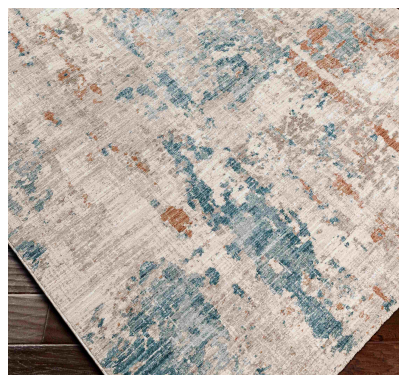

Carlisle CSI-2313

CORNER DETAIL

DETAILS

100% Polyester
Machine Woven
Medium Pile
Thickness: 0.41"
Made in Turkey

SIZES AVAILABLE

2' x 2'11" 7'10" Round
3'11" x 5'11" 18" Sample
5'3" x 7'9"
7'10" x 10'
8'10" x 12'6"
2'11" x 7'3"
2'11" x 7'10"
2'11" x 10'
5'3" Round