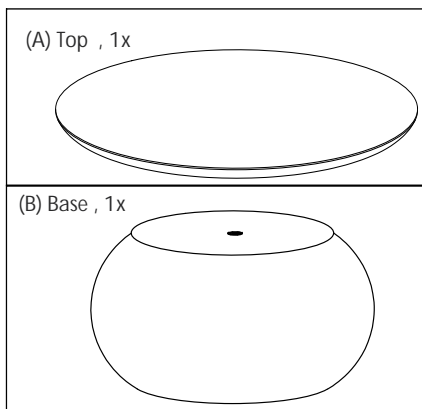

MOE'S

home collection

ASSEMBLY INSTRUCTIONS. BRADBURY COFFEE TABLE NATURAL

JD-1056-03

THANK YOU FOR YOUR PURCHASE!

PARTS AND HARDWARE.

PARTS LIST

NOTES.