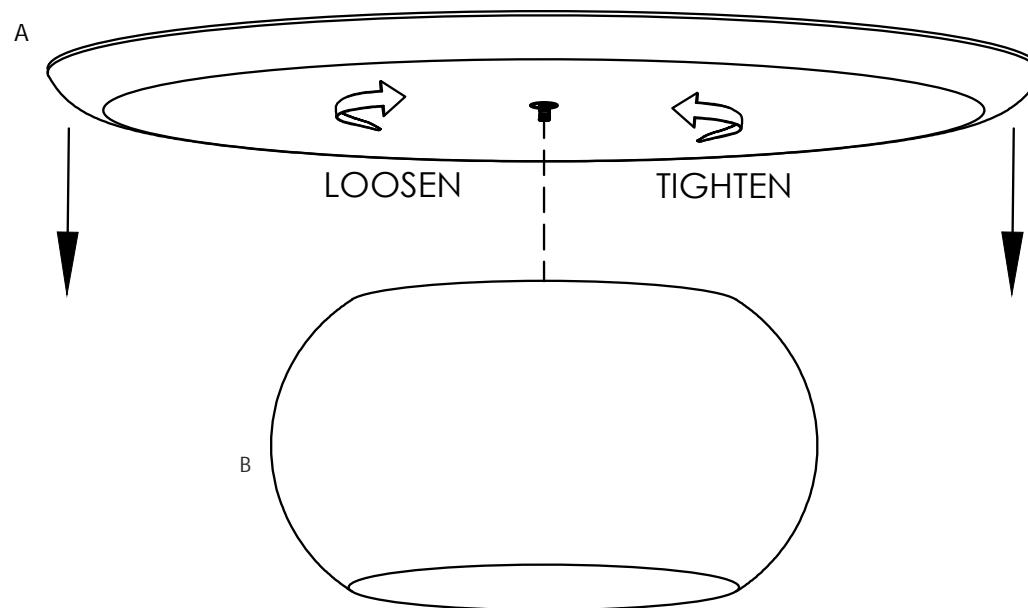

MOE'S

home collection

ASSEMBLY INSTRUCTIONS. BRADBURY COFFEE TABLE NATURAL

JD-1056-03

THANK YOU FOR YOUR PURCHASE!

PARTS AND HARDWARE.

PARTS LIST

NOTES.

Thank you for purchasing this quality product! Be sure to check all packing material carefully for small part that may have come loose inside the carton during shipping.

CAUTION: The item is heavy, assembly should be performed by two people.

STEP 1.

STEP 2.