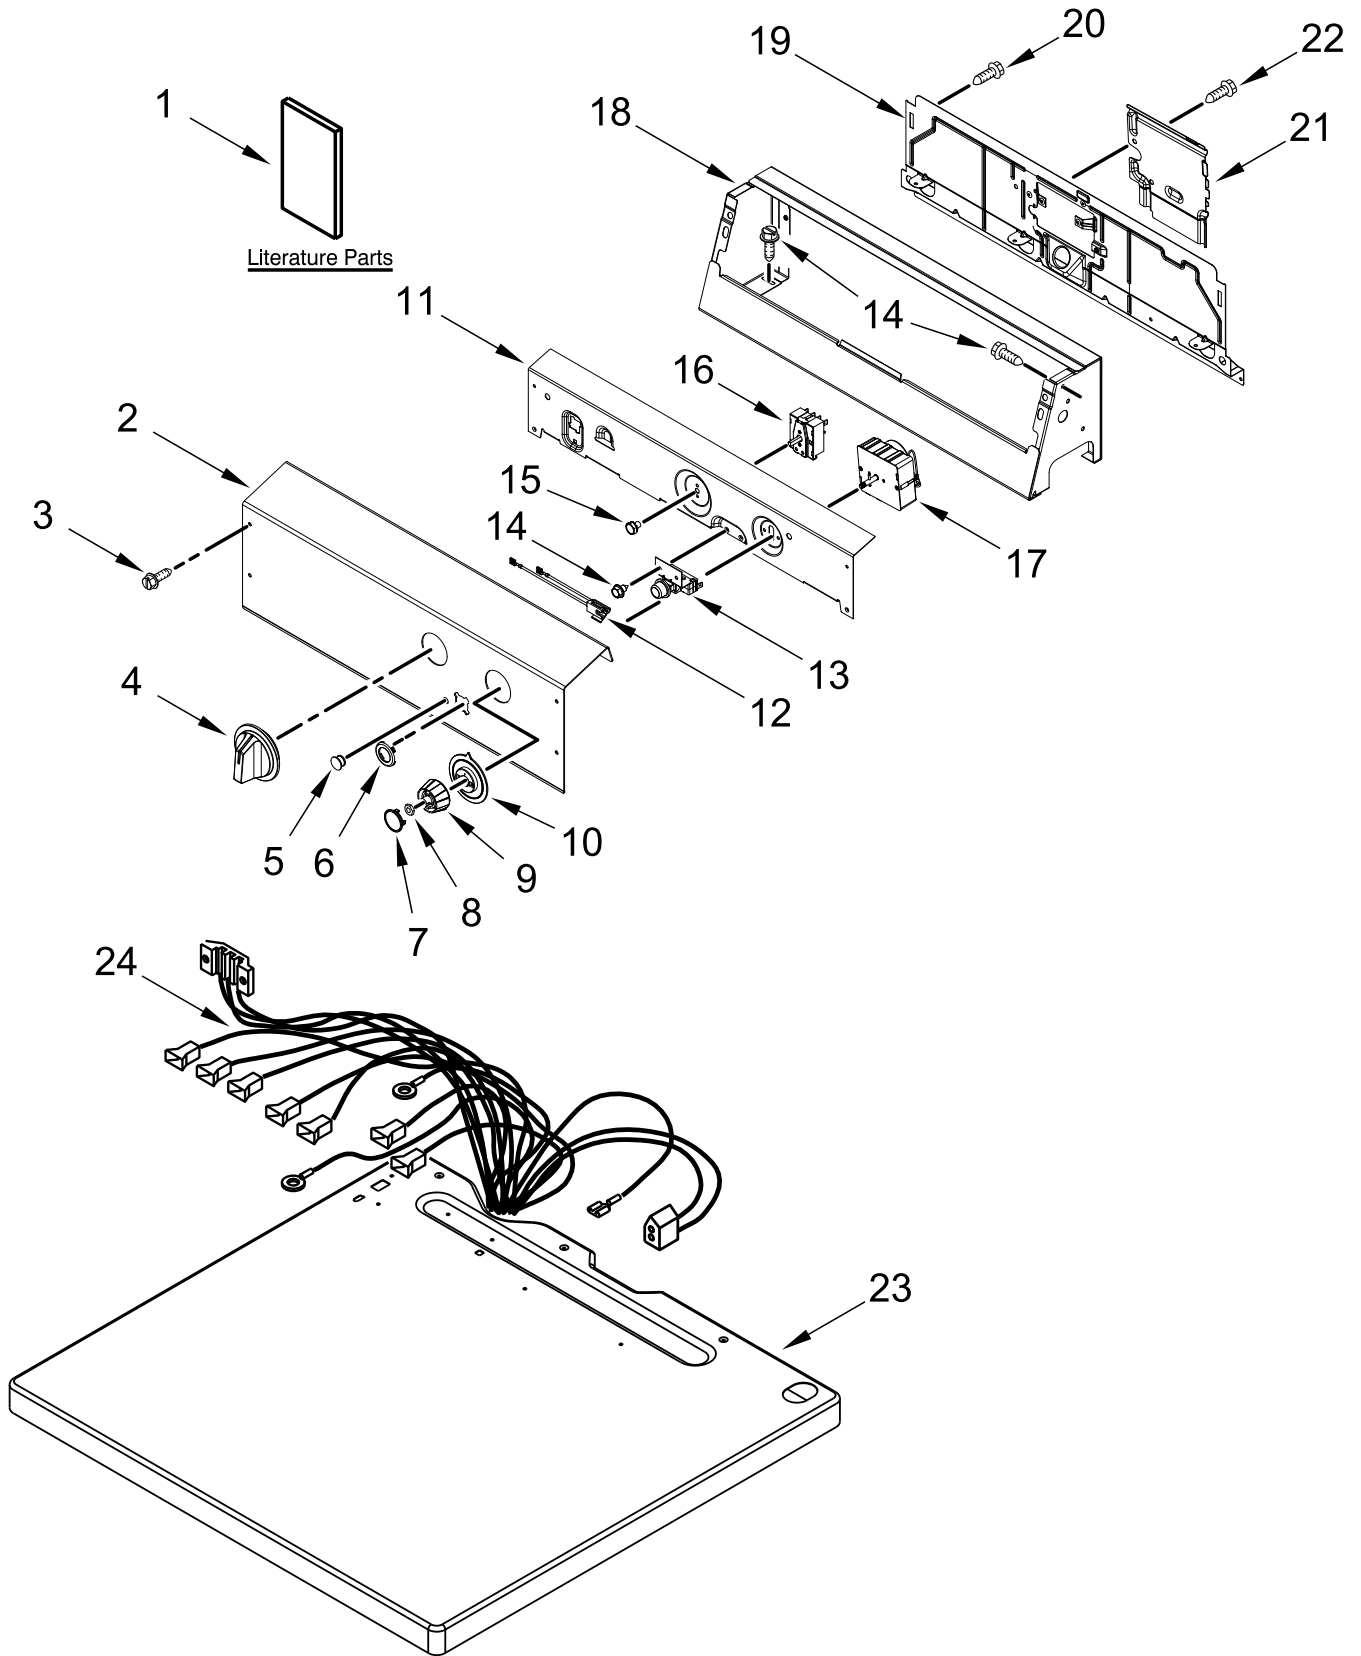

COMMERCIAL GAS DRYER

MODELS:

CGM2795JQ0 (White)

TOP AND CONSOLE PARTS

TOP AND CONSOLE PARTS

<u>Illus. No.</u>	<u>Part No.</u>	<u>Description</u>	<u>Illus. No.</u>	<u>Part No.</u>	<u>Description</u>	<u>Illus. No.</u>	<u>Part No.</u>	<u>Description</u>
1		Literature Parts	9	W10906062	Knob	19	W10863352	Panel, Rear (Console)
	W11297002	Installation Instructions	10	W10492417	Skirt, Dial	20	3390647	Screw
	W10167625	Wiring Diagram	11	W10461071	Back Bracket, Non-Coin	21	8317339	Cover, Terminal Block
2	W11299025	Fascia	12	W10662107	Lamp, Indicator	22	98139	Screw
3	W10386302	Screw	13	W10424310	Switch, Push to Start	23		Top
4	W10492415	Knob	14	8533971	Screw		W10492414	White
5	W10133502	Indicator Lights Assembly	15	W10139100	Screw	24	W10153155	Harness, Main
6	W10510149	Bezel - PTS	16	W10327105	Switch, Cycle Selection			
7	W10492418	Cap, Knob	17	W11316903	Timer, Dryer			
8	W10155650	Nut, Hex	18	W11124005	Console			