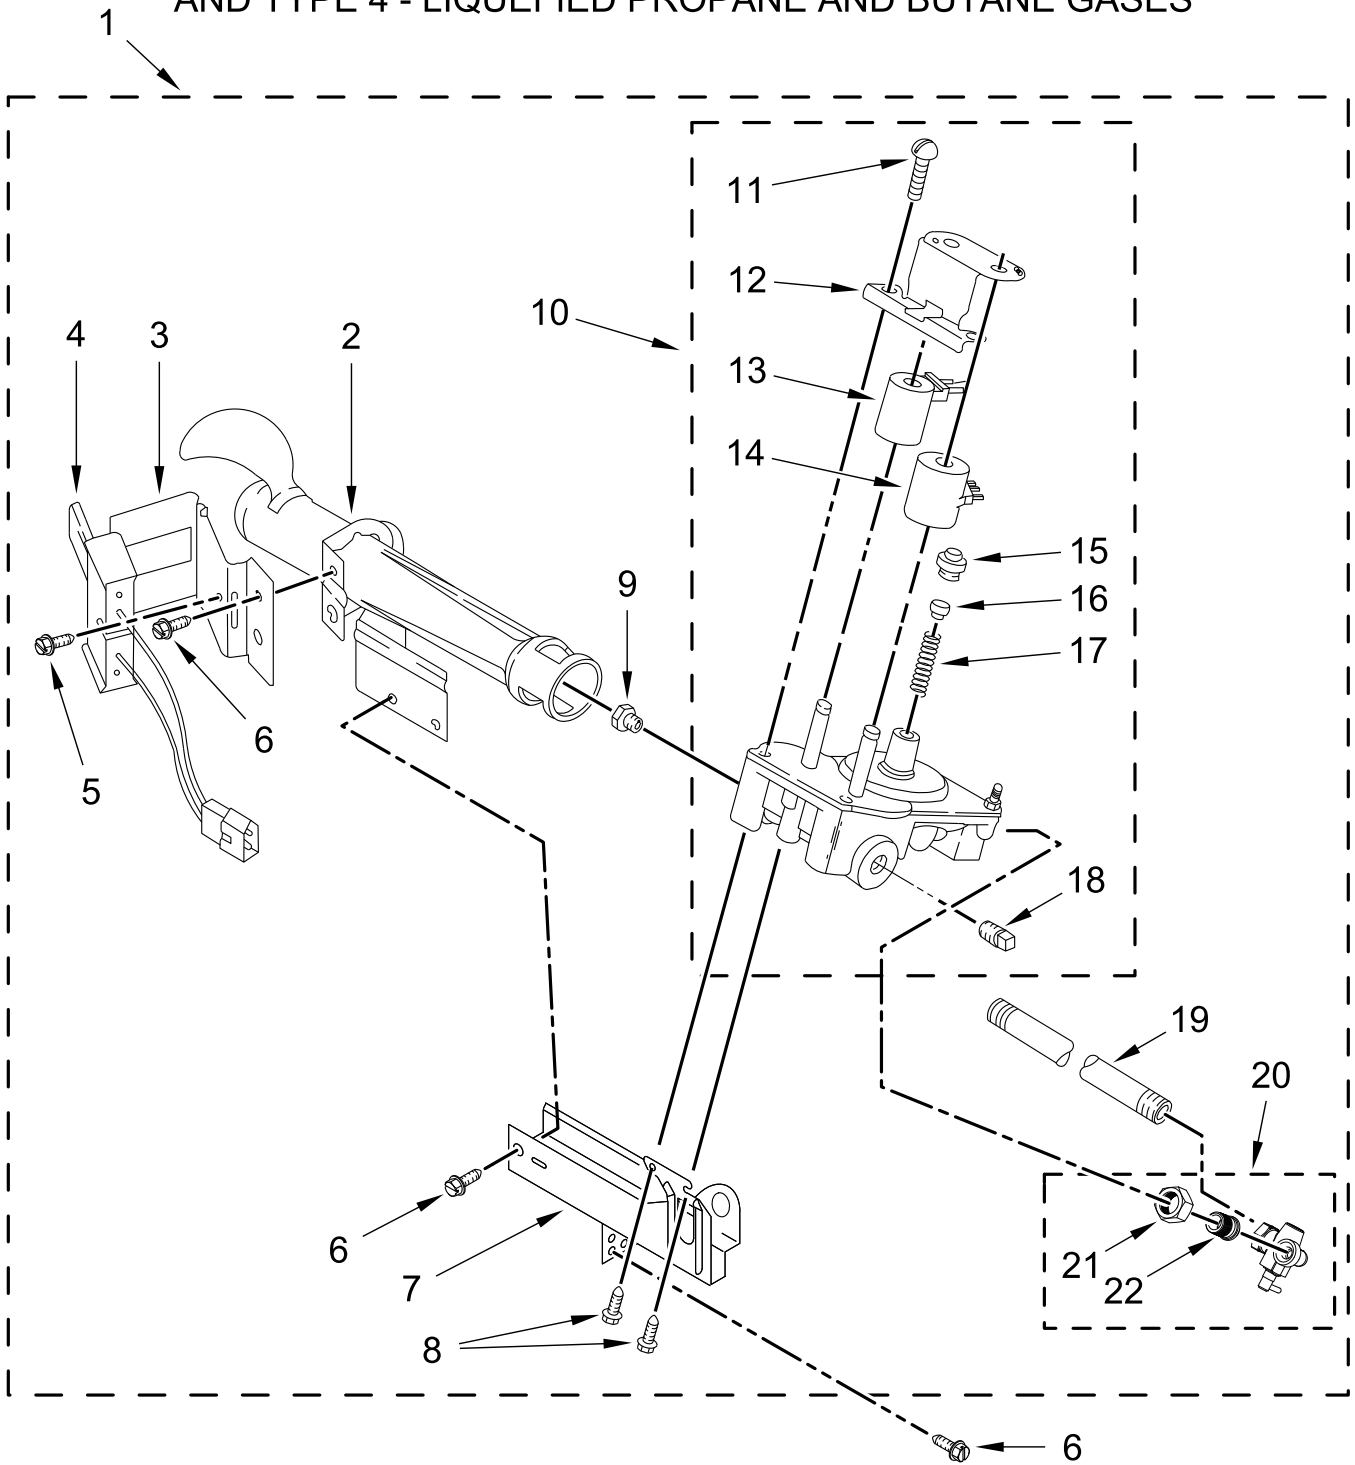

BURNER ASSEMBLY PARTS

USE WITH TYPE 1 - NATURAL
AND TYPE 4 - LIQUEFIED PROPANE AND BUTANE GASES

BURNER ASSEMBLY PARTS

<u>Illus. No.</u>	<u>Part No.</u>	<u>Description</u>	<u>Illus. No.</u>	<u>Part No.</u>	<u>Description</u>	<u>Illus. No.</u>	<u>Part No.</u>	<u>Description</u>
1	3401797	Burner Assembly (60 Hz)	11	694421	Screw, Coil	20	697441	Valve, Gas
2	688617	Tube, Burner	12	694538	Bracket, Coil	21	233076	Nut, Compression
3	694298	Bracket, Ignitor	13	694540	Coil, 60 Hz. (2 Terminal) (Main)	22	3393767	Pipe, Tail
4	686590	Ignitor	14	694539	Coil, 60 Hz (Split) (3 Terminal) (Pilot Position)			Following Parts Not Illustrated
5	3393909	Screw				49572A		Conversion Kit (Type 1 and 2) to Type (4) L.P.G.
6	343641	Screw						
7	3389871	Base, Burner	15	694424	Leak, Limiter			
8	3387057	Screw	16	694423	Screw, Regulator Adjustment			
9		Orifice, Burner	17	694422	Spring, Regulator			
	3397656	Type 1 (Natural Gas)						
10	8281911	Valve, Gas (Complete) 60 Hz	18	239822	Plug, Pipe			
			19	W10110395	Pipe, Gas Supply