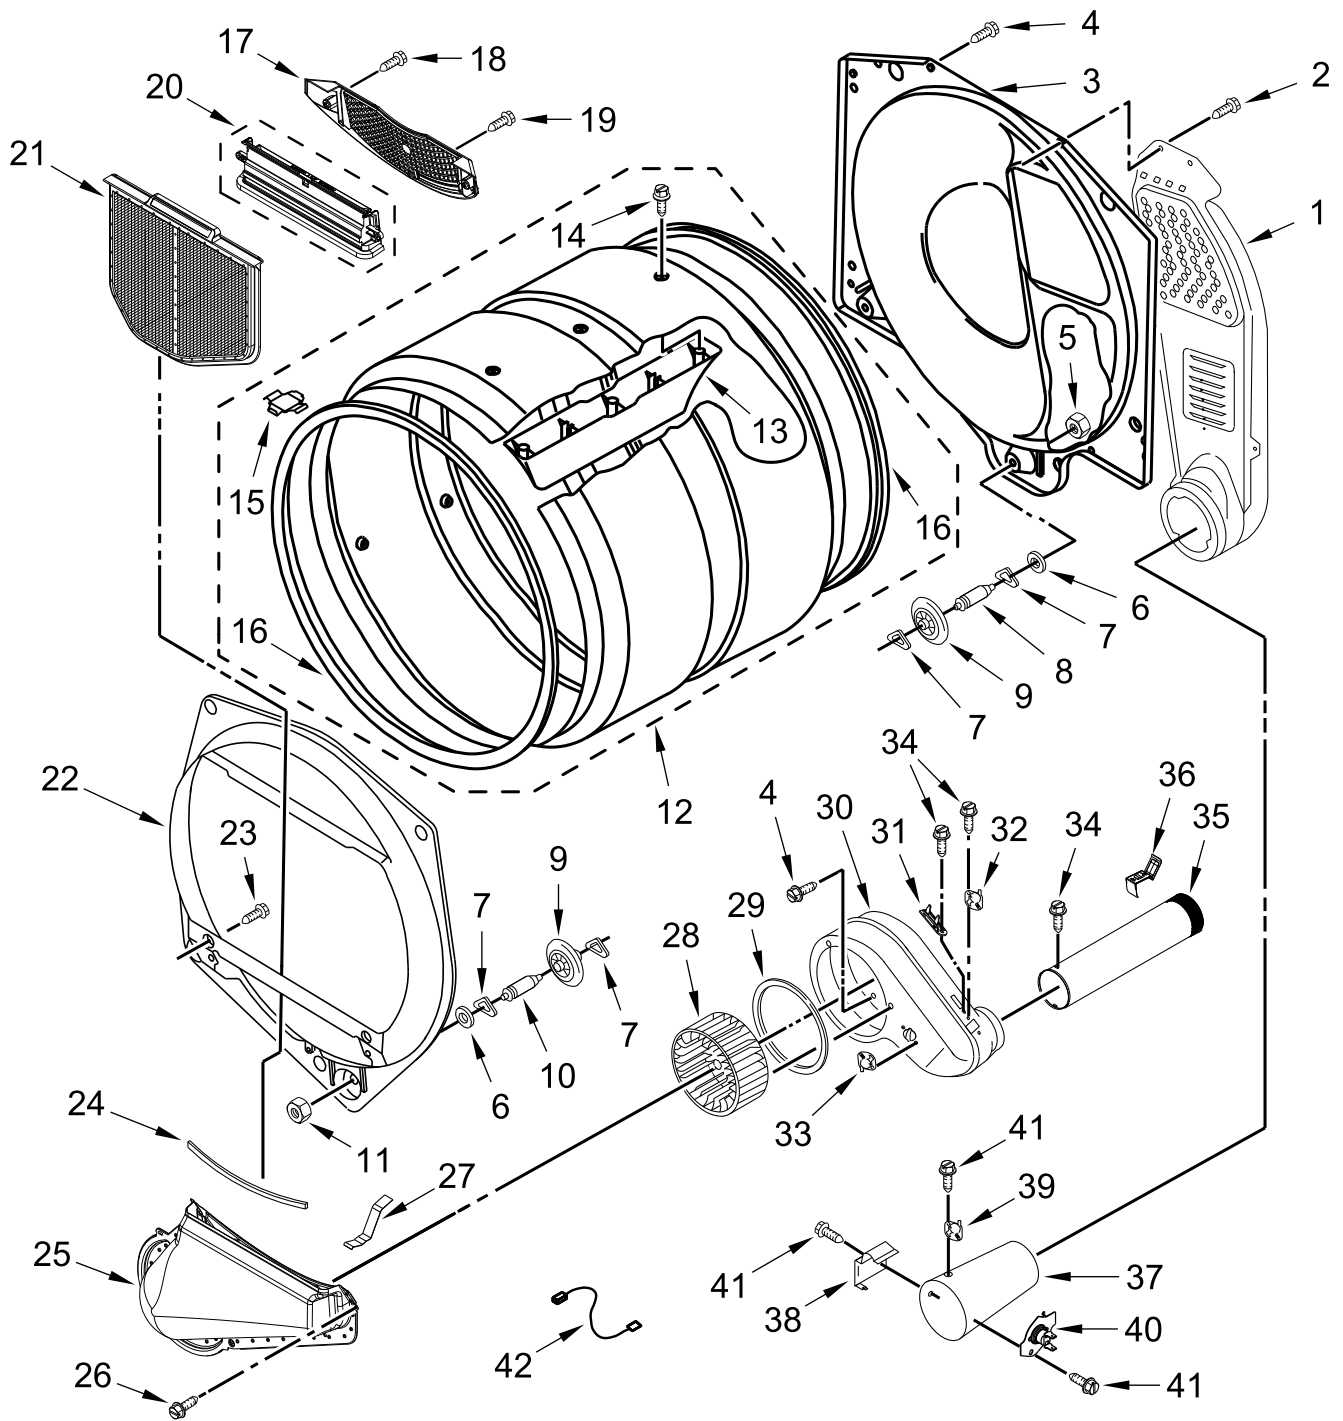

BULKHEAD PARTS

BULKHEAD PARTS

<u>Illus. No.</u>	<u>Part No.</u>	<u>Description</u>	<u>Illus. No.</u>	<u>Part No.</u>	<u>Description</u>	<u>Illus. No.</u>	<u>Part No.</u>	<u>Description</u>
1	W10865336	Assembly, Air Duct	15	8066086	Plug, Drum Hole	31	3392519	Fuse, Thermal (91C)
2	693995	Screw	16	W10521118	Seal, Drum	32	W10178810	Thermostat
3	W11162462	Bulkhead, Rear	17	W10692558	Grill, Outlet	33	W10131836	Thermostat
4	3390647	Screw	18	3387230	Screw	34	8533971	Screw
5	W10001120	Nut, Hex (Left Hand Thread)	19	695240	Screw	35	8066224	Pipe, Exhaust
6	3387459	Washer	20	W10685669	Assembly, Outlet Housing	36	8572105	Clip, Exhaust
7	W10512946	Washer, Tri Ring	21	W10049370	Screen, Lint	37	8573824	Funnel, Burner
8	W10359272	Shaft, Drum Roller - Left Hand Thread	22	697557	Bulkhead, Front	38	338906	Sensor, Radiant
9	W10314171	Roller, Support	23	3357011	Screw	39	8573713	Cut-Off, Thermal
10	W10359271	Shaft, Drum Roller - Right Hand Thread	24	697814	Seal, Drum Front	40	3391912	Thermostat, Hi Limit
11	3934666	Nut, Hex	25	8066168	Assembly, Lint Duct	41	90767	Screw
12	W10545923	Assembly, Drum	26	489463	Screw	42	3401707	Jumper, Wire
13	697693	Baffle, Drum	27	W10345456	Clip, Spring			
14	W10219342	Screw	28	W10349492	Wheel, Blower			
			29	697770	Seal, Plate Cover			
			30	W10135254	Housing, Blower