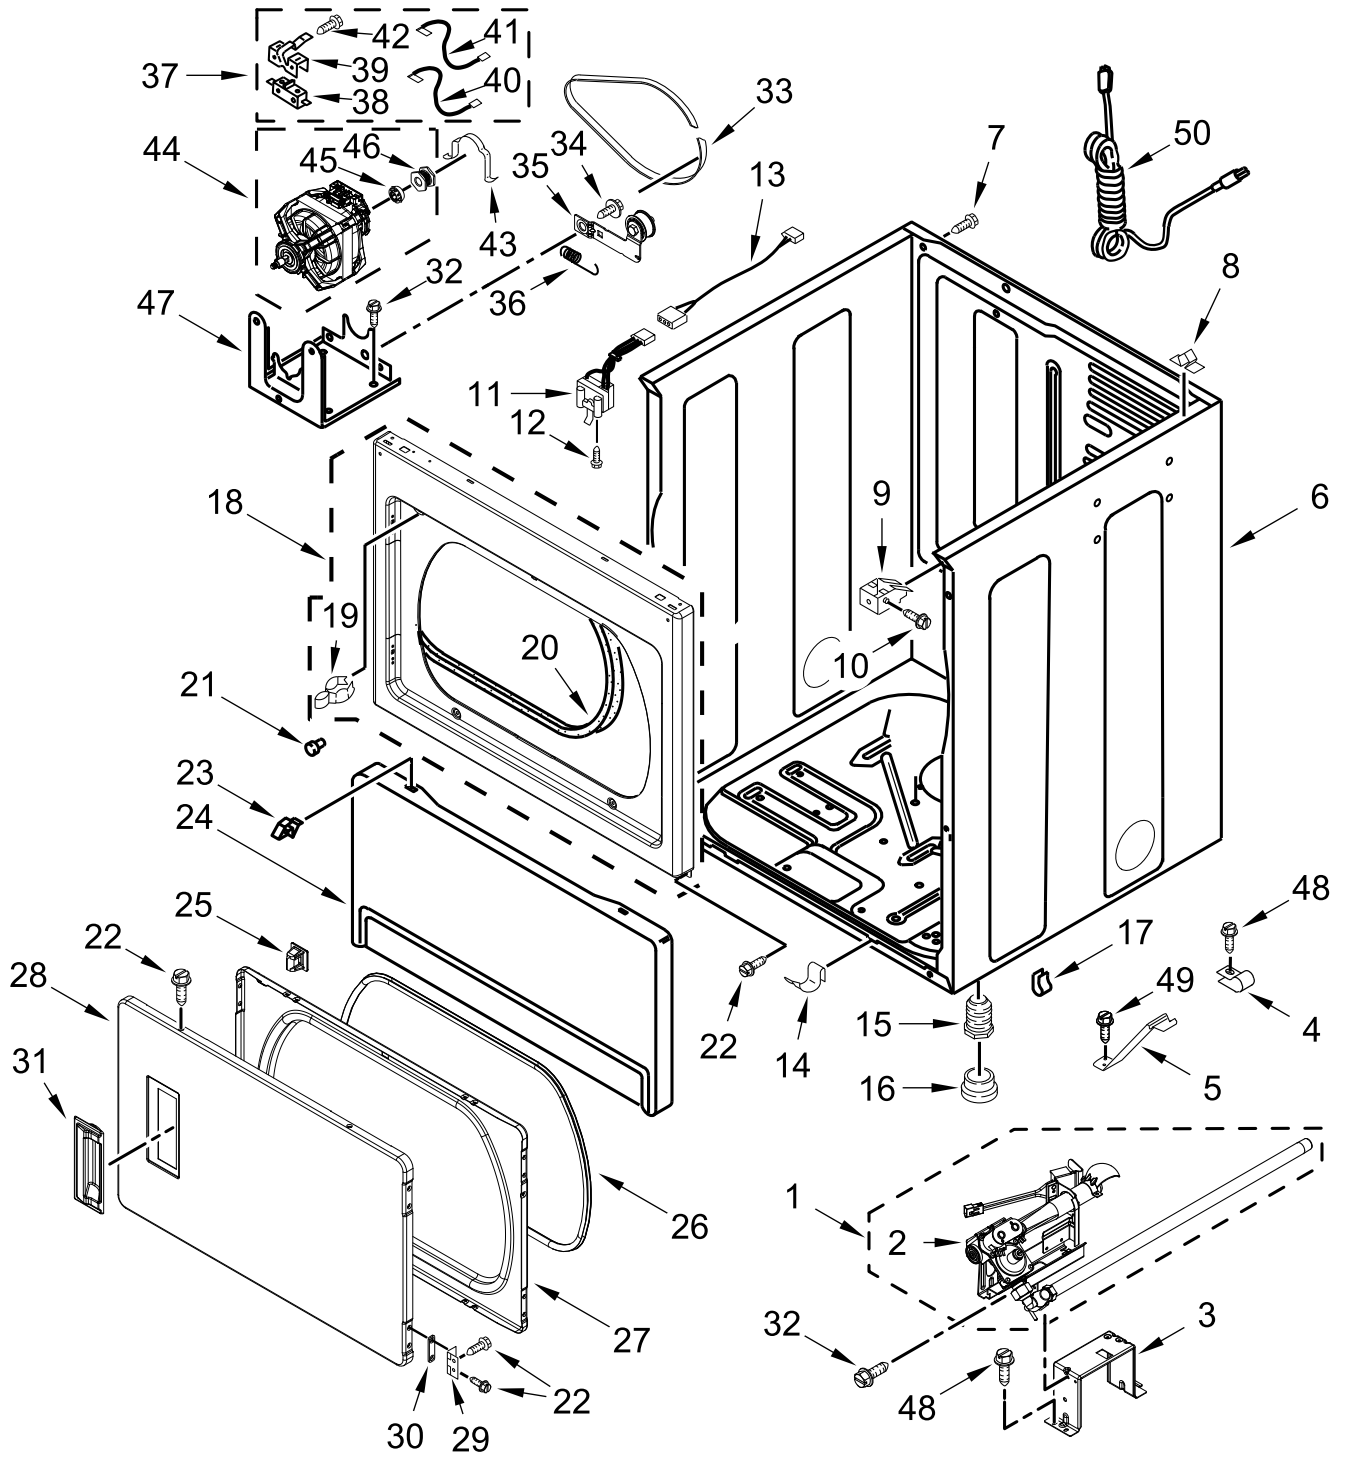

CABINET PARTS

CABINET PARTS

<u>Illus.</u> <u>No.</u>	<u>Part No.</u>	<u>Description</u>	<u>Illus.</u> <u>No.</u>	<u>Part No.</u>	<u>Description</u>	<u>Illus.</u> <u>No.</u>	<u>Part No.</u>	<u>Description</u>
1	3401797	Burner Assembly (60 Hz)	18		Panel, Front	37	8066134	Switch Assembly
				W10192882	White	38	3394881	Switch - Belt
2	8281911	Valve, Gas (Complete) 60 Hz	19	696144	Strike, Door	39	8066120	Lever Switch
			20	3387242	Seal, Front Panel	40	W10167612	Wire, Belt Switch
3	3389889	Bracket, Support	21	693152	Bumper	41	3398948	Wire, Jumper (Broken Belt Switch)
4	3387561	Clamp, Pipe	22	342055	Screw	42	98129	Screw
5	8529757	Bracket, Burner	23	3388229	Retainer	43	660658	Clamp, Motor
6		Cabinet	24		Panel, Toe	44	W10396031	Motor
	W10547697	White		697215	White	45	3393657	Restrainer, Belt
7	W10773242	Screw	25	3392538	Assembly, Door Catch	46	3394341	Pulley, Motor
8	345670	Lock Top	26	3390735	Seal, Door	47	3387118	Bracket, Motor
9	3391846	Clip, Front Panel	27	W10323061	Door, Rear	48	3390647	Screw
10	3391915	Screw	28	W10322546	Door, Front	49	693995	Screw
11	3406109	Switch, Door	29		Assembly, Hinge & Pin	50	W10869140	Cord, Power
12	697773	Screw		W10279703	Silver			DRYER EXHAUST KIT NOT INCLUDED
13	8283298	Jumper, Door Switch	30		Plug, Hinge		W10470674	Kit, 4-Way Venting
14	W10291934	Clip		W10191265	White			
15	W10561321	Foot, Dryer	31	W10116360	Handle, Door			
	279810	Foot, Optional (Extended Length Package Of 2) (Not Included)	32	343641	Screw			
			33	W10131172	Belt, Drive			
			34	3389420	Screw			
16	3391943	Boot, Foot	35	W10344193	Pulley-Idler Assembly			
17	W10131123	Nut, "U"	36	W10446781	Spring, Idler