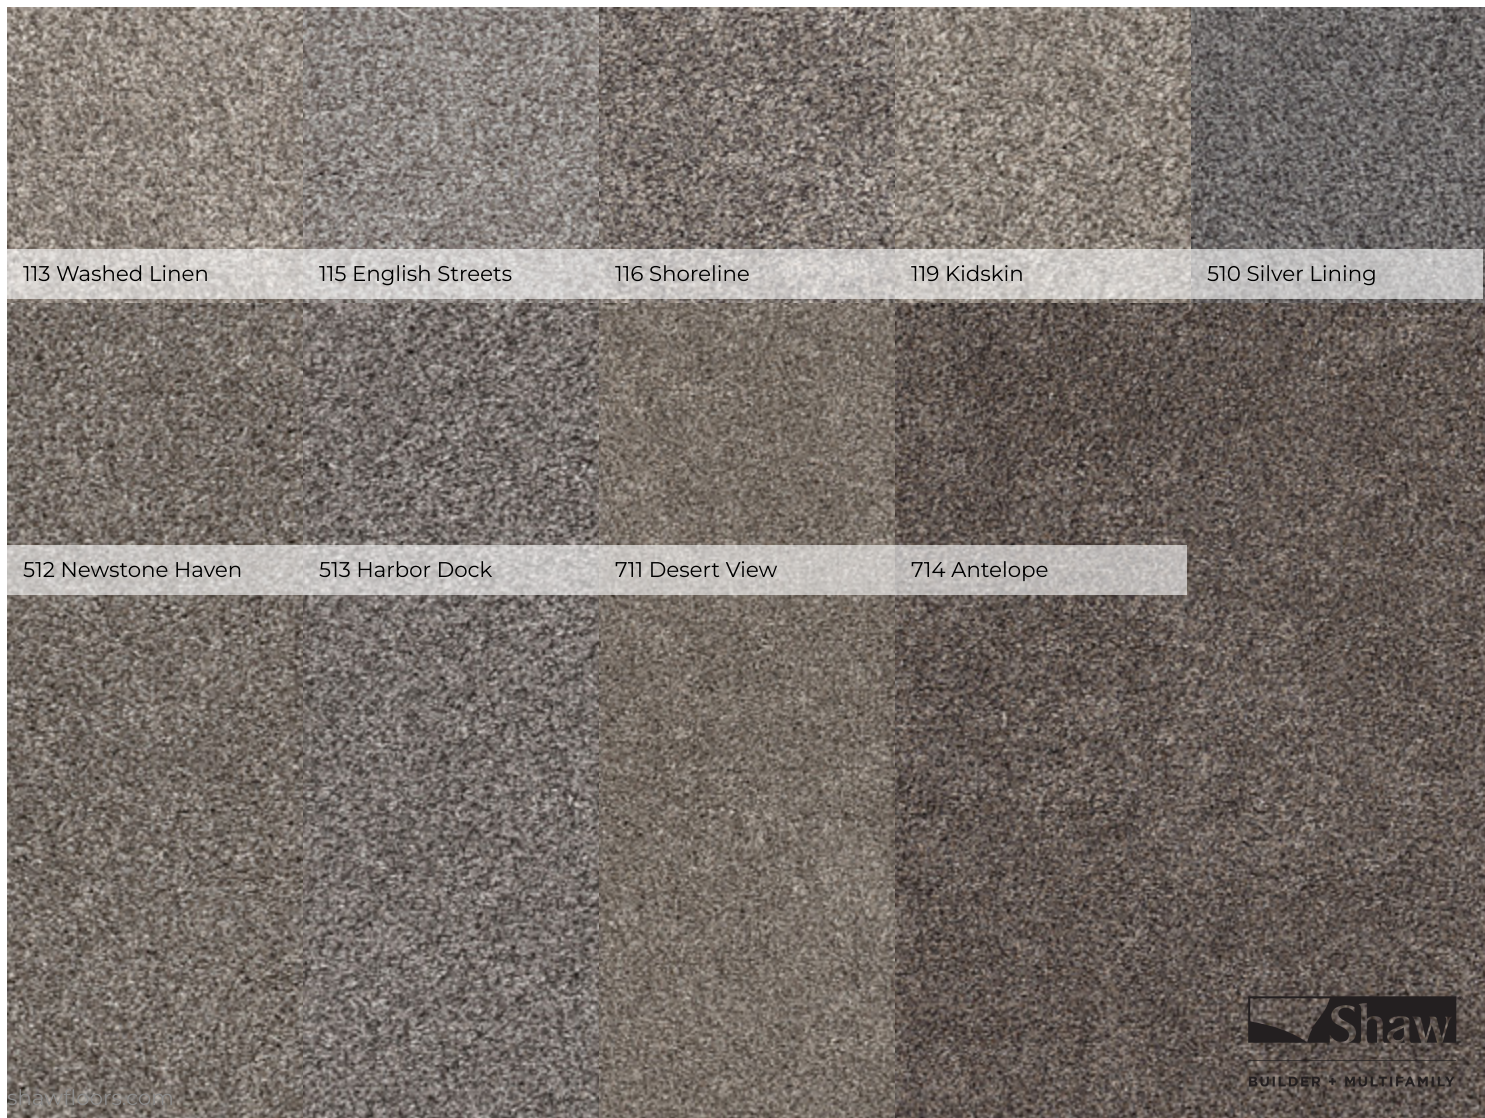

510 Silver Lining

| | US Units | Metric Units |
|--------------------------|--------------------------------------------------------------------------------------------------------|-------------------------|
| Style Number | 5E273 | |
| Product Type | Broadloom | |
| Collection | Pet Perfect Plus | |
| Description | Texture | |
| Fiber | 100% Anso® High Performance PET | |
| Secondary Backing | Lifeguard Blue | |
| Product Size | 12 ft | 3.66 m |
| Face Weight | 58.5 oz/yd ² | 1983.5 g/m ² |
| Gauge | 5/16 in | 12.6 per 10 cm |
| Tufts | 10.5 per in | 41 per 10 cm |
| Twist Information | 0 | |
| Number of Colors | 9 | |
| Durability Rating | 0.00 | |
| Warranty | Pet Perfect Plus 25 Year Limited Residential Broadloom Carpet Warranty 30 Day Customer Satisfaction | |
| Environmental | CRI Certification (GLP8078) | |

Colors

BUILDER + MULTIFAMILY