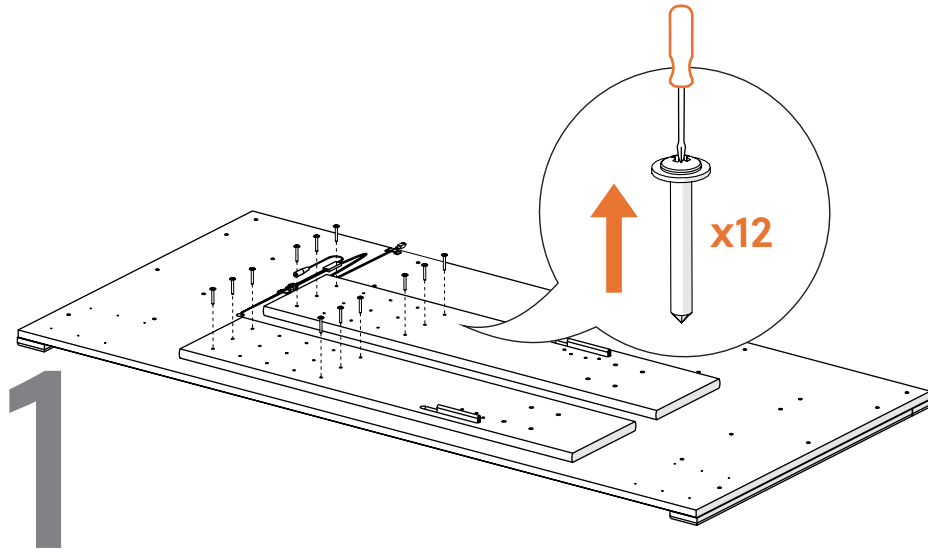

Remove screws if present
Retire los tornillos si están presentes
Retirez les vis si elles sont présentes
Verwijder eventuele schroeven

If present, save for step 2
Si está presente, guarde para el paso 2
Si présent, enregistrez pour l'étape 2
Indien aanwezig, bewaar voor stap 2